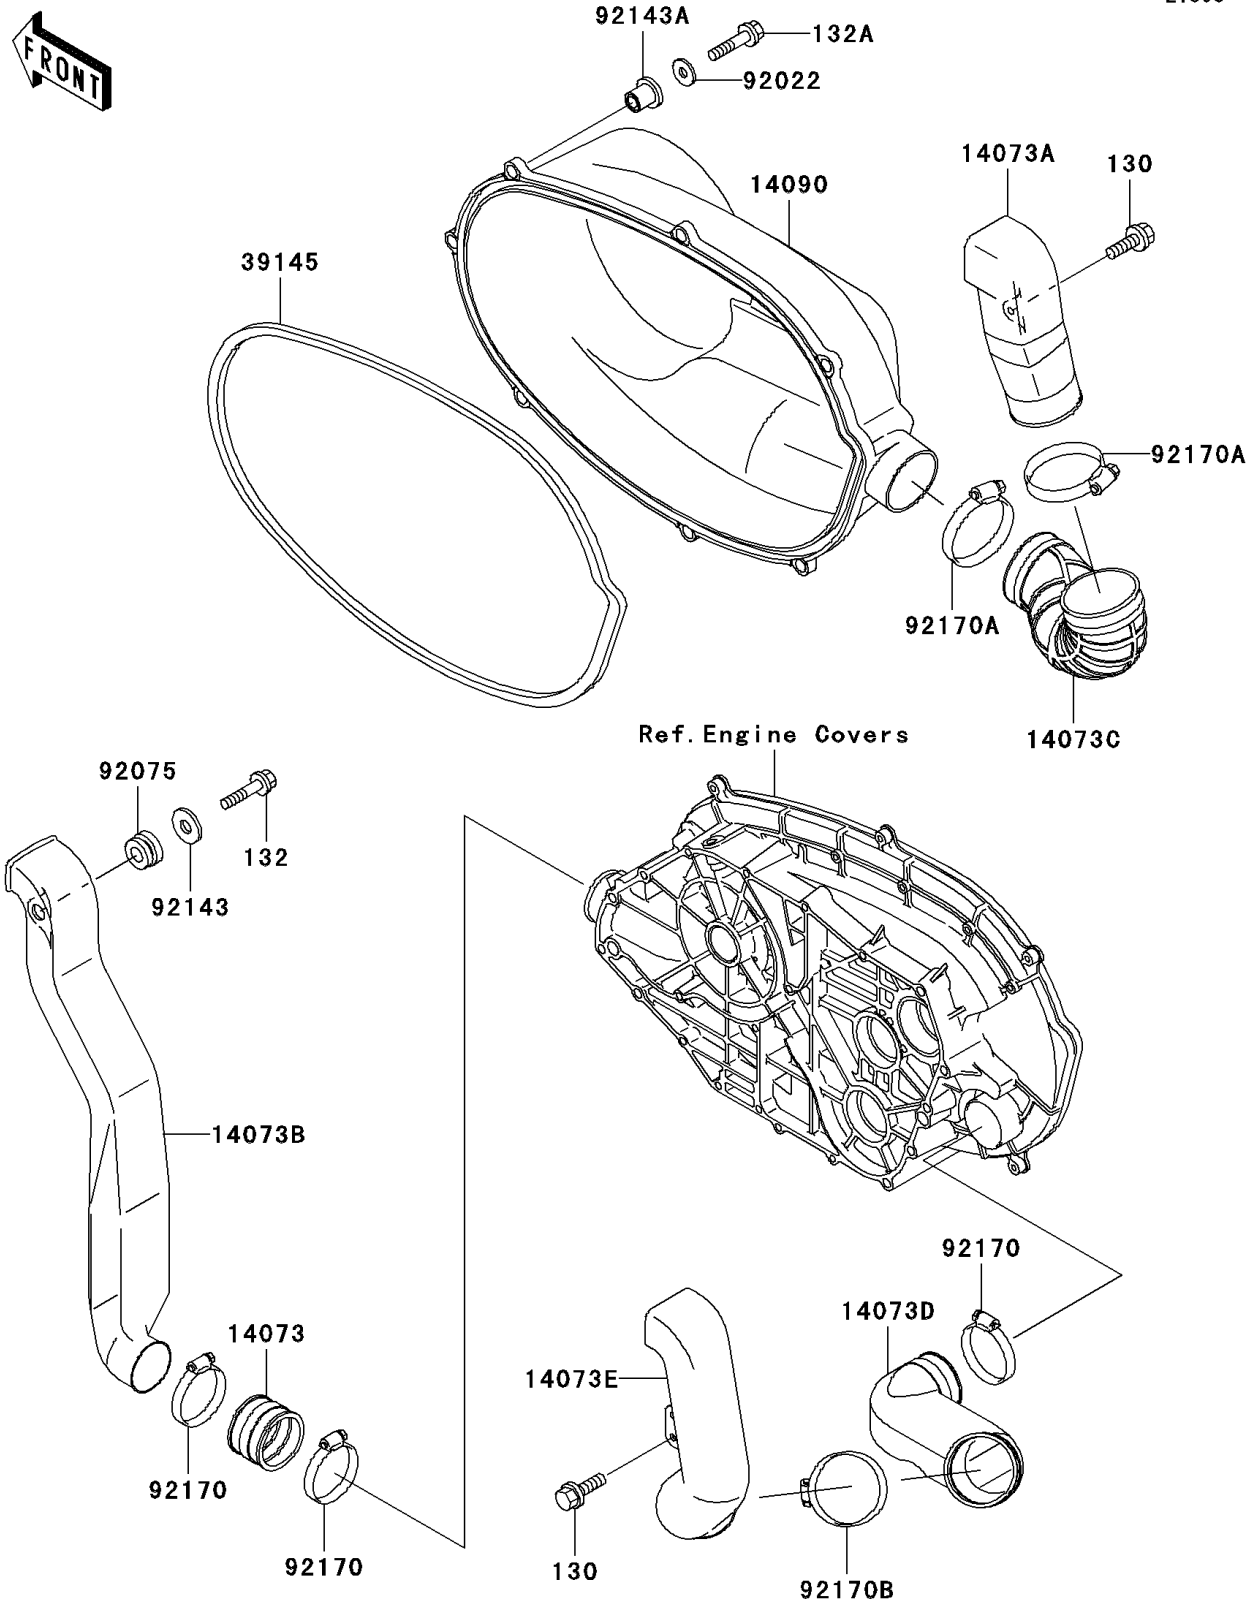

2001 Prairie 400

PARTS DIAGRAM

Converter Cover

Kawasaki

Let the Good Times Roll®

E1393

2001 Prairie 400

PARTS LIST

Converter Cover

ITEM NAME

PART NUMBER

QUANTITY
