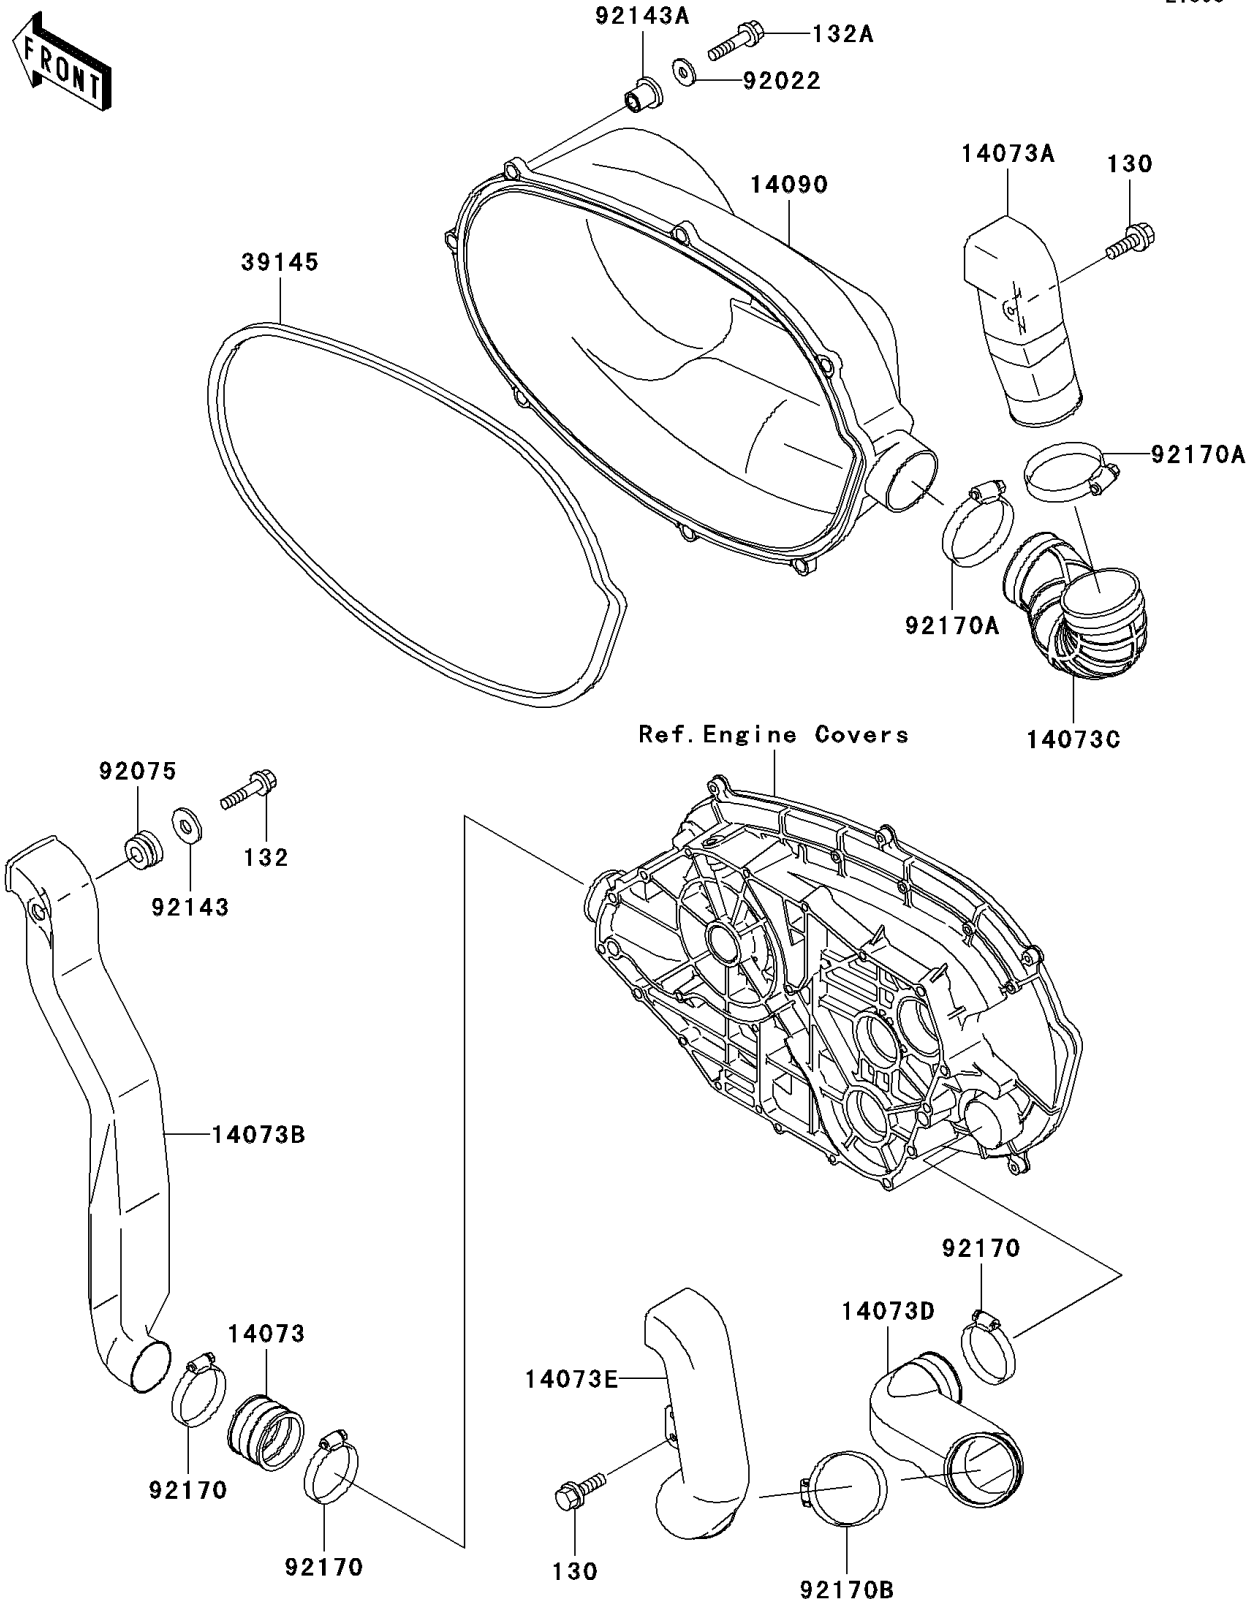

## PARTS DIAGRAM

### Converter Cover

**Kawasaki**

Let the Good Times Roll®

E1393

## PARTS LIST

### Converter Cover

**ITEM NAME**

**PART NUMBER**

**QUANTITY**

---