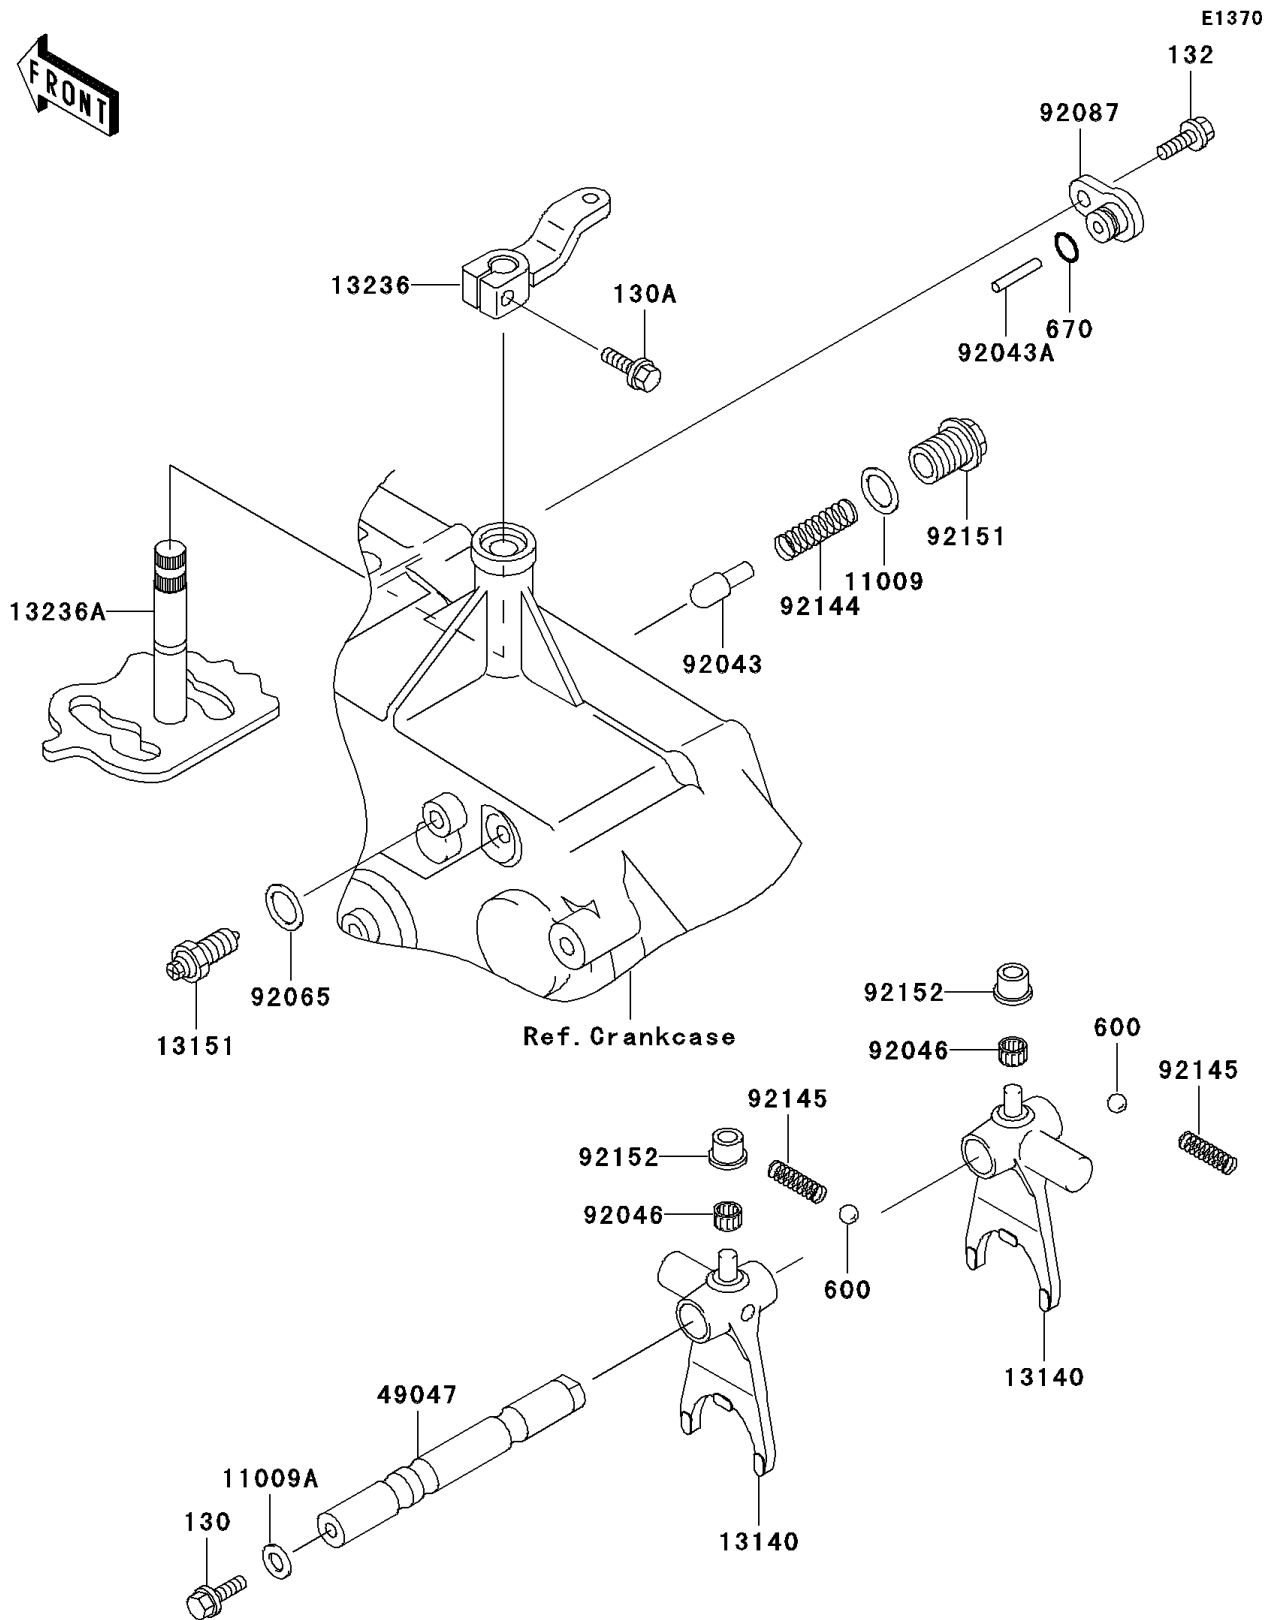

2001 Prairie 400

PARTS DIAGRAM

Gear Change Mechanism

2001 Prairie 400

PARTS LIST

Gear Change Mechanism

ITEM NAME

PART NUMBER

QUANTITY
