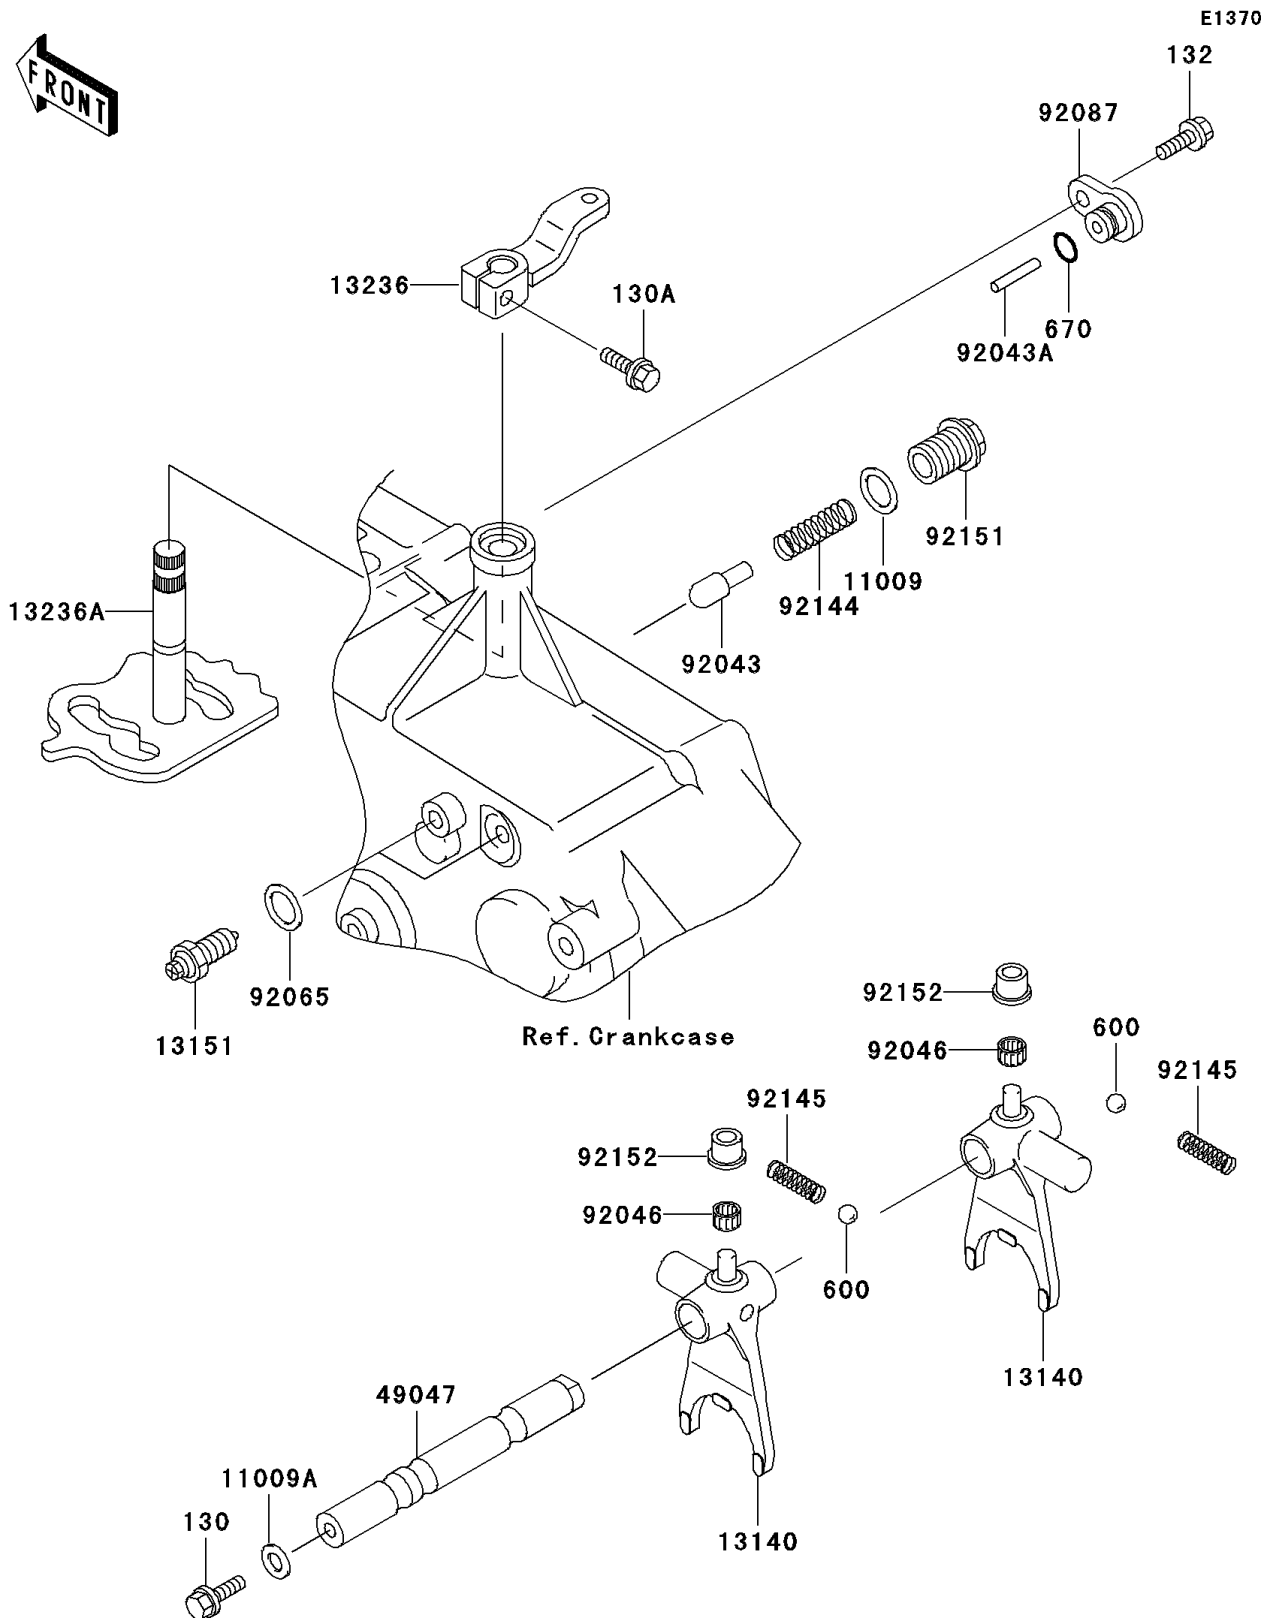

1999 Prairie 400

PARTS DIAGRAM

Gear Change Mechanism

1999 Prairie 400

PARTS LIST

Gear Change Mechanism

ITEM NAME

PART NUMBER

QUANTITY
