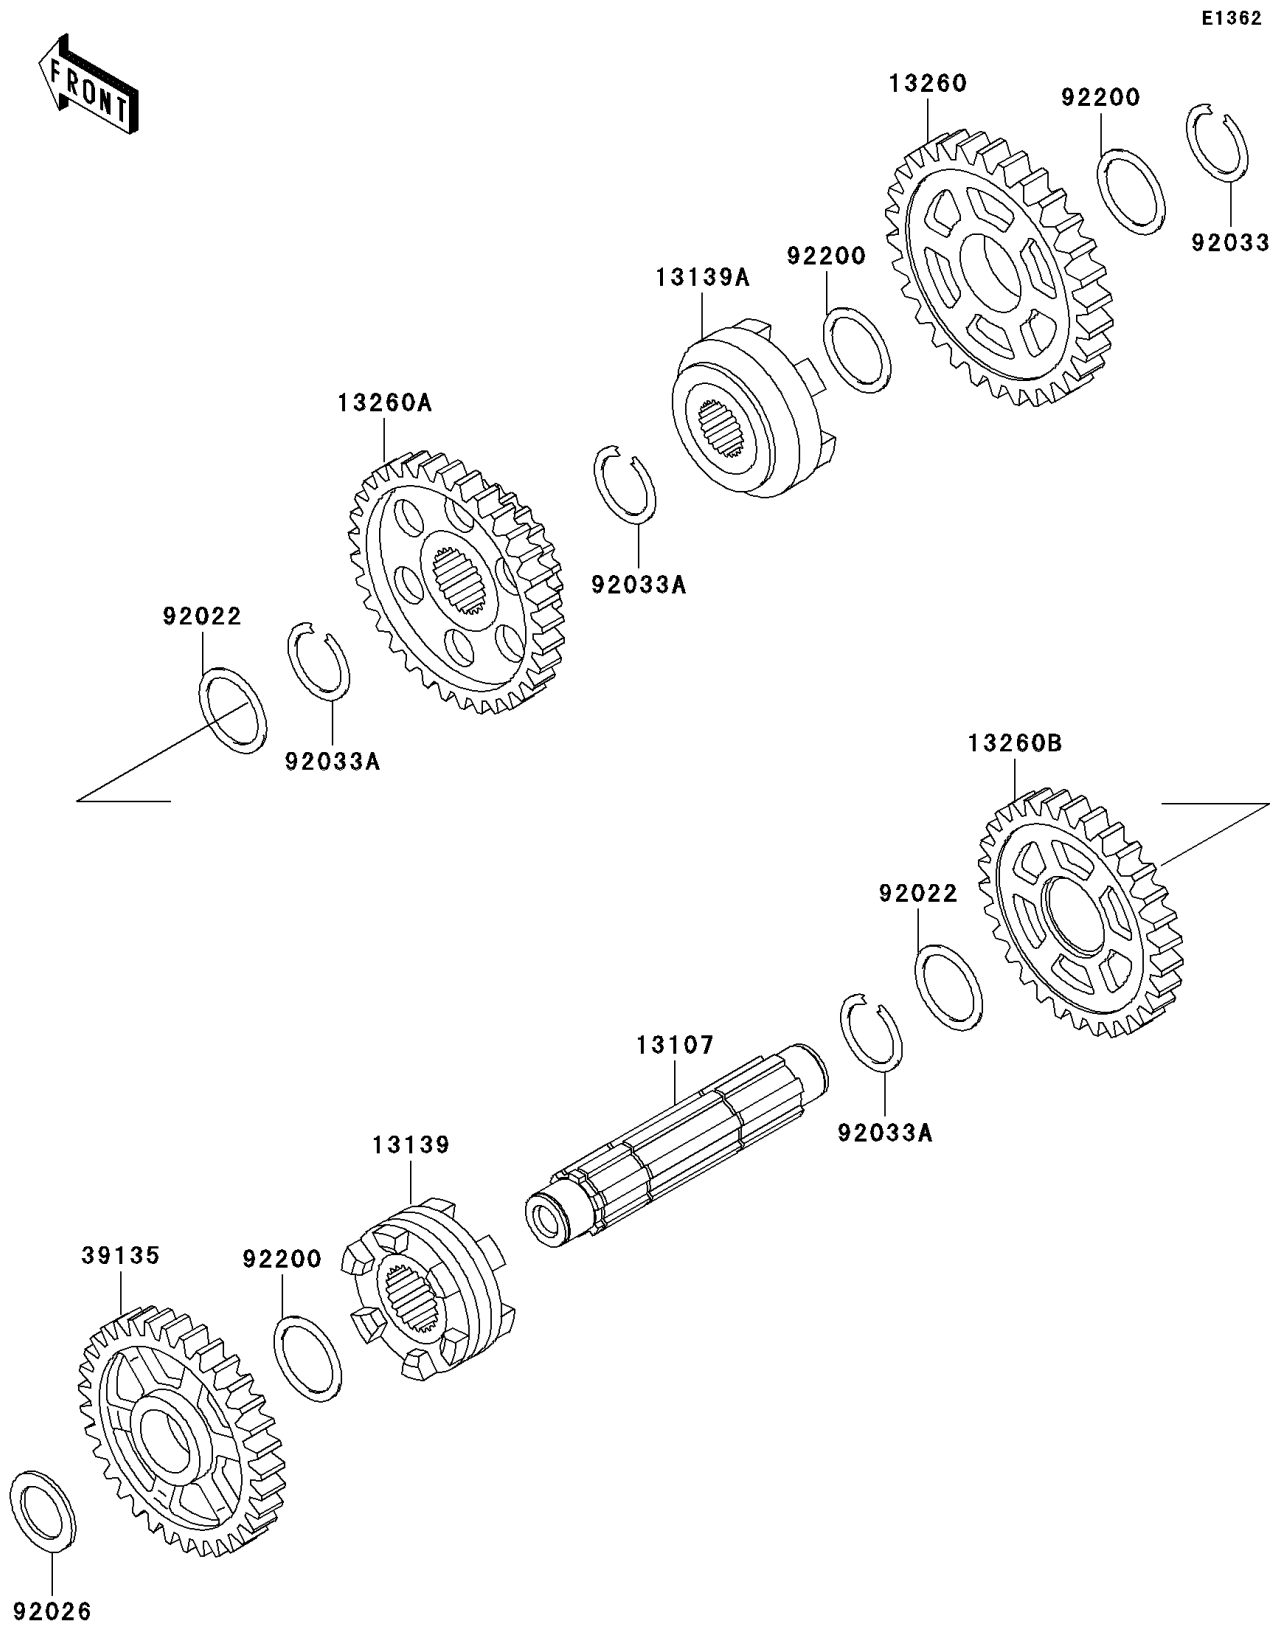

# 2001 Prairie 400

## PARTS DIAGRAM

### Gear Change Drum/Shift Fork(s)

## PARTS LIST

Gear Change Drum/Shift Fork(s)

**ITEM NAME**

**PART NUMBER**

**QUANTITY**

---