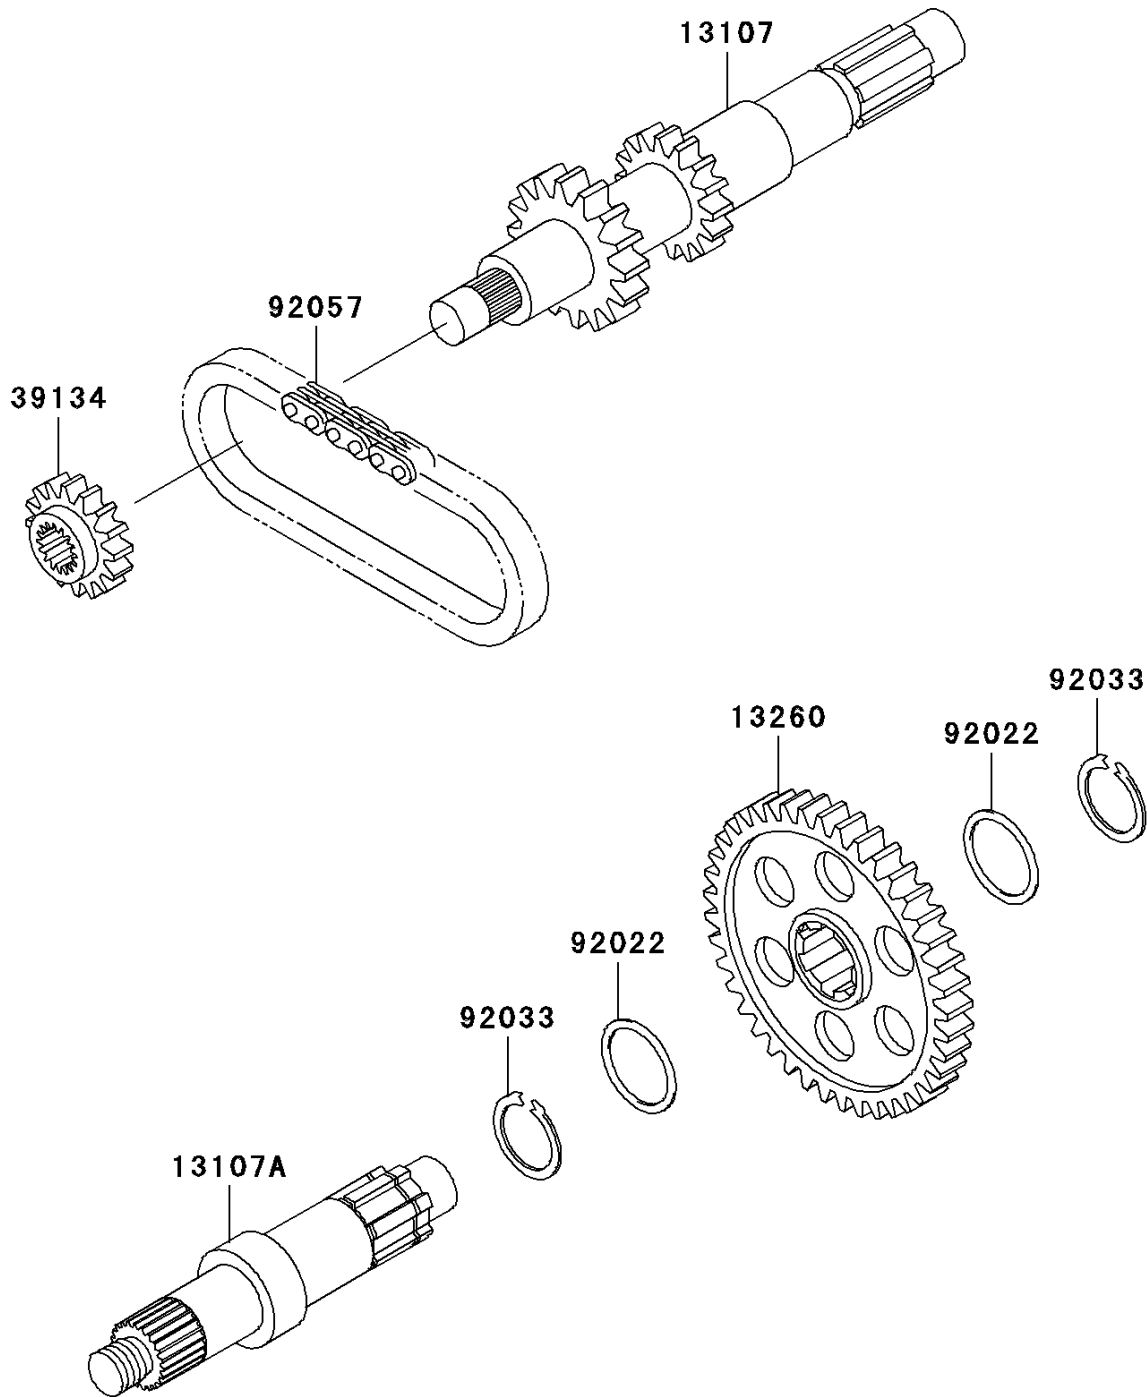

2001 Prairie 400

PARTS DIAGRAM

Transmission

E1361

2001 Prairie 400

PARTS LIST

Transmission

ITEM NAME

PART NUMBER

QUANTITY
