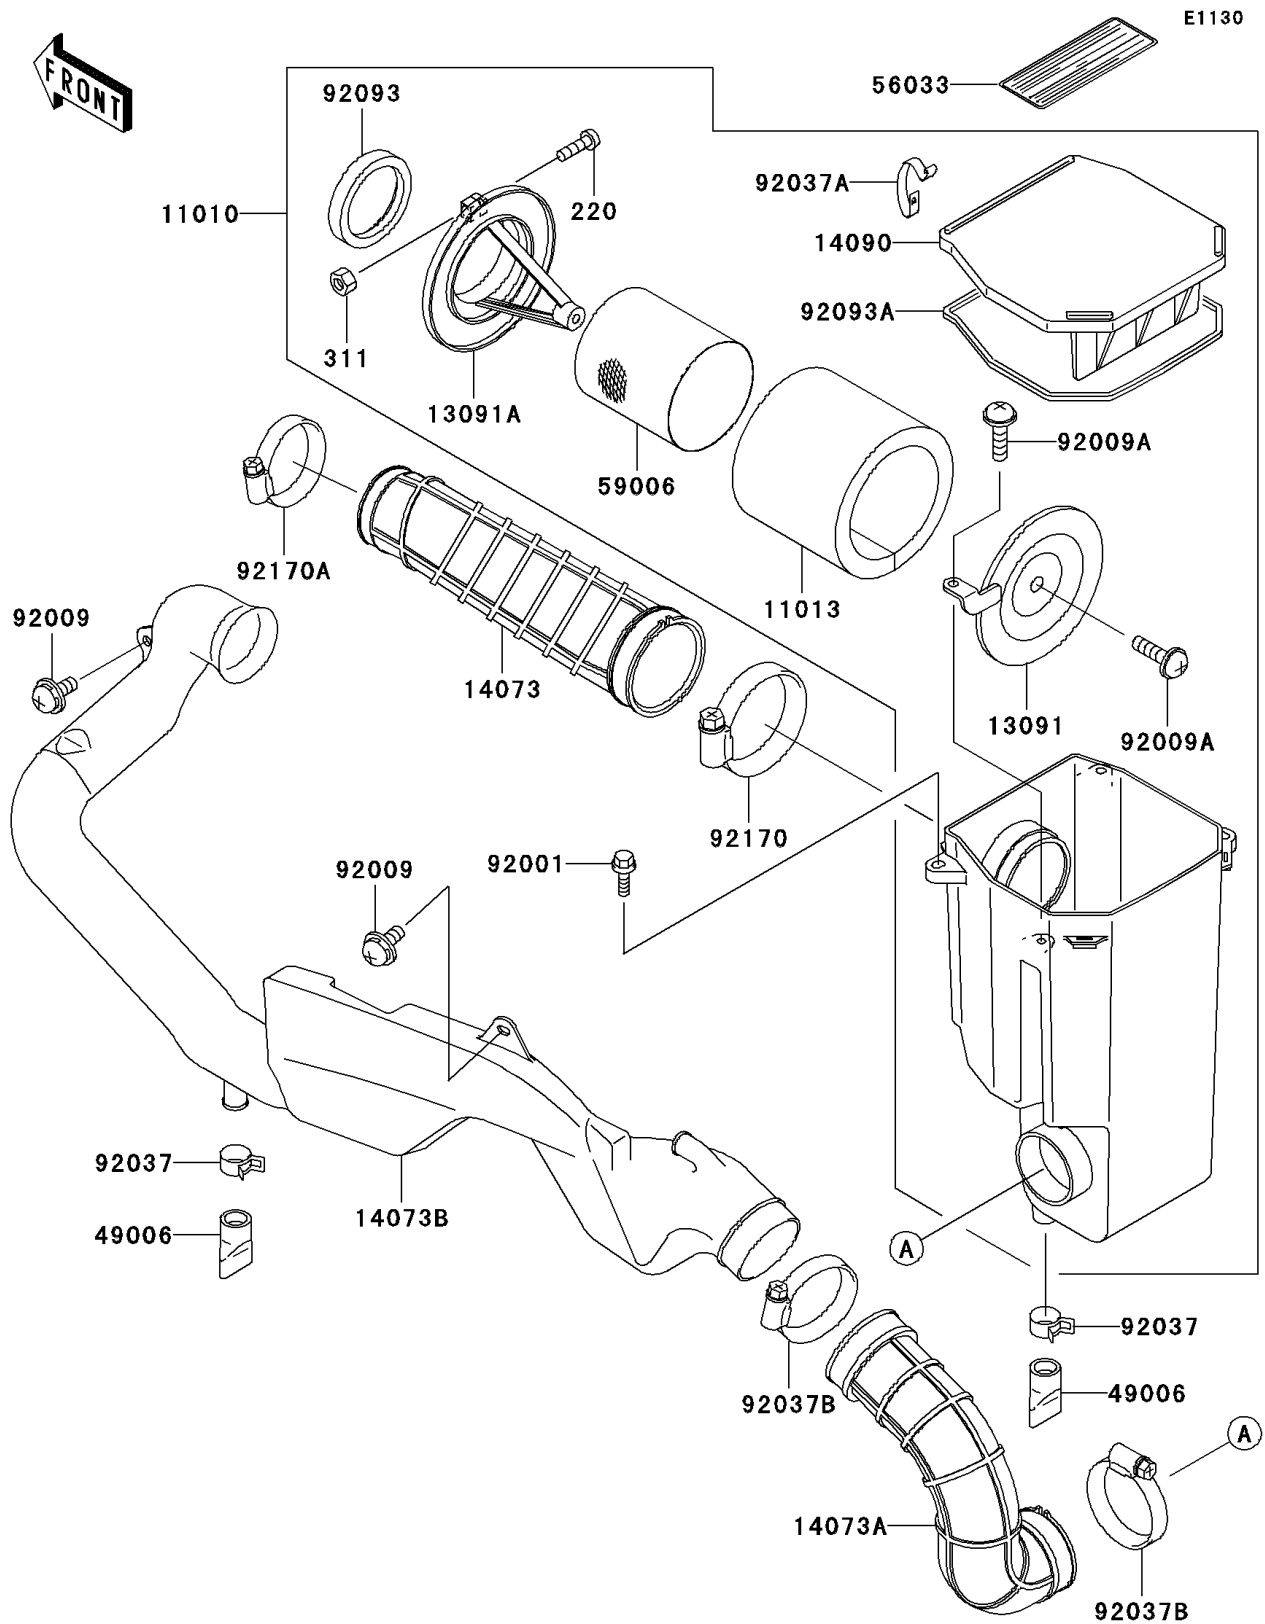

2001 Prairie 400

PARTS DIAGRAM

Air Cleaner

2001 Prairie 400

PARTS LIST

Air Cleaner

ITEM NAME	PART NUMBER	QUANTITY
SCREW-PAN-CROS,5X16 (Ref # 220)	220B0516	1
NUT-HEX (Ref # 311)	311B0500	1
FILTER-ASSY-AIR (Ref # 11010)	11010-1681	1
ELEMENT-AIR FILTER (Ref # 11013)	11013-1255	1
HOLDER,ELEMENT (Ref # 13091)	13091-1488	1
HOLDER,AIR FILTER ELEMENT (Ref # 13091A)	13091-1565	1
DUCT (Ref # 14073)	14073-1653	1
DUCT (Ref # 14073A)	14073-1654	1
DUCT (Ref # 14073B)	14073-1682	1
COVER,AIR FILTER (Ref # 14090)	14090-1663	1
BOOT (Ref # 49006)	49006-1292	2
LABEL-MANUAL,MAINTENANCE (Ref # 56033)	56033-1079	1
ARRESTER-FLAME (Ref # 59006)	59006-1052	1
BOLT,WP,6X20 (Ref # 92001)	92001-1460	3
SCREW,6X16 (Ref # 92009)	92009-1276	2
SCREW,6X16 (Ref # 92009A)	92009-1890	2
CLAMP (Ref # 92037)	92037-1460	2
CLAMP,AIR FILTER (Ref # 92037A)	92037-1783	4
CLAMP (Ref # 92037B)	92037-3738	2
SEAL,DUST (Ref # 92093)	92093-1322	1
SEAL,FILTER CASE (Ref # 92093A)	92093-1404	1
CLAMP (Ref # 92170)	92170-1679	1
CLAMP (Ref # 92170A)	92170-1764	1