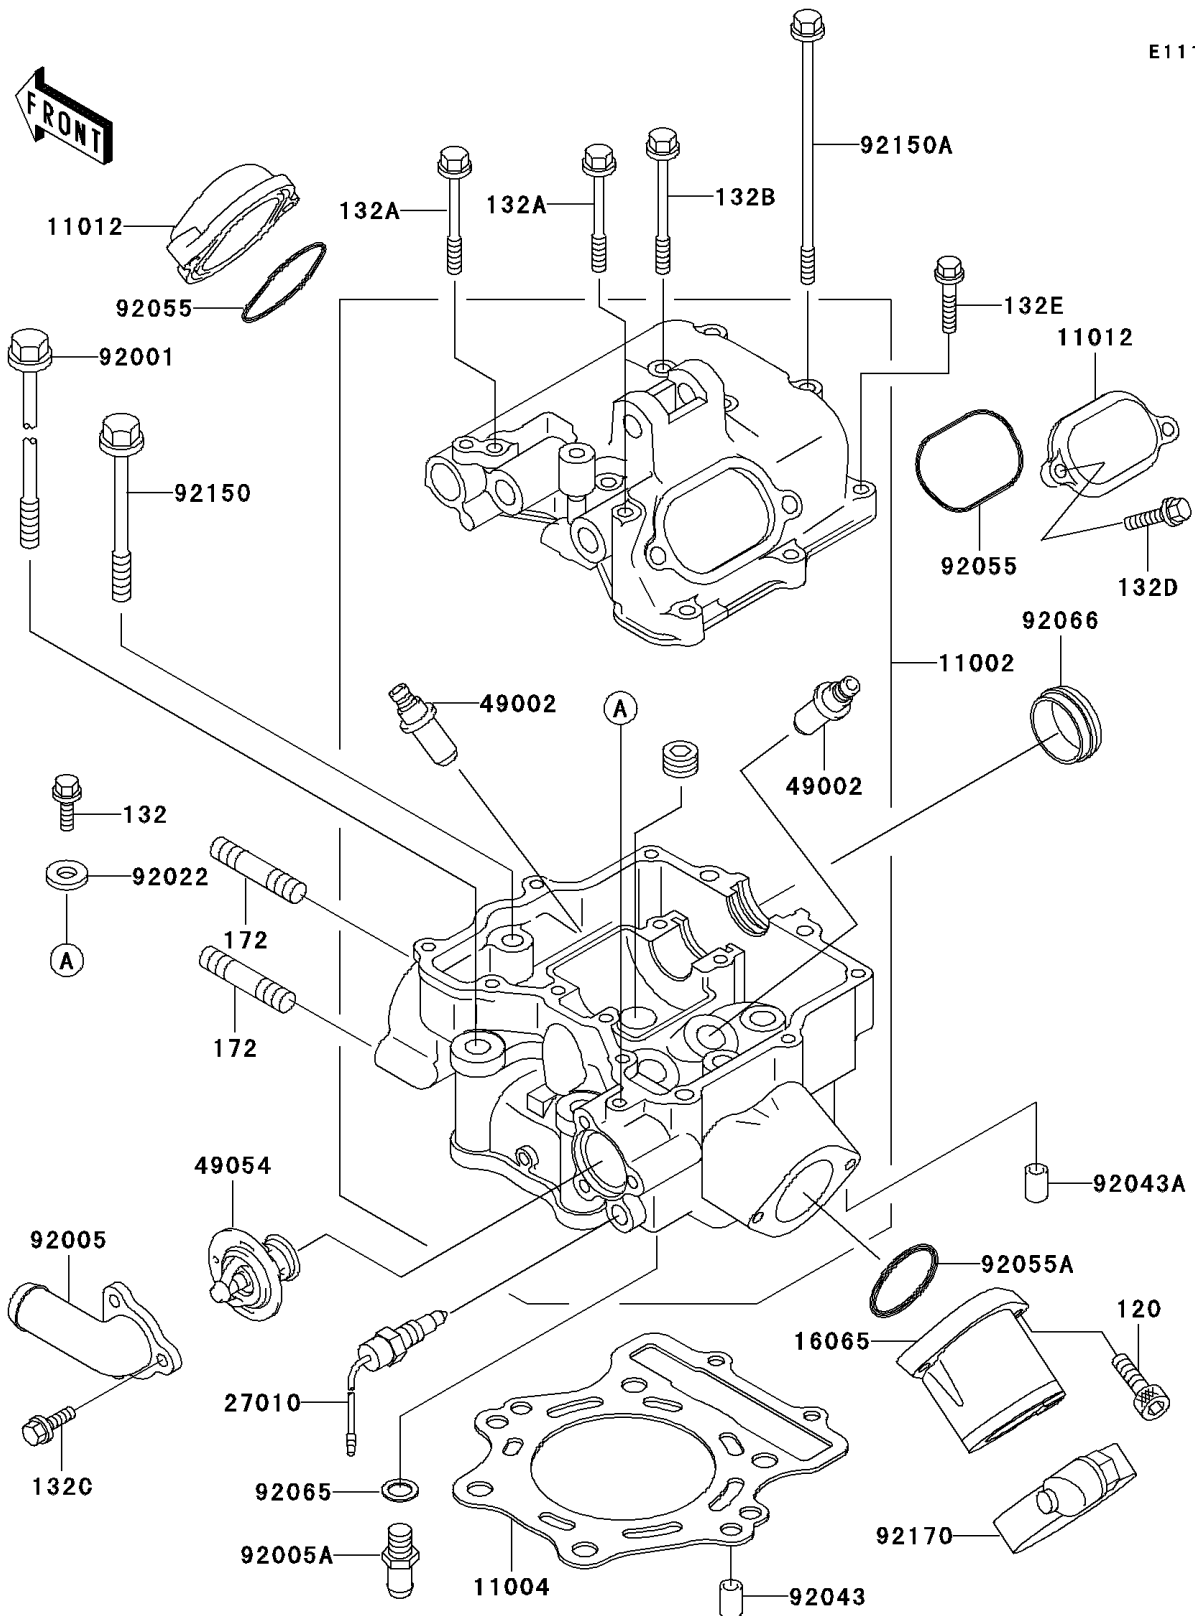

1999 Prairie 400

PARTS DIAGRAM

Cylinder Head

E1111

1999 Prairie 400

PARTS LIST

Cylinder Head

ITEM NAME

PART NUMBER

QUANTITY
