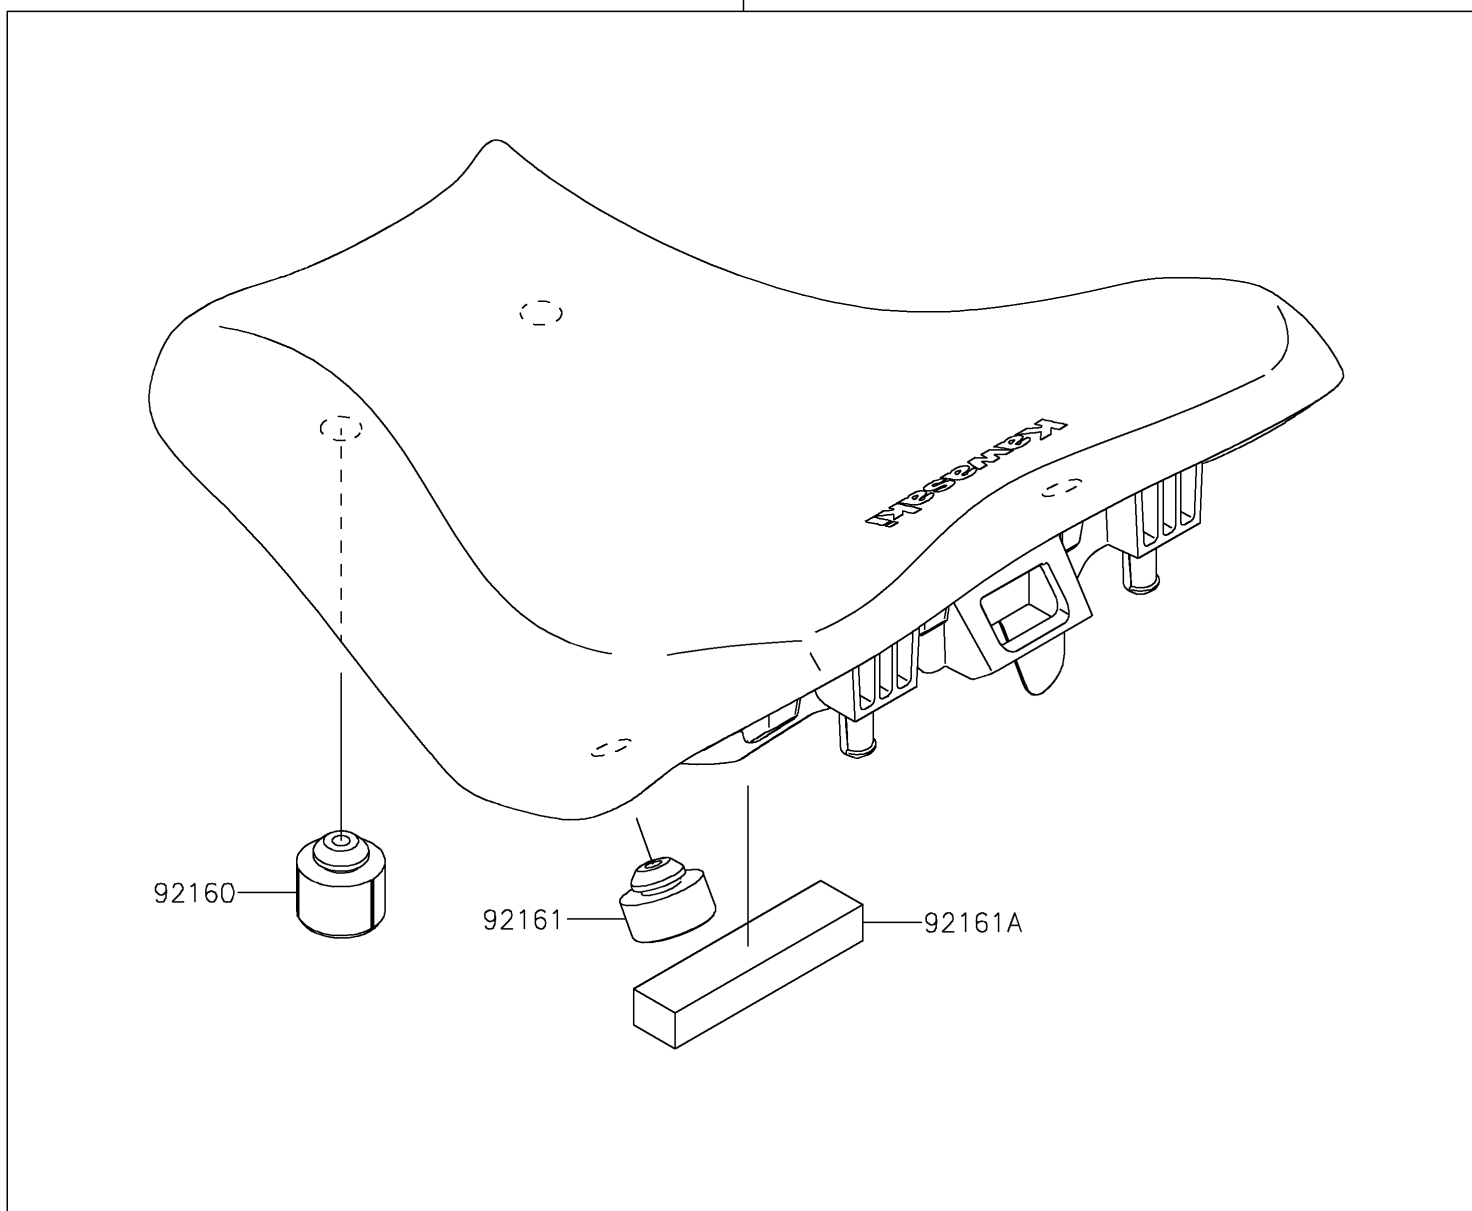

2018 Z900 ABS

PARTS DIAGRAM

Accessory(High Seat)

F2910E

99994

2018 Z900 ABS

PARTS LIST

Accessory(High Seat)

Kawasaki

Let the Good Times Roll®

ITEM NAME

PART NUMBER

QUANTITY
