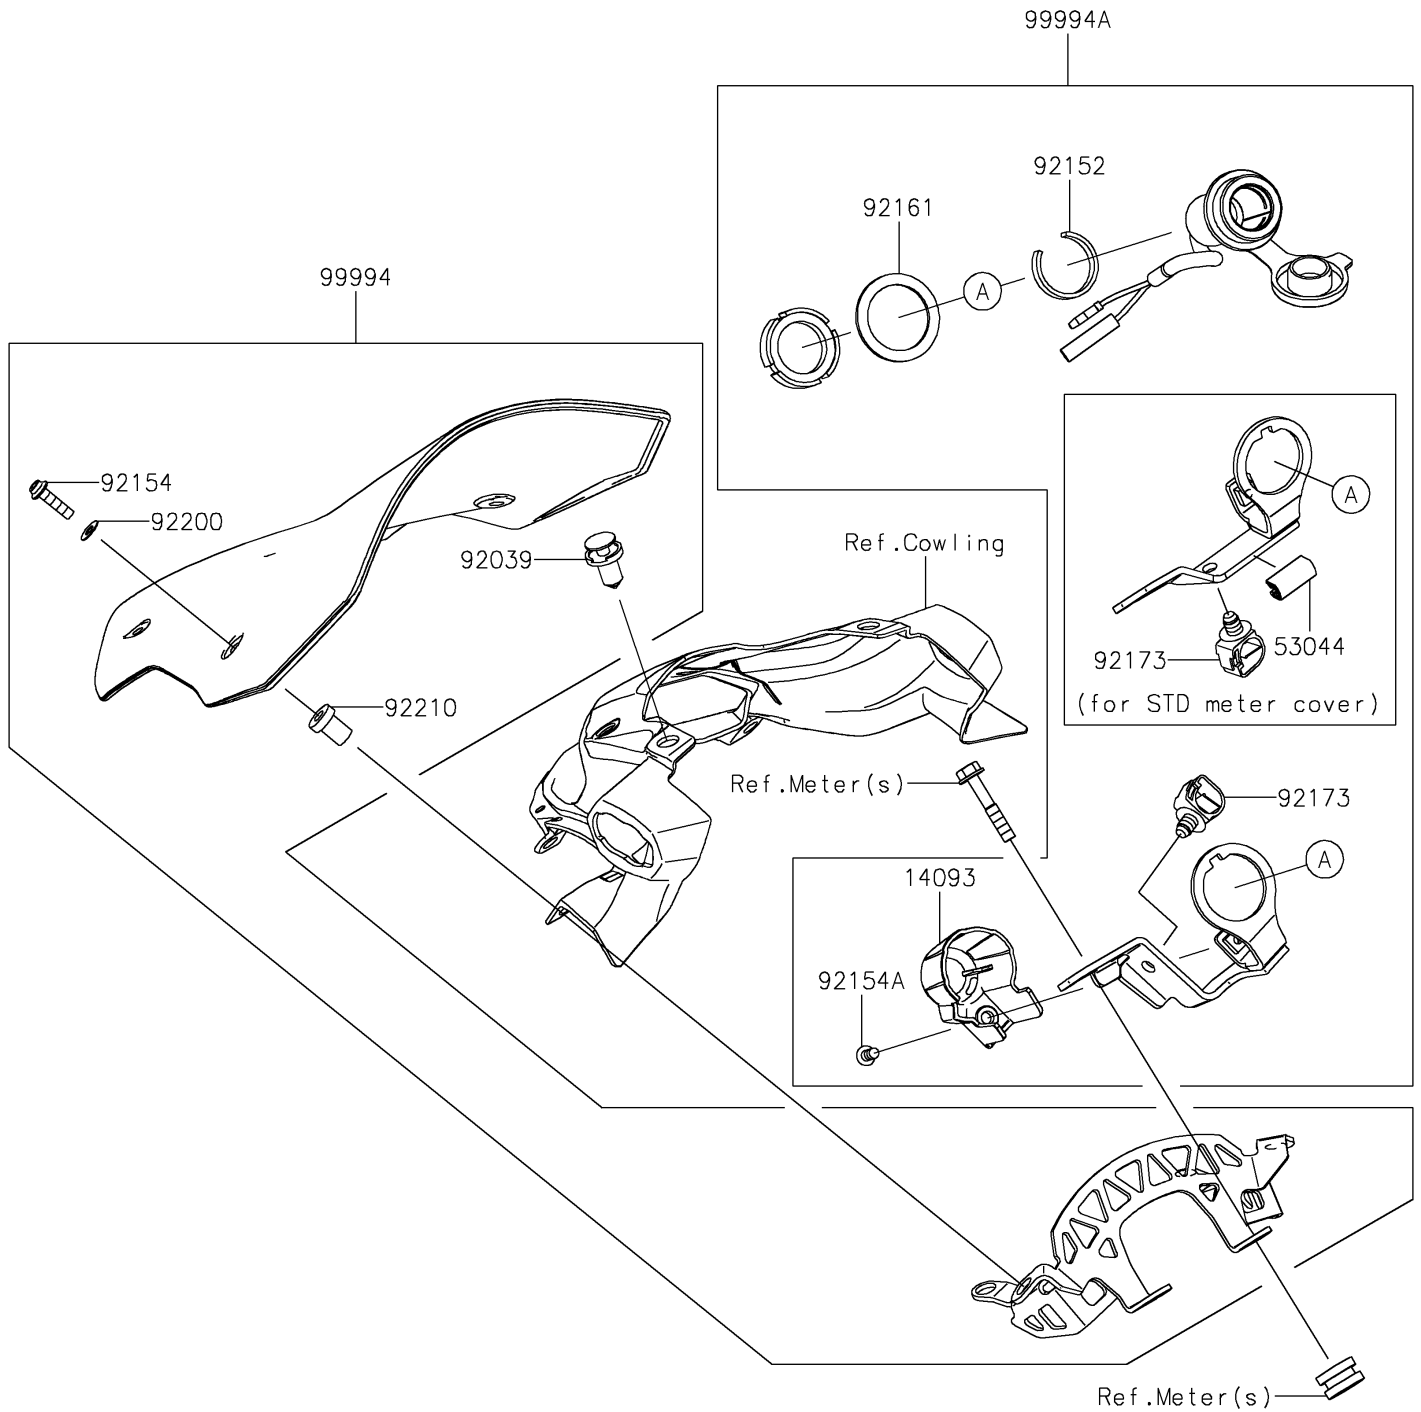

# 2018 Z900 ABS

## PARTS DIAGRAM

### Accessory(Large Meter Cover)

F2910D

## PARTS LIST

Accessory(Large Meter Cover)

**ITEM NAME**

**PART NUMBER**

**QUANTITY**

---