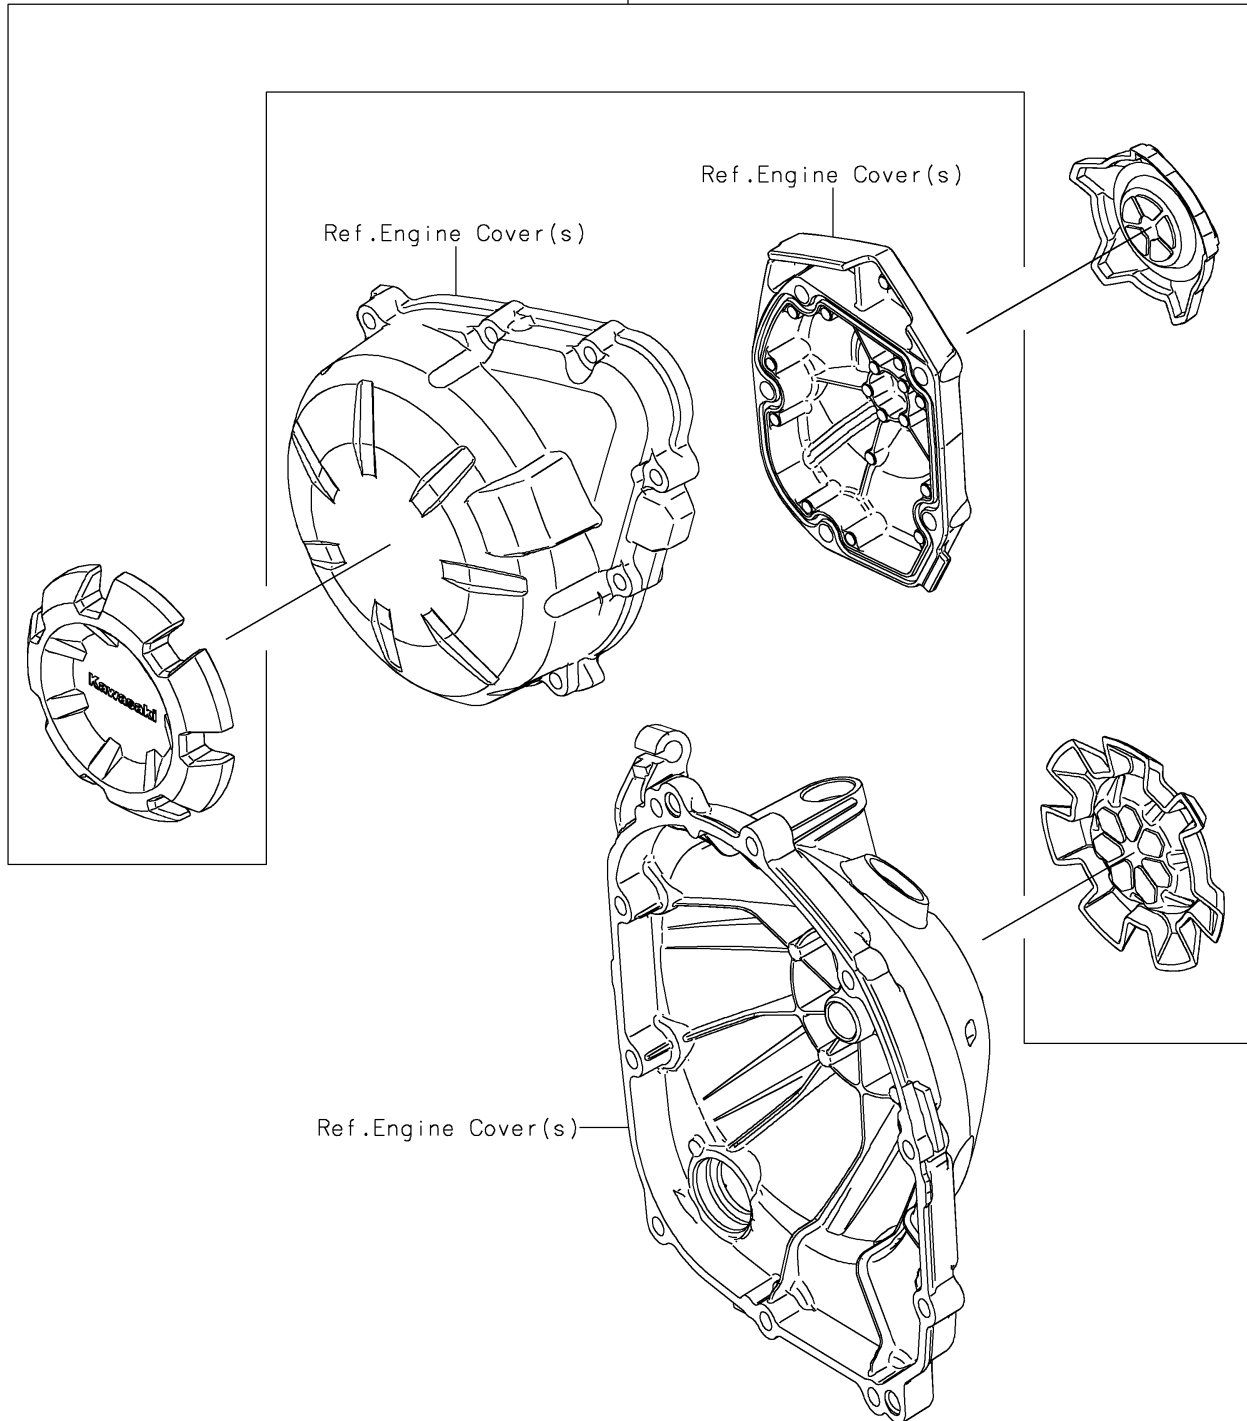

2018 Z900 ABS

PARTS DIAGRAM

Accessory(Engine Cover Ring)

F2910B

99994

2018 Z900 ABS

PARTS LIST

Accessory(Engine Cover Ring)

ITEM NAME	PART NUMBER	QUANTITY
KIT-ACCESSORY,ENG. COVER RING (Ref # 99994)	99994-0868	1