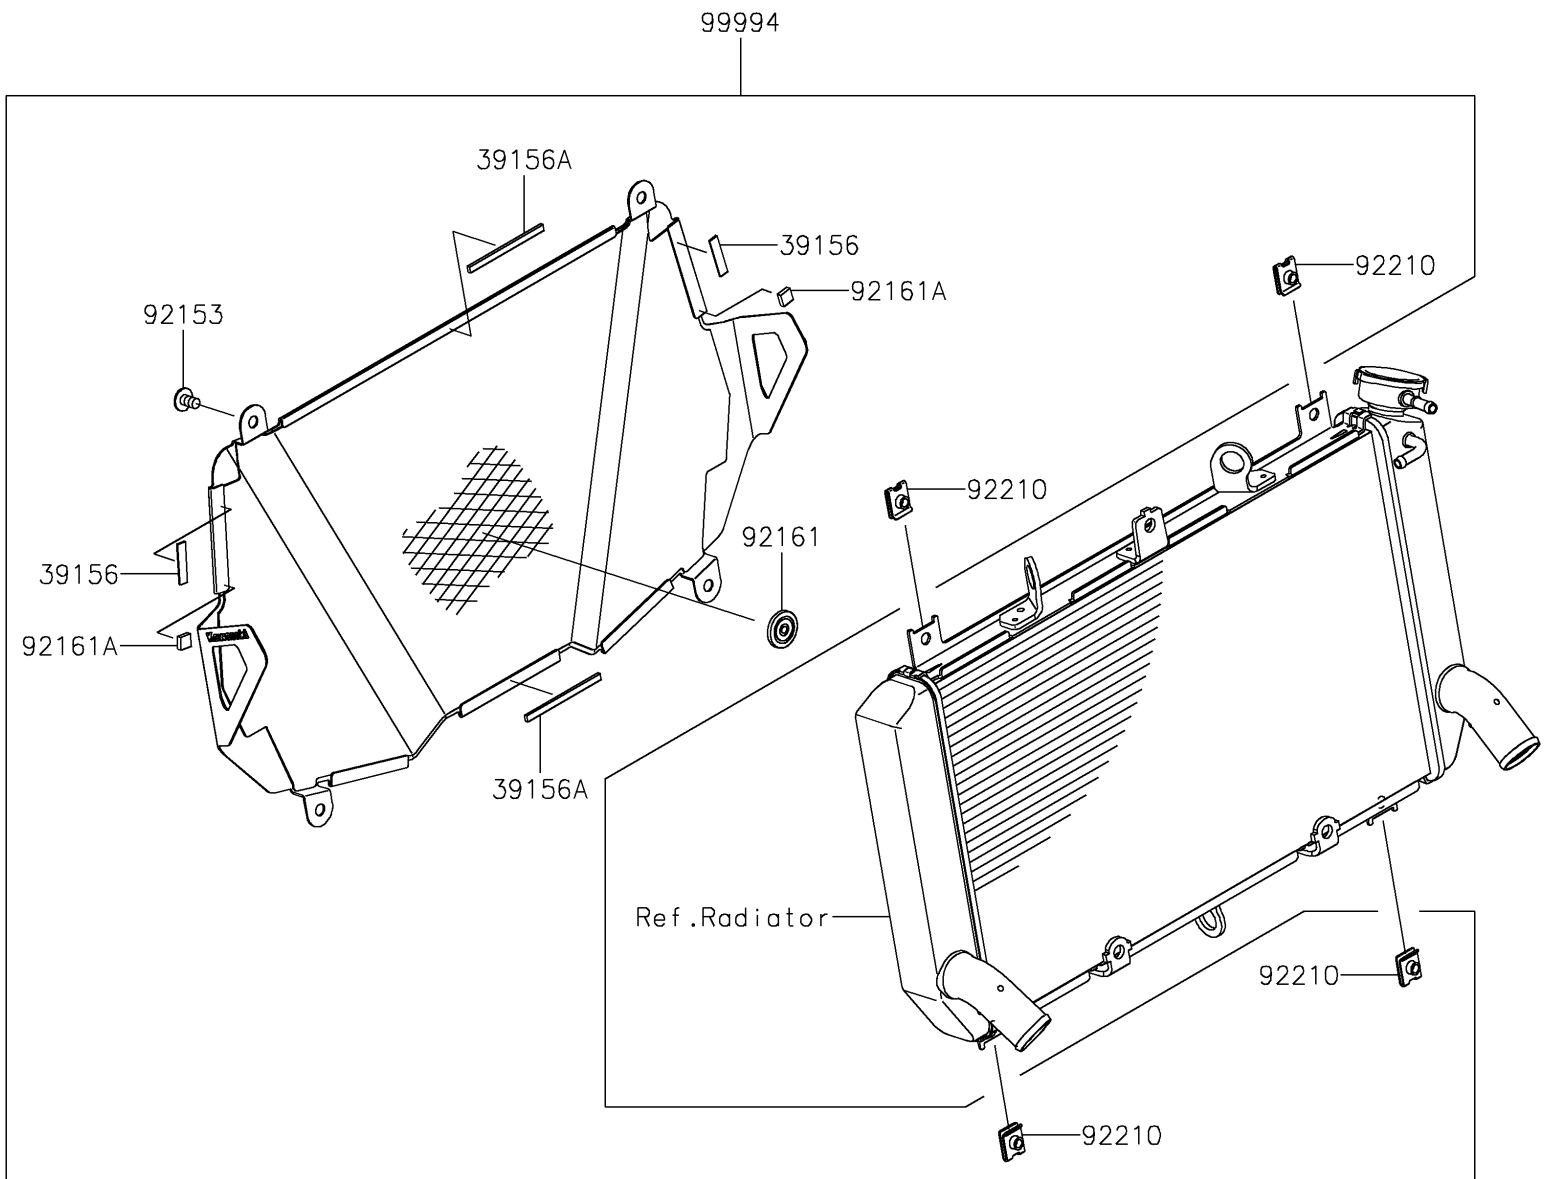

2018 Z900 ABS

PARTS DIAGRAM

Accessory(Radiator Screen)

F2910A

2018 Z900 ABS

PARTS LIST

Accessory(Radiator Screen)

Kawasaki

Let the Good Times Roll®

ITEM NAME

PART NUMBER

QUANTITY
