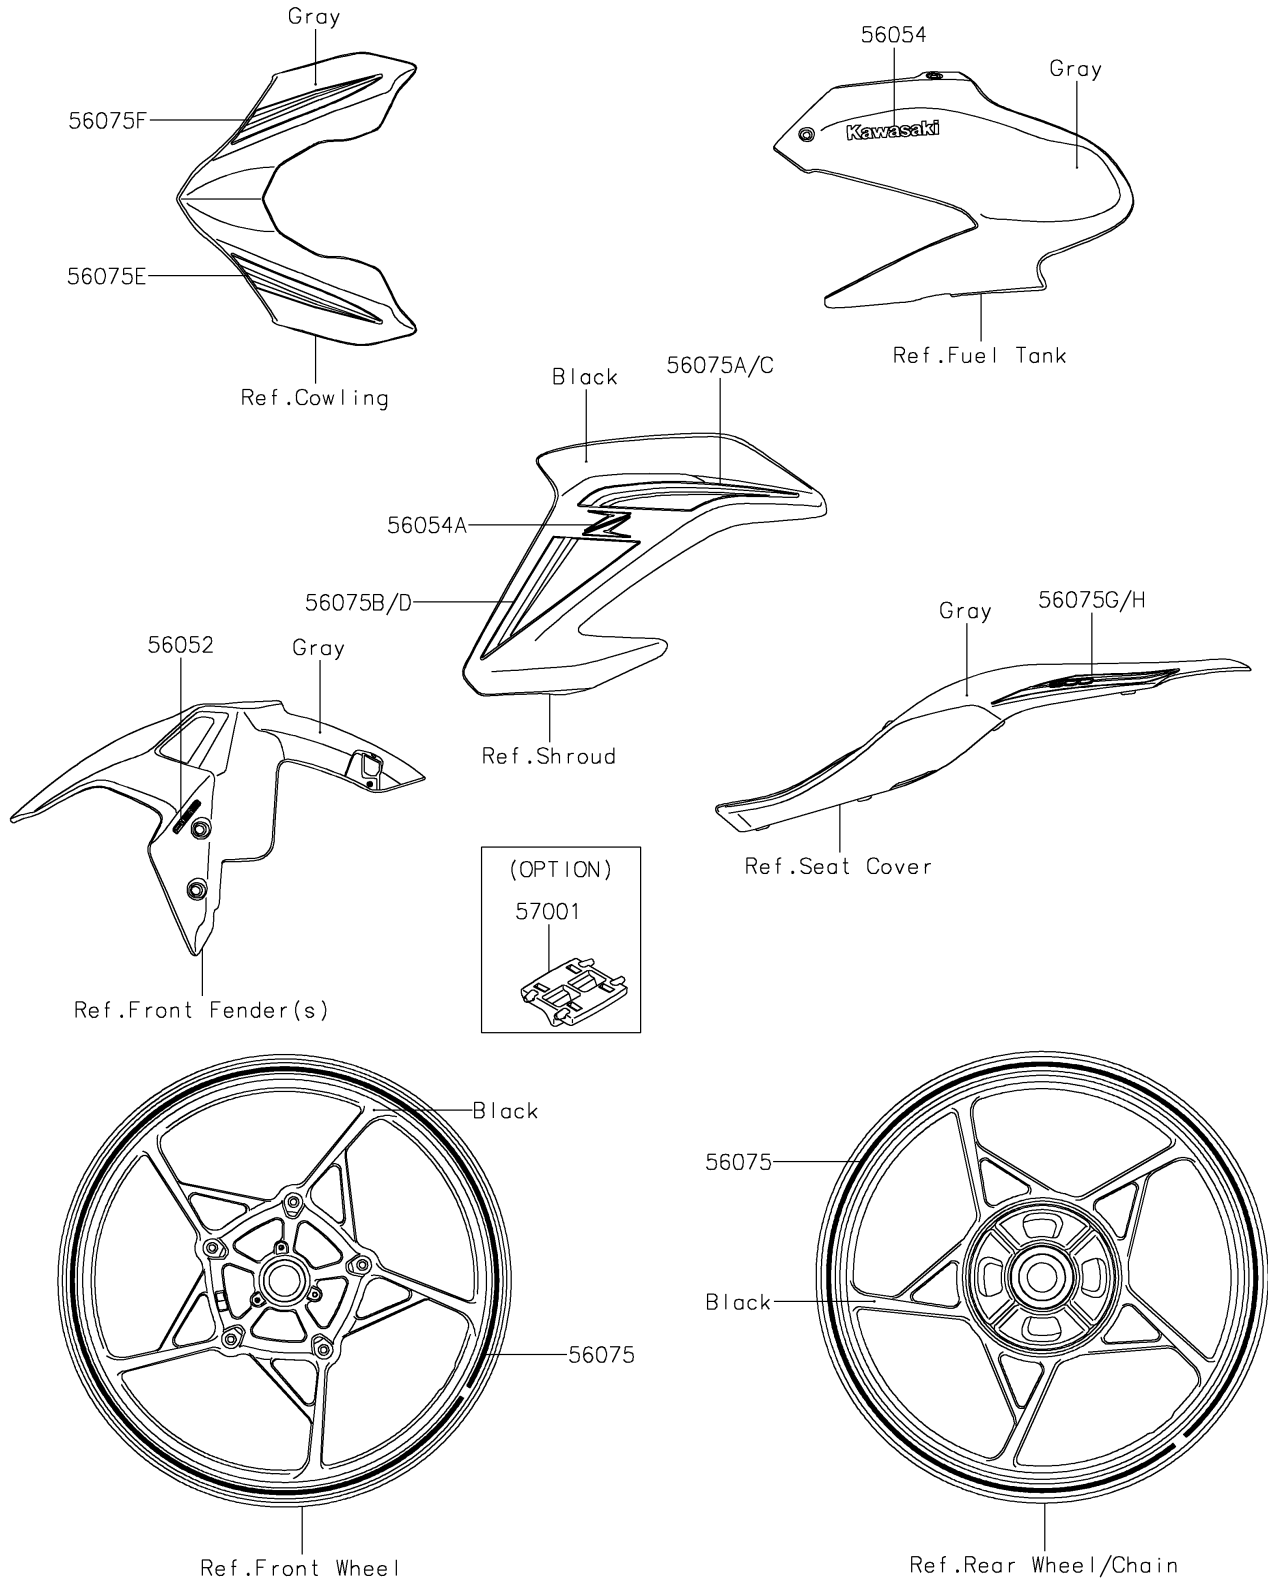

2018 Z900 ABS

PARTS DIAGRAM

Decals(Gray)(BJF)(CA,US)

F2861C

2018 Z900 ABS

PARTS LIST

Decals(Gray)(BJF)(CA,US)

Kawasaki

Let the Good Times Roll®

ITEM NAME

PART NUMBER

QUANTITY
