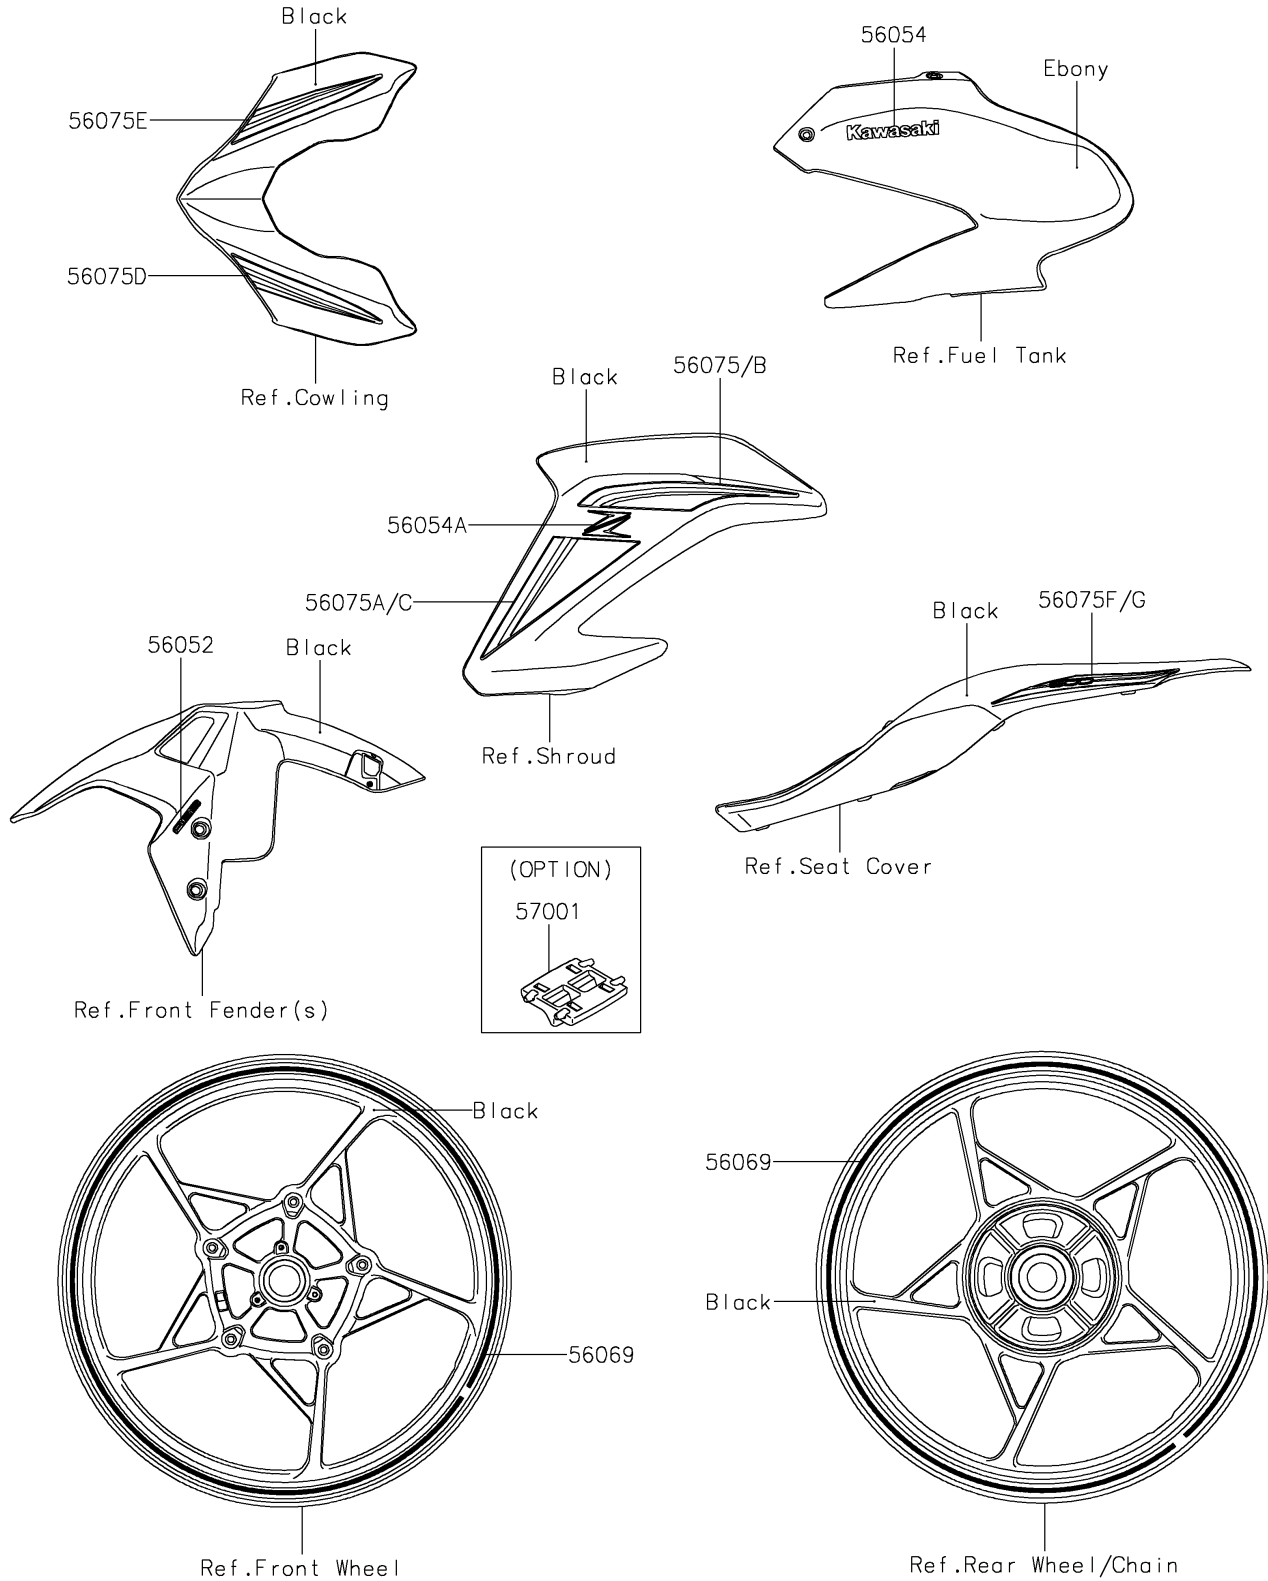

2018 Z900 ABS

PARTS DIAGRAM

Decals(Ebony)(BJF)

F2861B

2018 Z900 ABS

PARTS LIST

Decals(Ebony)(BJF)

Kawasaki

Let the Good Times Roll®

ITEM NAME

PART NUMBER

QUANTITY
