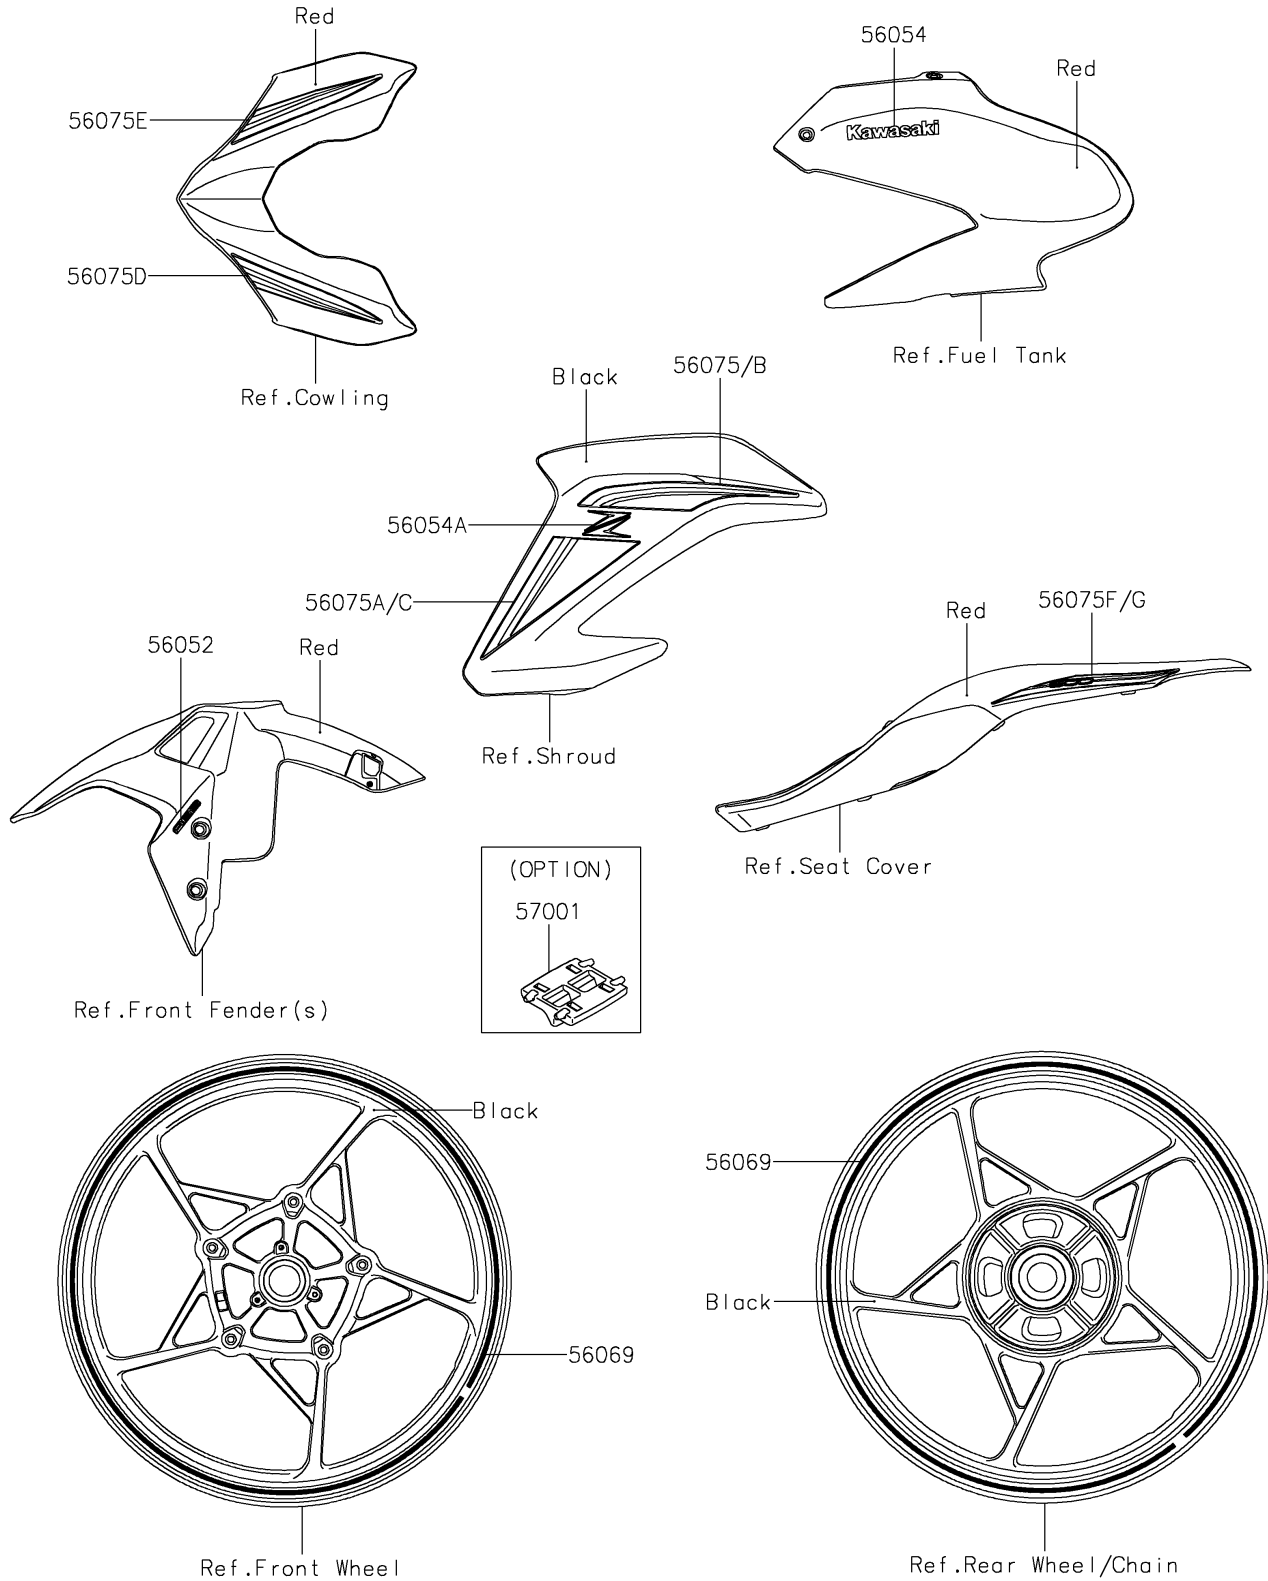

2018 Z900 ABS

PARTS DIAGRAM

Decals(Red)(BJF)

F2861A

2018 Z900 ABS

PARTS LIST

Decals(Red)(BJF)

ITEM NAME

PART NUMBER

QUANTITY
