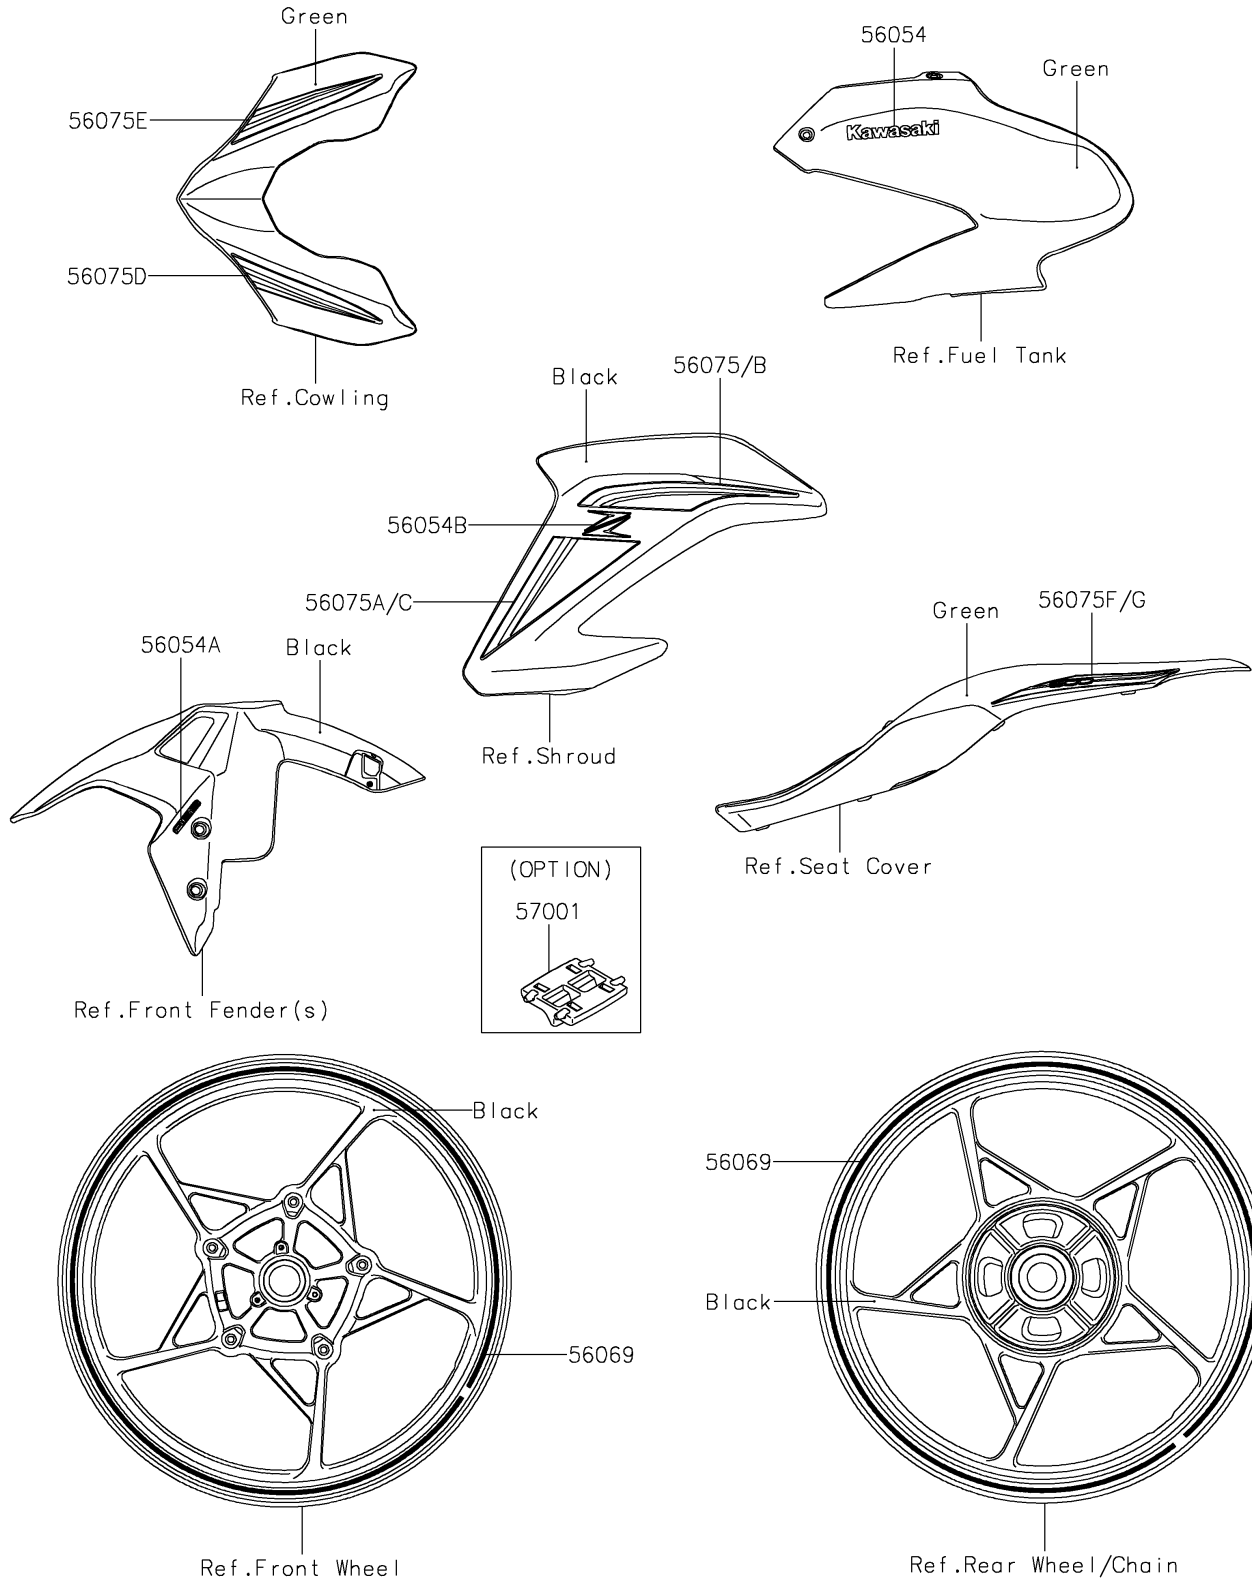

2018 Z900 ABS

PARTS DIAGRAM

Decals(Green)(BJF)(CN)

F2861

2018 Z900 ABS

PARTS LIST

Decals(Green)(BJF)(CN)

Kawasaki

Let the Good Times Roll®

ITEM NAME

PART NUMBER

QUANTITY
