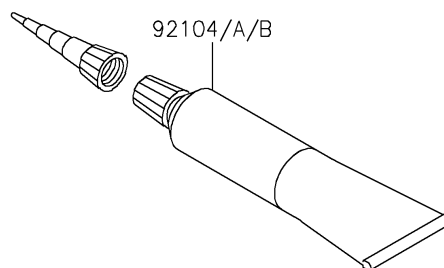

2018 Z900 ABS

PARTS DIAGRAM

Owner's Tools

56007

F2810

2018 Z900 ABS

PARTS LIST

Owner's Tools

Kawasaki

Let the Good Times Roll®

ITEM NAME

PART NUMBER

QUANTITY
