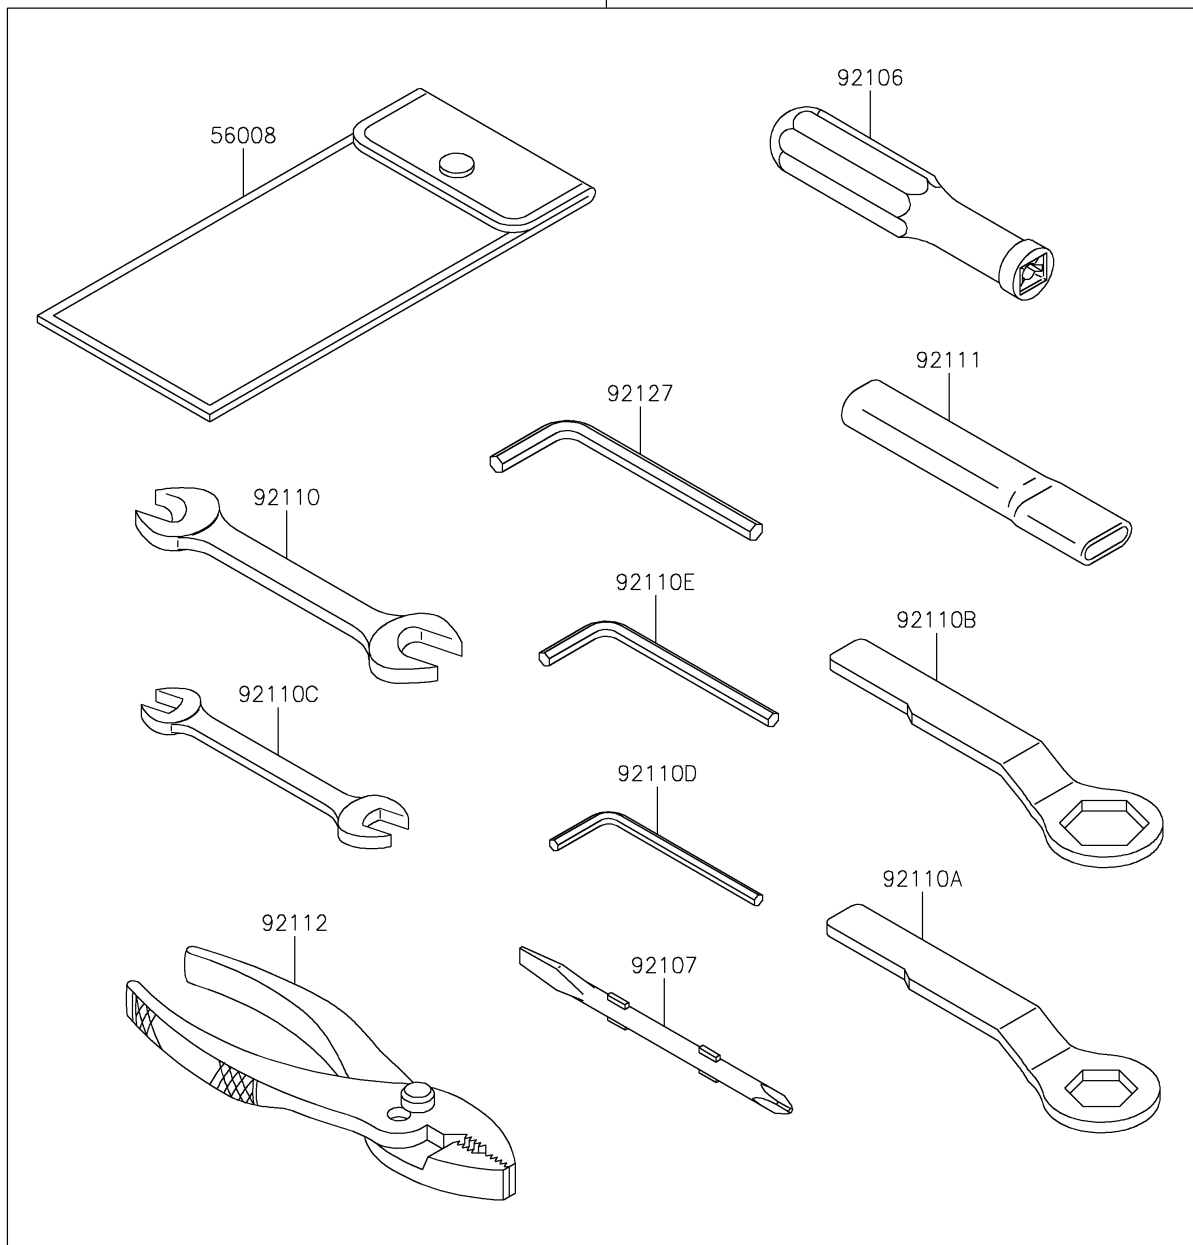

2018 Z900 ABS

PARTS DIAGRAM

Owner's Tools

56007

F2810

2018 Z900 ABS

PARTS LIST

Owner's Tools

Kawasaki

Let the Good Times Roll®

ITEM NAME

PART NUMBER

QUANTITY
