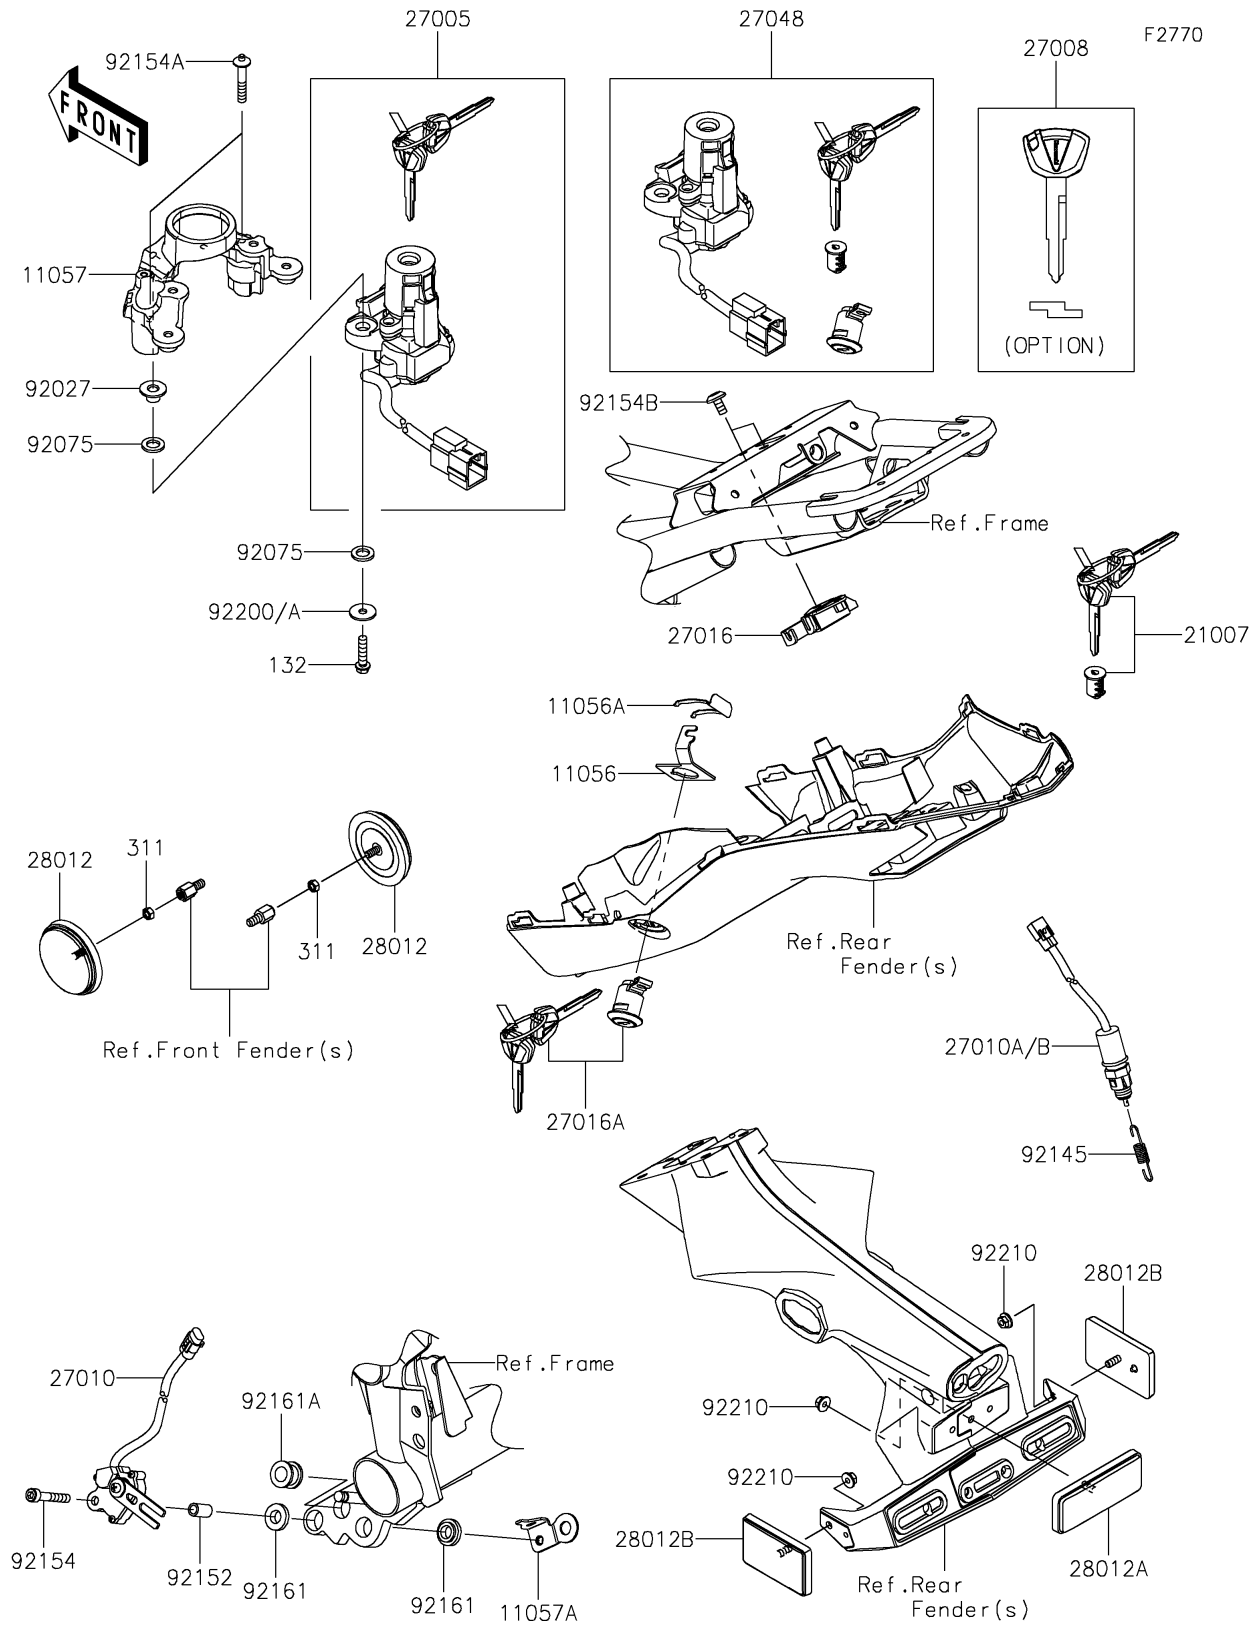

2018 Z900 ABS

PARTS DIAGRAM

Ignition Switch/Locks/Reflectors

2018 Z900 ABS

PARTS LIST

Ignition Switch/Locks/Reflectors

ITEM NAME

PART NUMBER

QUANTITY
