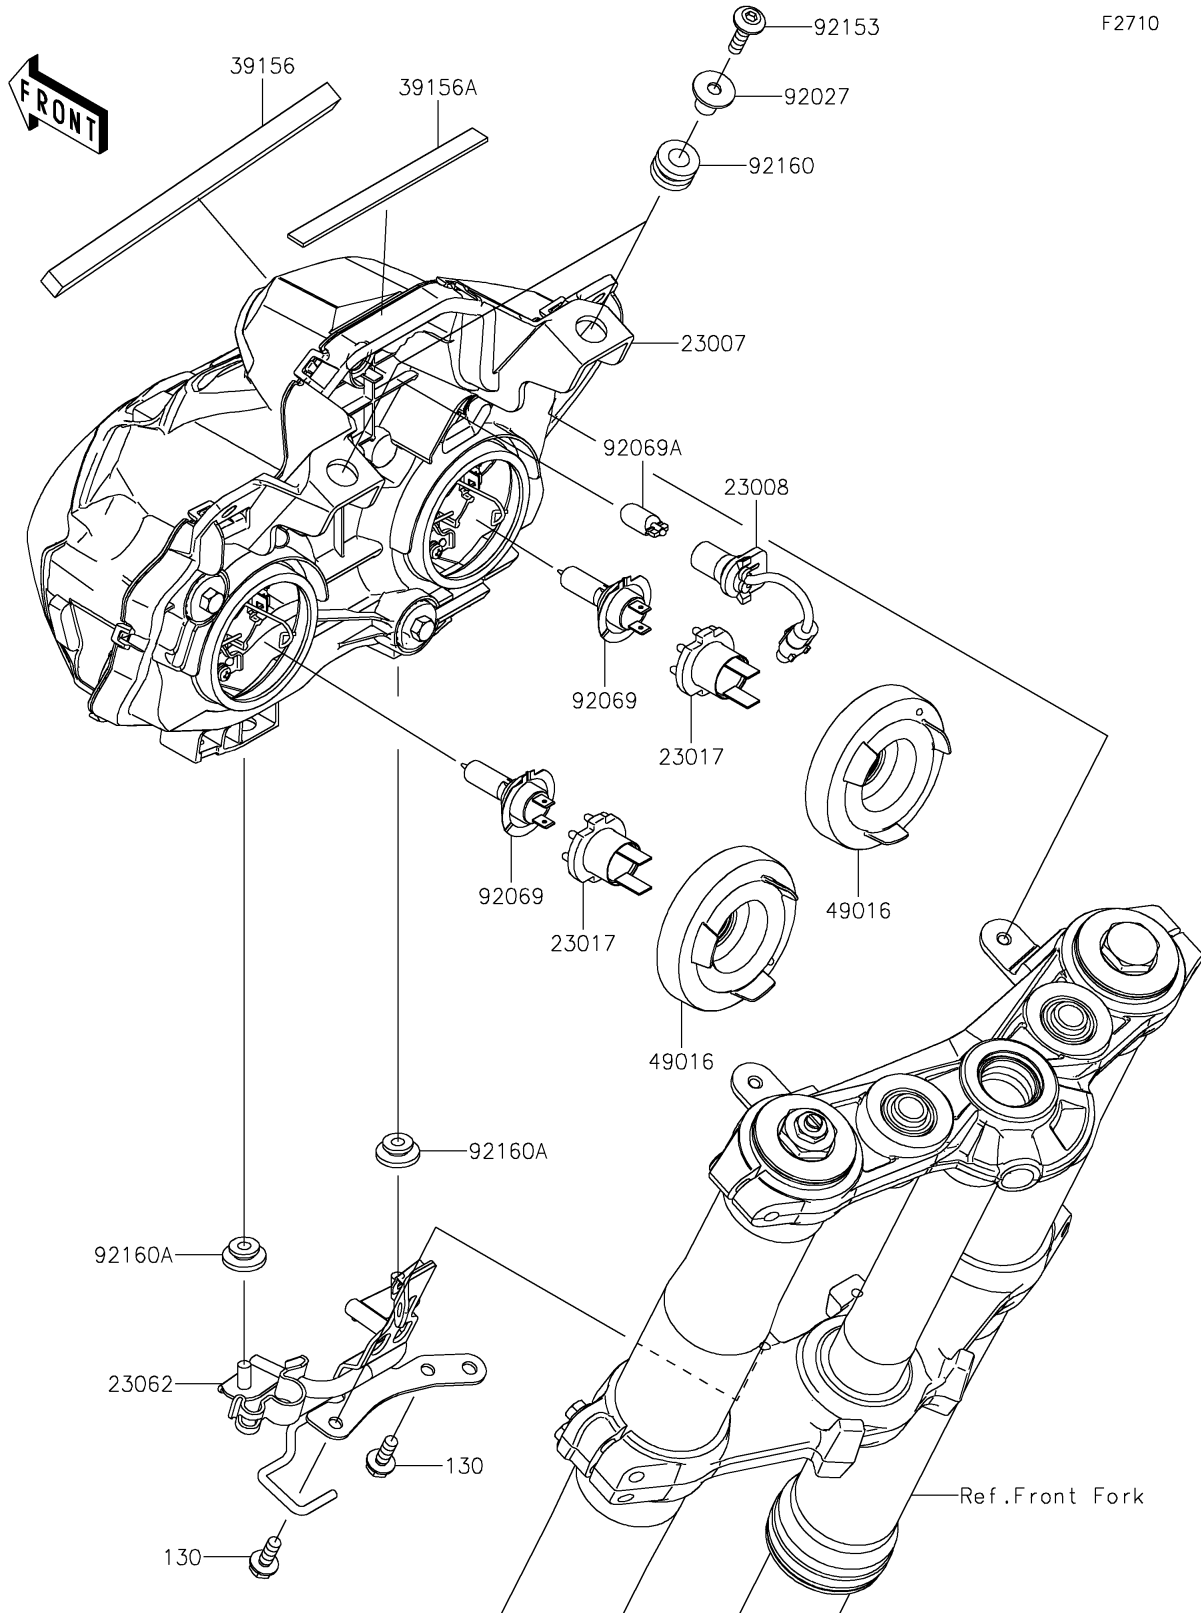

2018 Z900 ABS

PARTS DIAGRAM

Headlight(s)

2018 Z900 ABS

PARTS LIST

Headlight(s)

Kawasaki

Let the Good Times Roll®

ITEM NAME

PART NUMBER

QUANTITY
