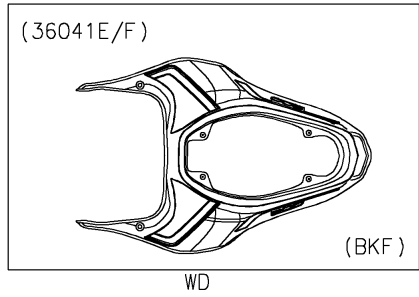

2018 Z900 ABS

PARTS DIAGRAM

Seat Cover

(36041E)	M.F.S.Black
(36041F)	M.S.Black

2018 Z900 ABS

PARTS LIST

Seat Cover

Kawasaki

Let the Good Times Roll®

ITEM NAME

PART NUMBER

QUANTITY
