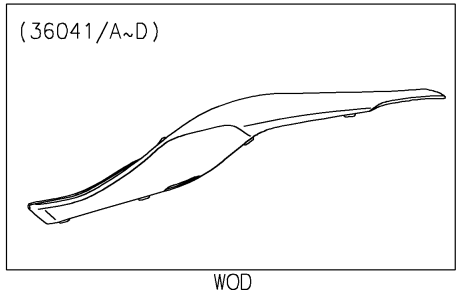

2018 Z900 ABS

PARTS DIAGRAM

Seat Cover

(36041E)	M.F.S.Black
(36041F)	M.S.Black

2018 Z900 ABS

PARTS LIST

Seat Cover

Kawasaki

Let the Good Times Roll®

ITEM NAME

PART NUMBER

QUANTITY
