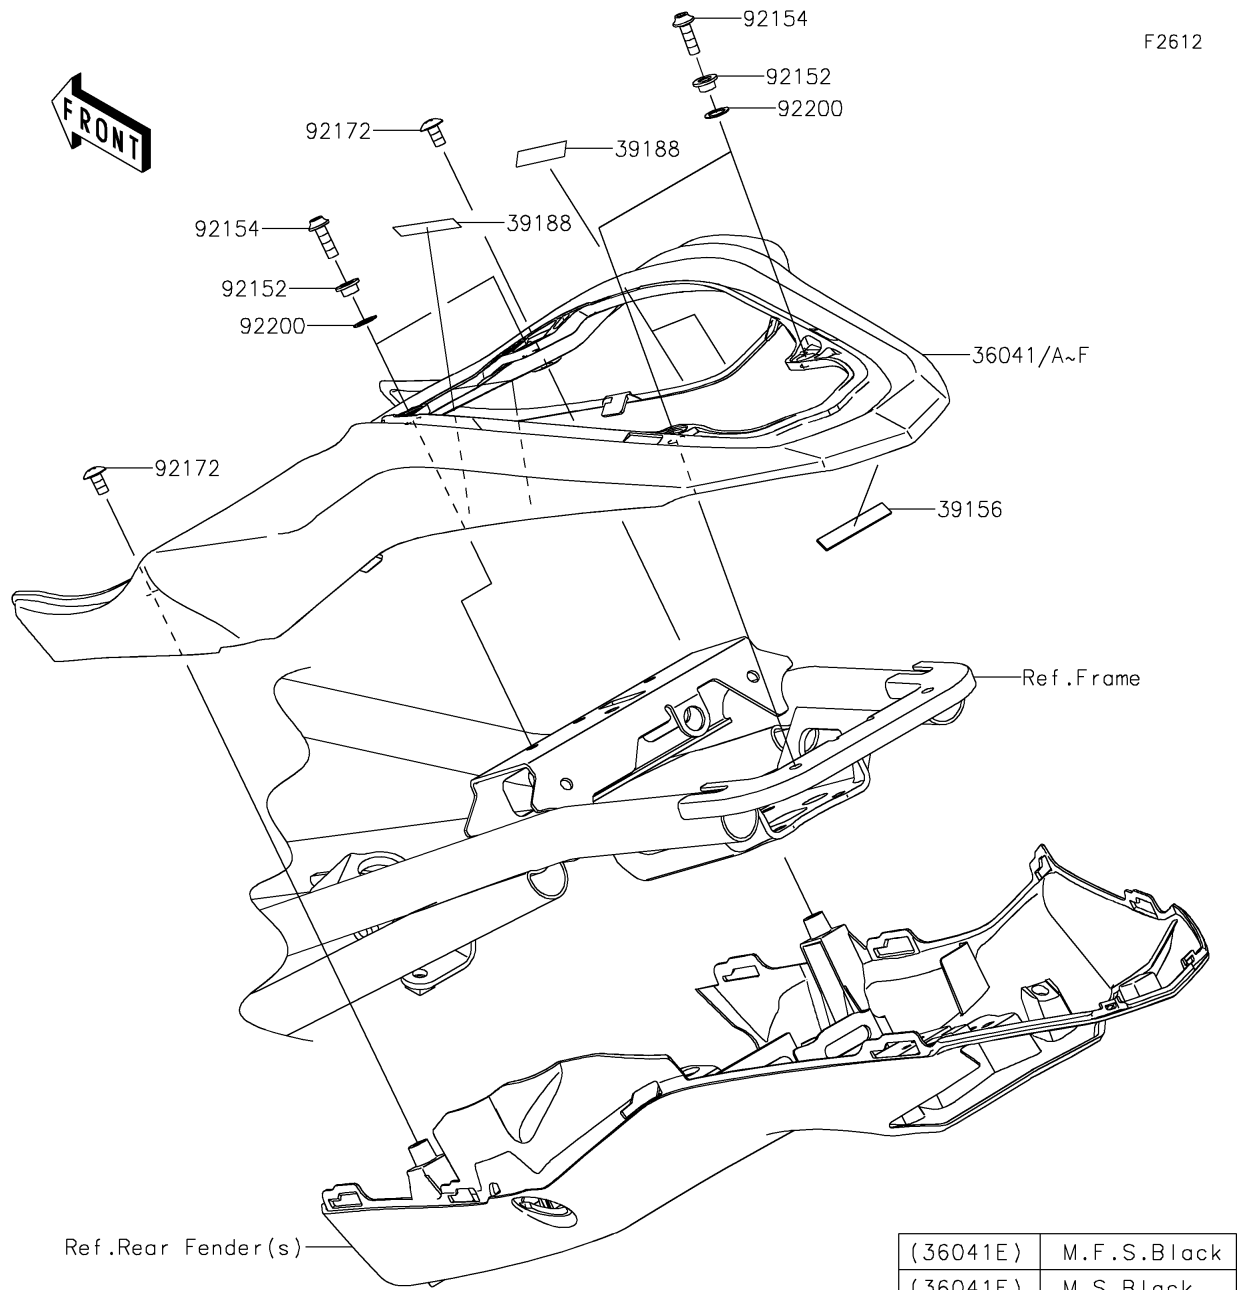

2018 Z900 ABS

PARTS DIAGRAM

Seat Cover

(36041E)	M.F.S.Black
(36041F)	M.S.Black

2018 Z900 ABS

PARTS LIST

Seat Cover

Kawasaki

Let the Good Times Roll®

ITEM NAME

PART NUMBER

QUANTITY
