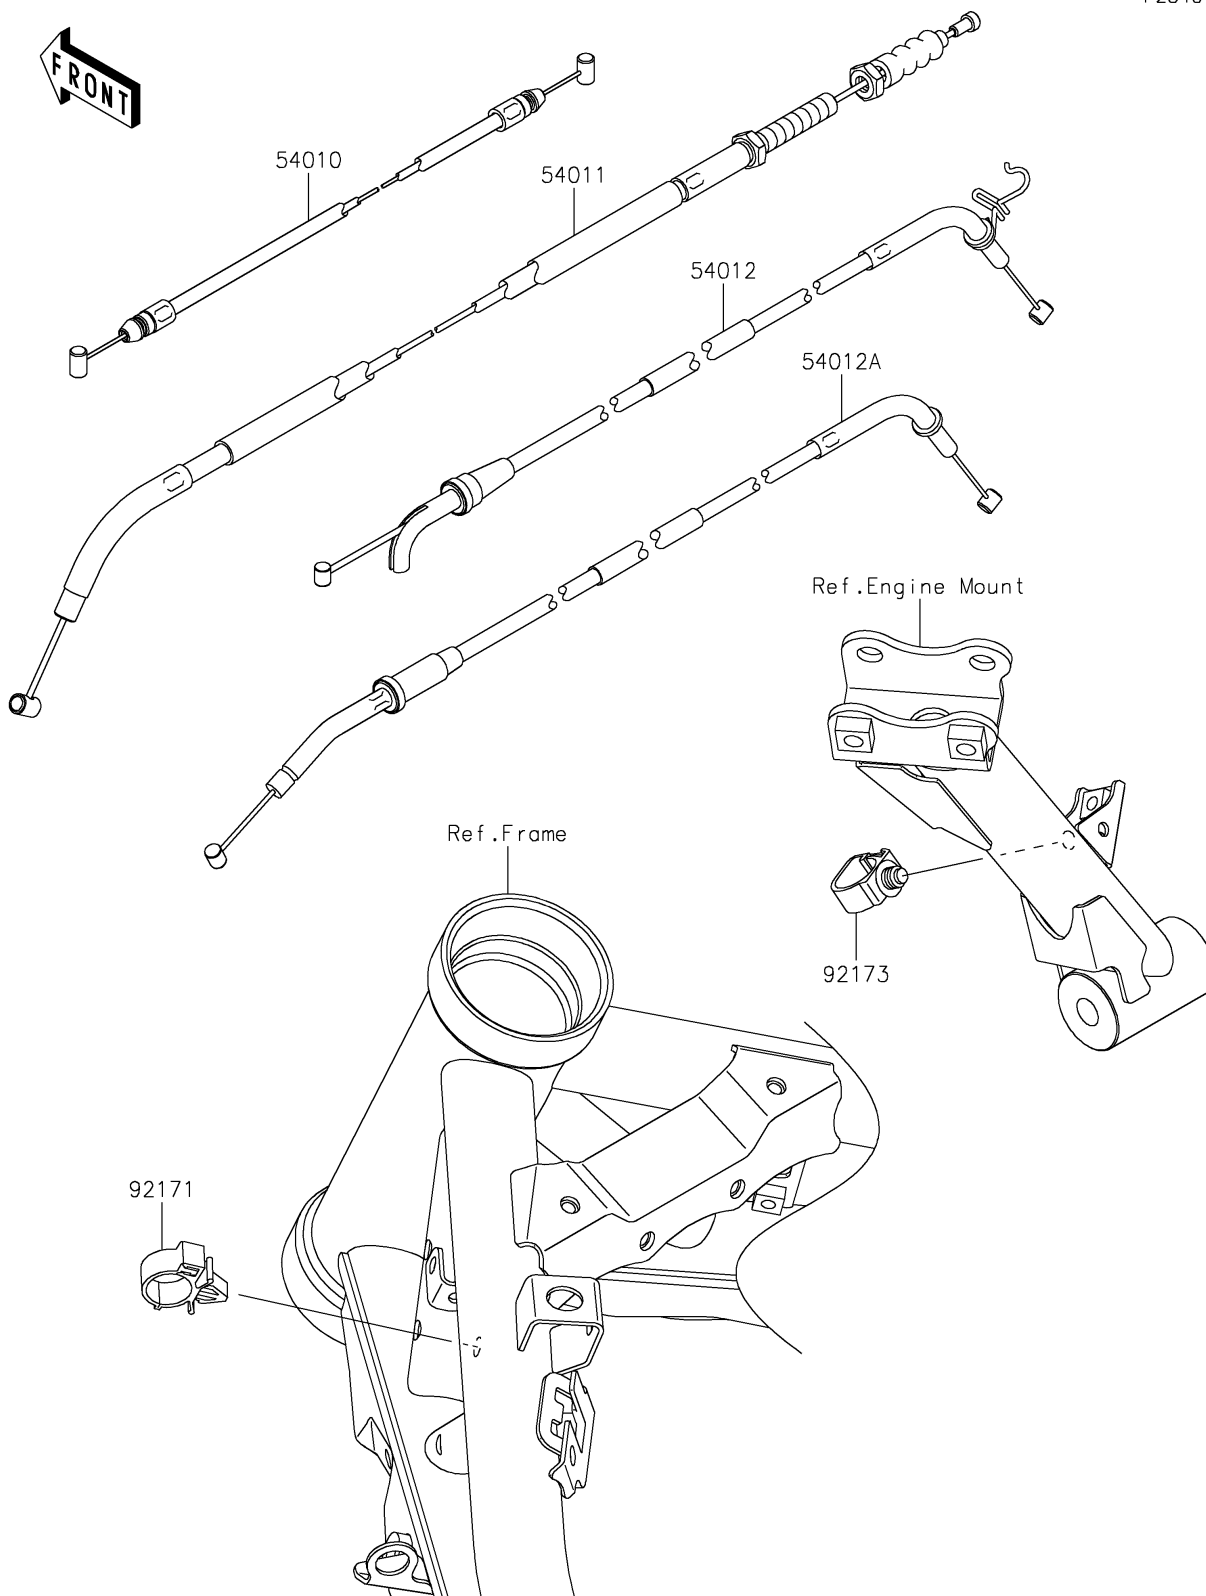

# 2018 Z900 ABS

## PARTS DIAGRAM

### Cables

**Kawasaki**

Let the Good Times Roll®

F2540

## PARTS LIST