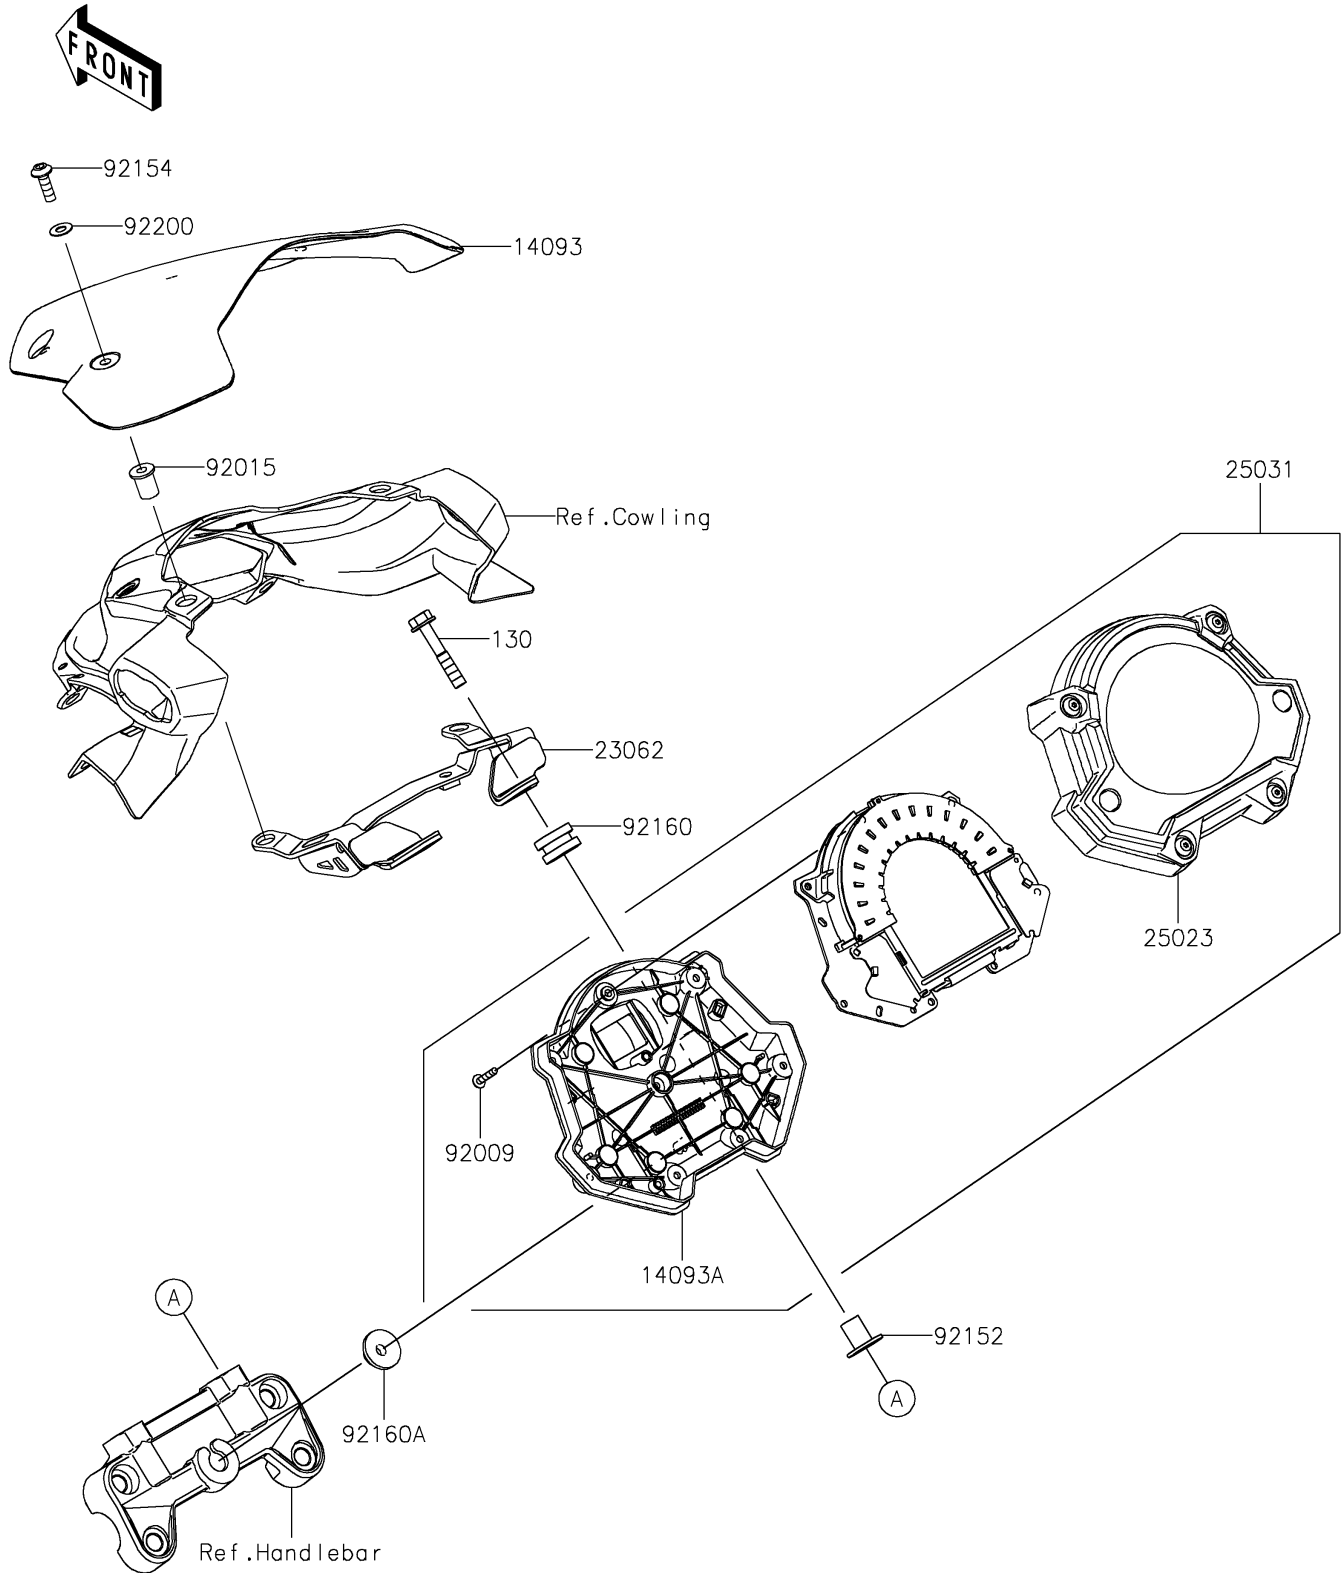

2018 Z900 ABS

PARTS DIAGRAM

Meter(s)

F2530

2018 Z900 ABS

PARTS LIST

Meter(s)

ITEM NAME

PART NUMBER

QUANTITY
