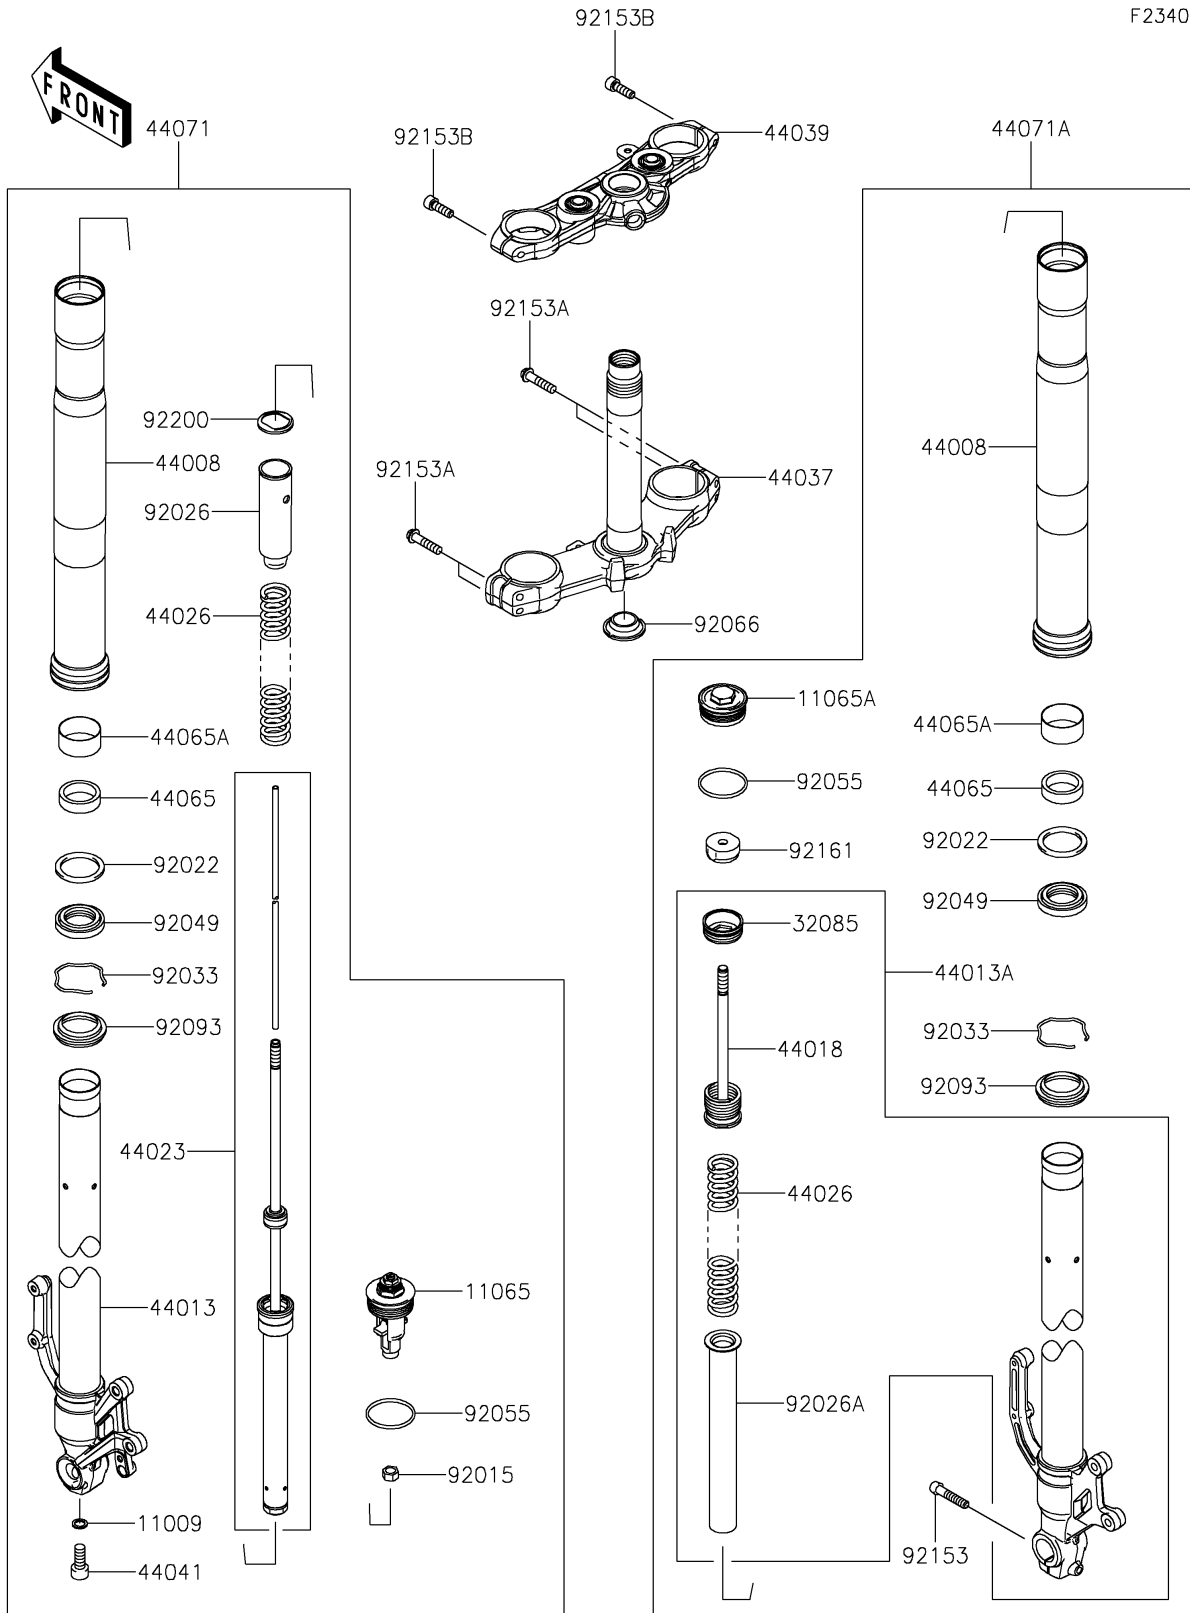

# 2018 Z900 ABS

## PARTS DIAGRAM

### Front Fork

F2340

## PARTS LIST