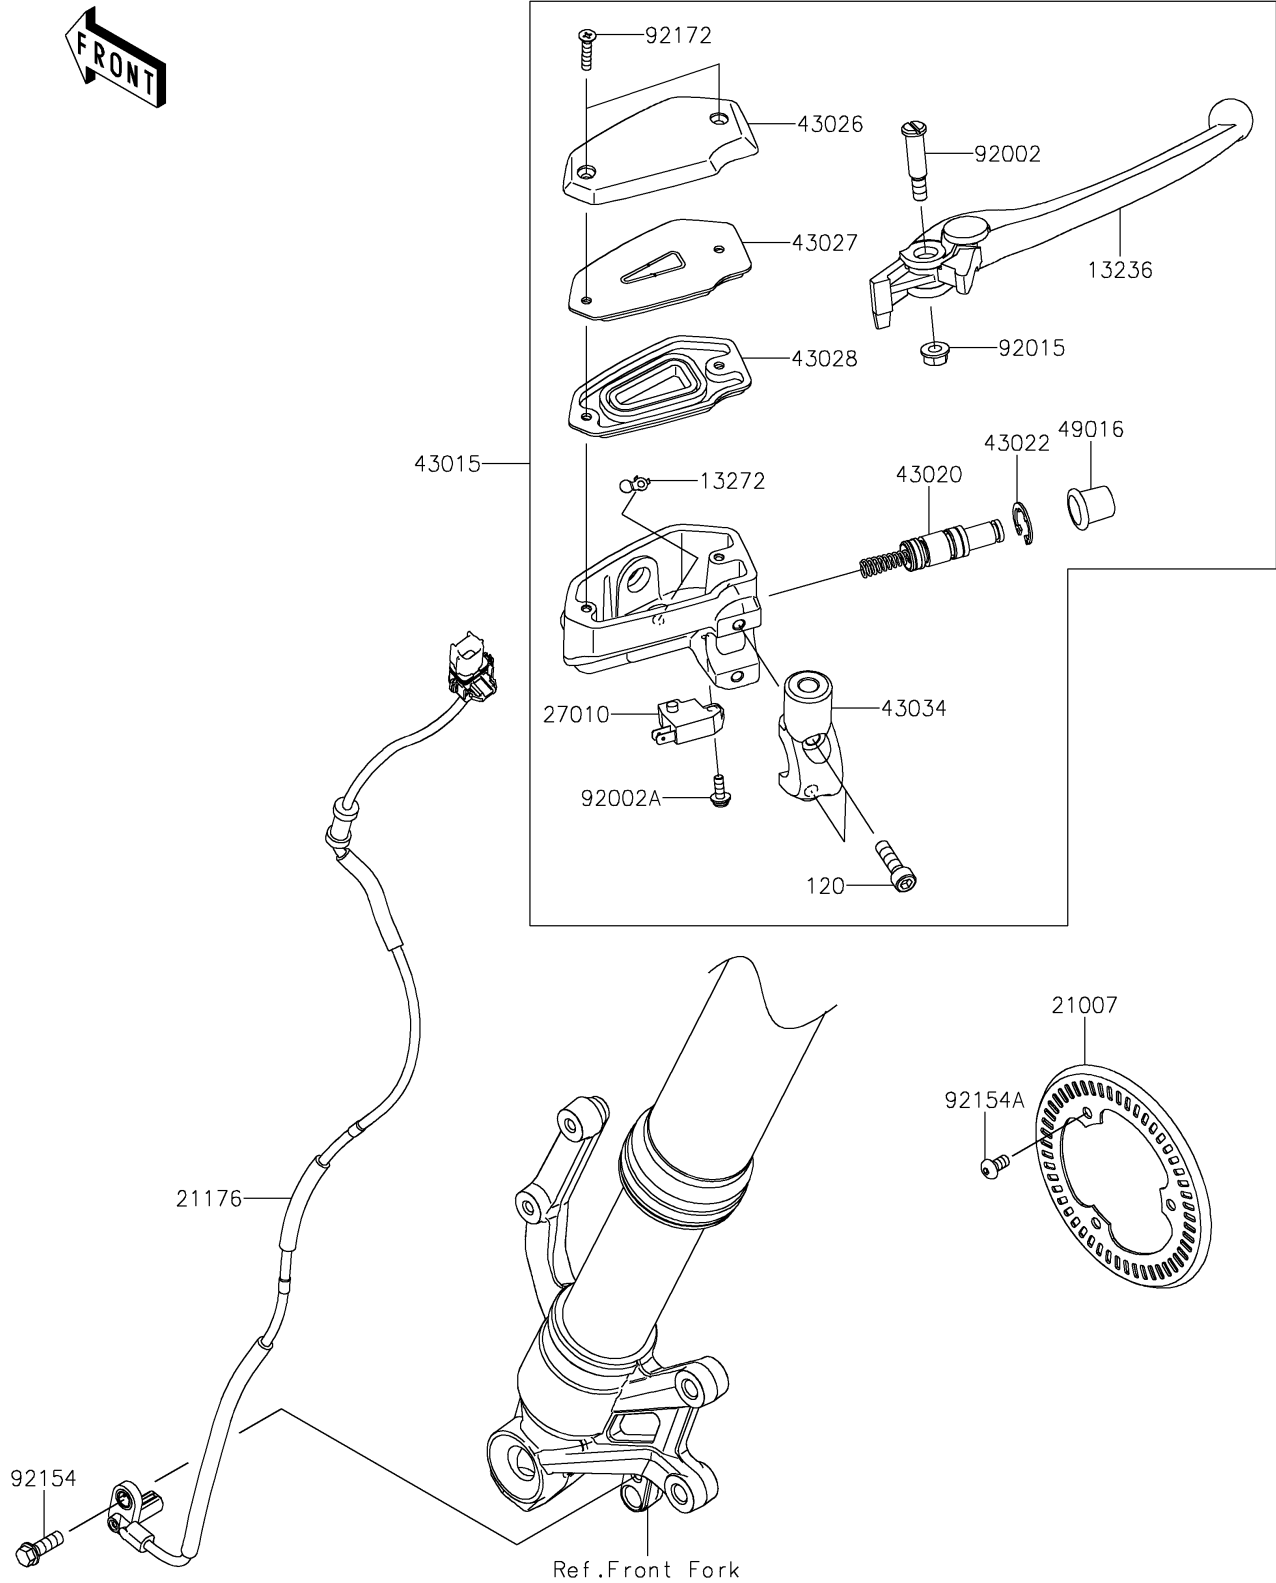

2018 Z900 ABS

PARTS DIAGRAM

Front Master Cylinder

F2291

2018 Z900 ABS

PARTS LIST

Front Master Cylinder

Kawasaki

Let the Good Times Roll®

ITEM NAME

PART NUMBER

QUANTITY
