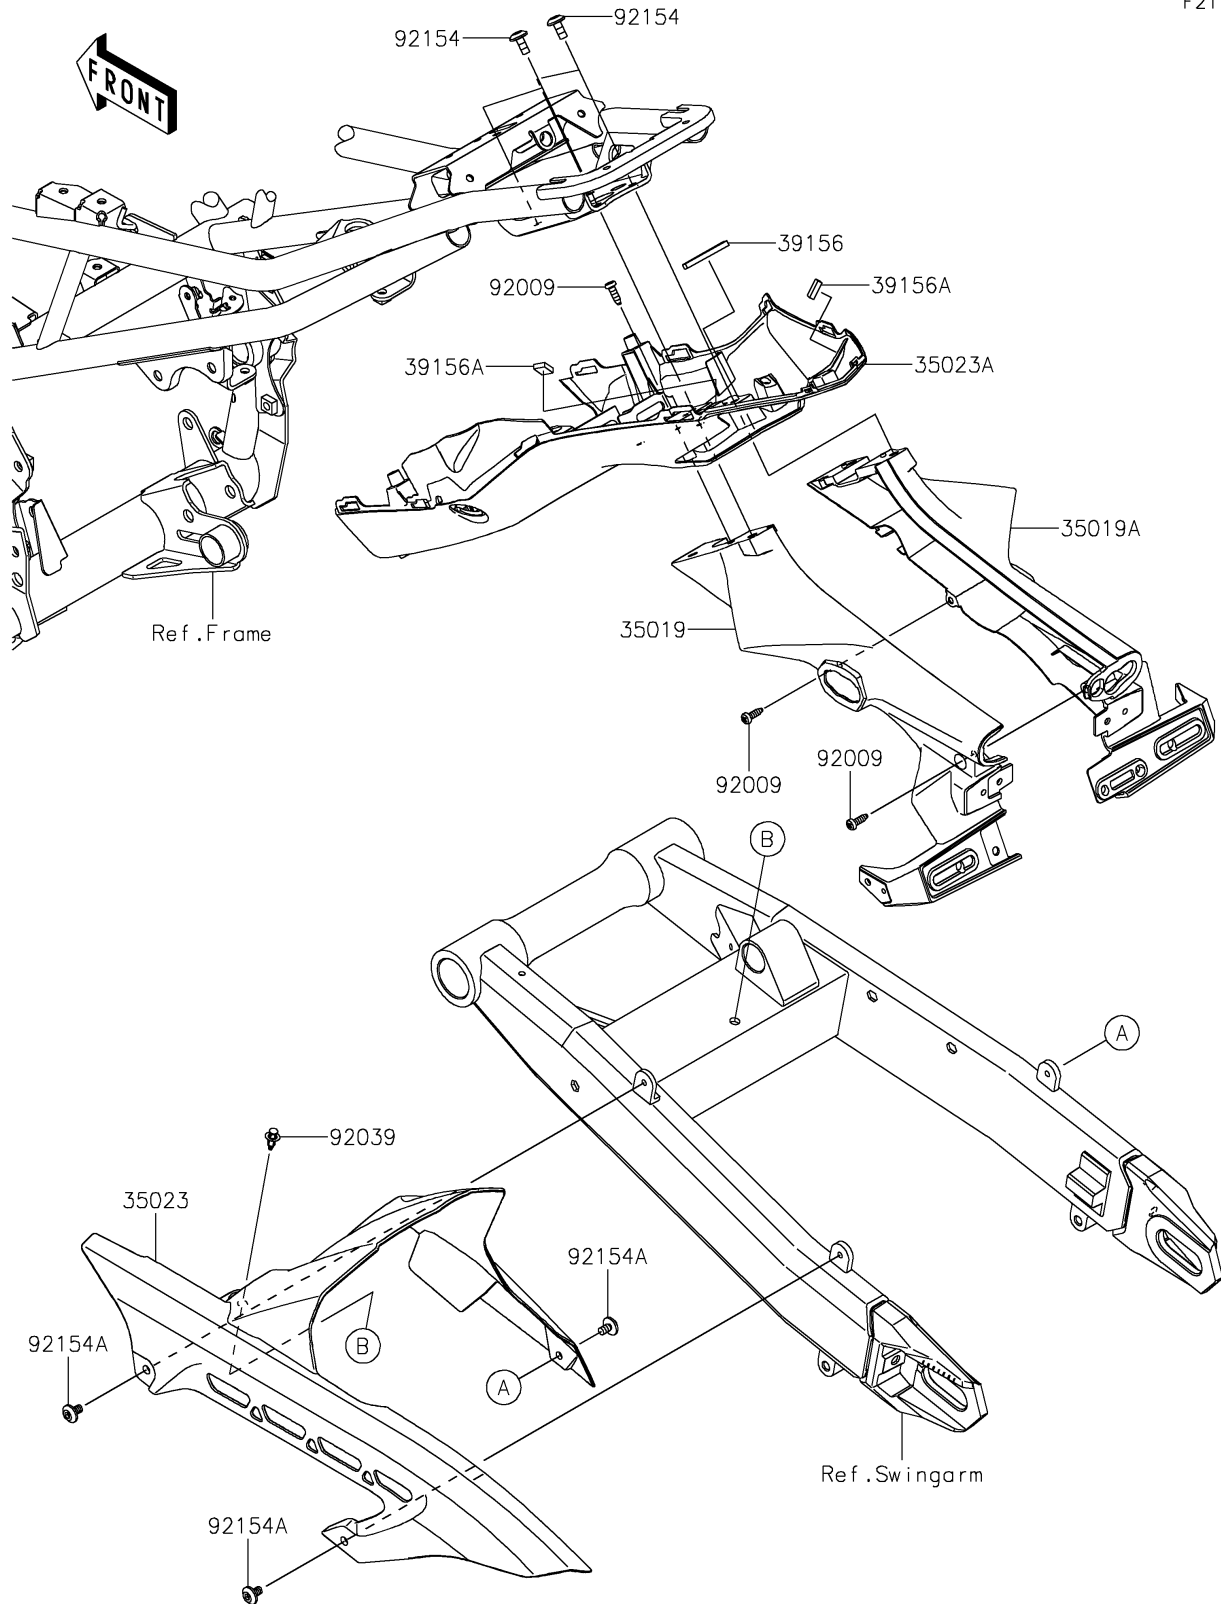

2018 Z900 ABS

PARTS DIAGRAM

Rear Fender(s)

F2172

2018 Z900 ABS

PARTS LIST

Rear Fender(s)

Kawasaki

Let the Good Times Roll®

ITEM NAME

PART NUMBER

QUANTITY
