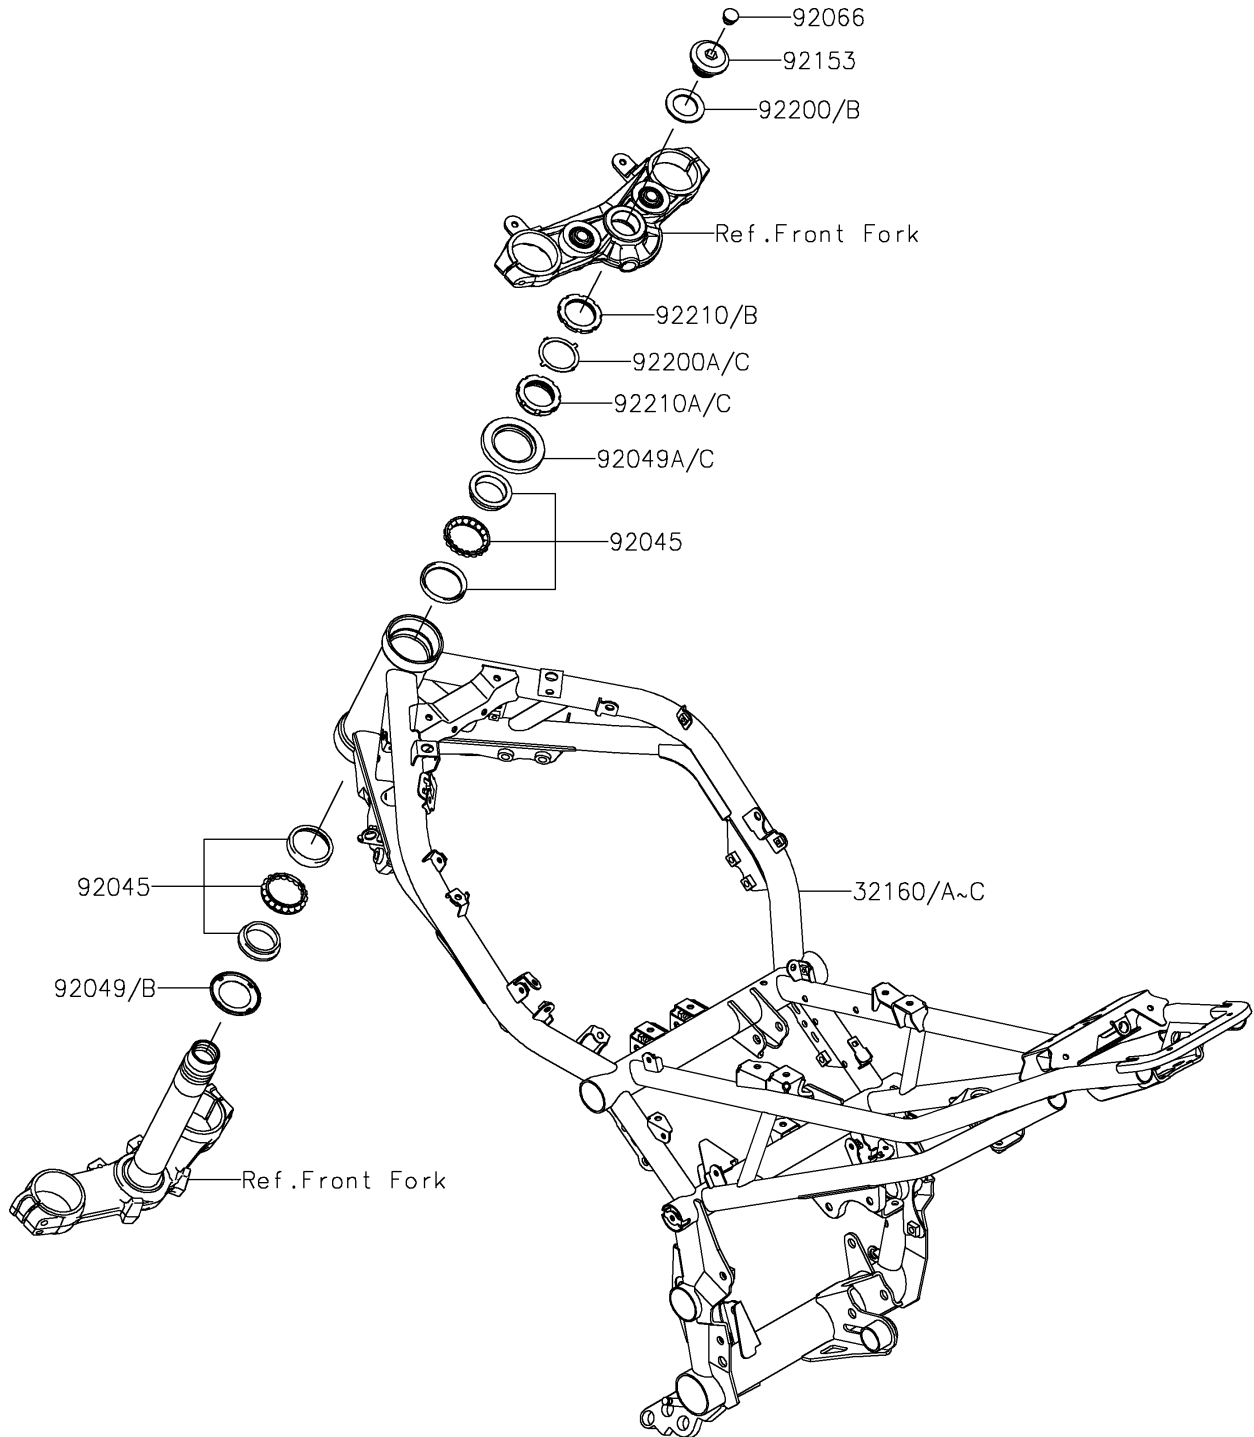

2018 Z900 ABS

PARTS DIAGRAM

Frame

F2120

2018 Z900 ABS

PARTS LIST

Frame

ITEM NAME

PART NUMBER

QUANTITY
