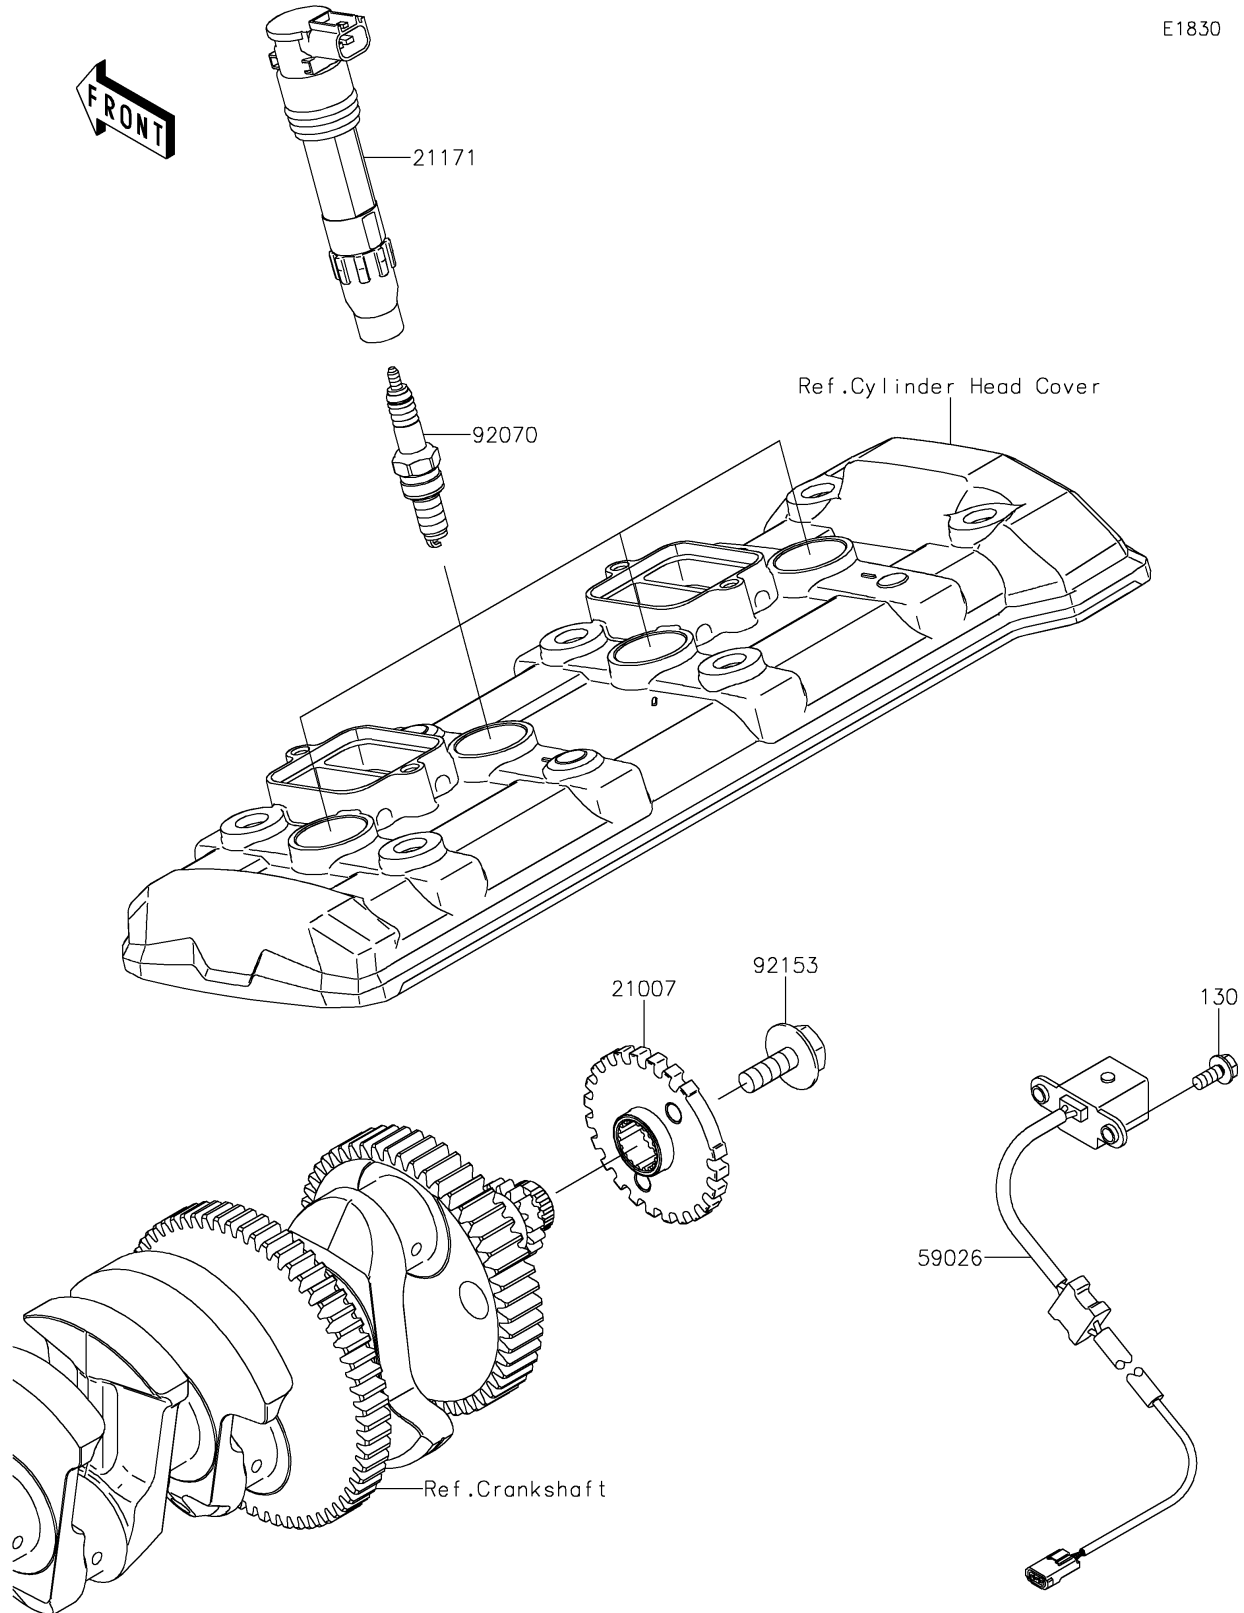

2018 Z900 ABS

PARTS DIAGRAM

Ignition System

E1830

2018 Z900 ABS

PARTS LIST

Ignition System

Kawasaki

Let the Good Times Roll®

ITEM NAME

PART NUMBER

QUANTITY
