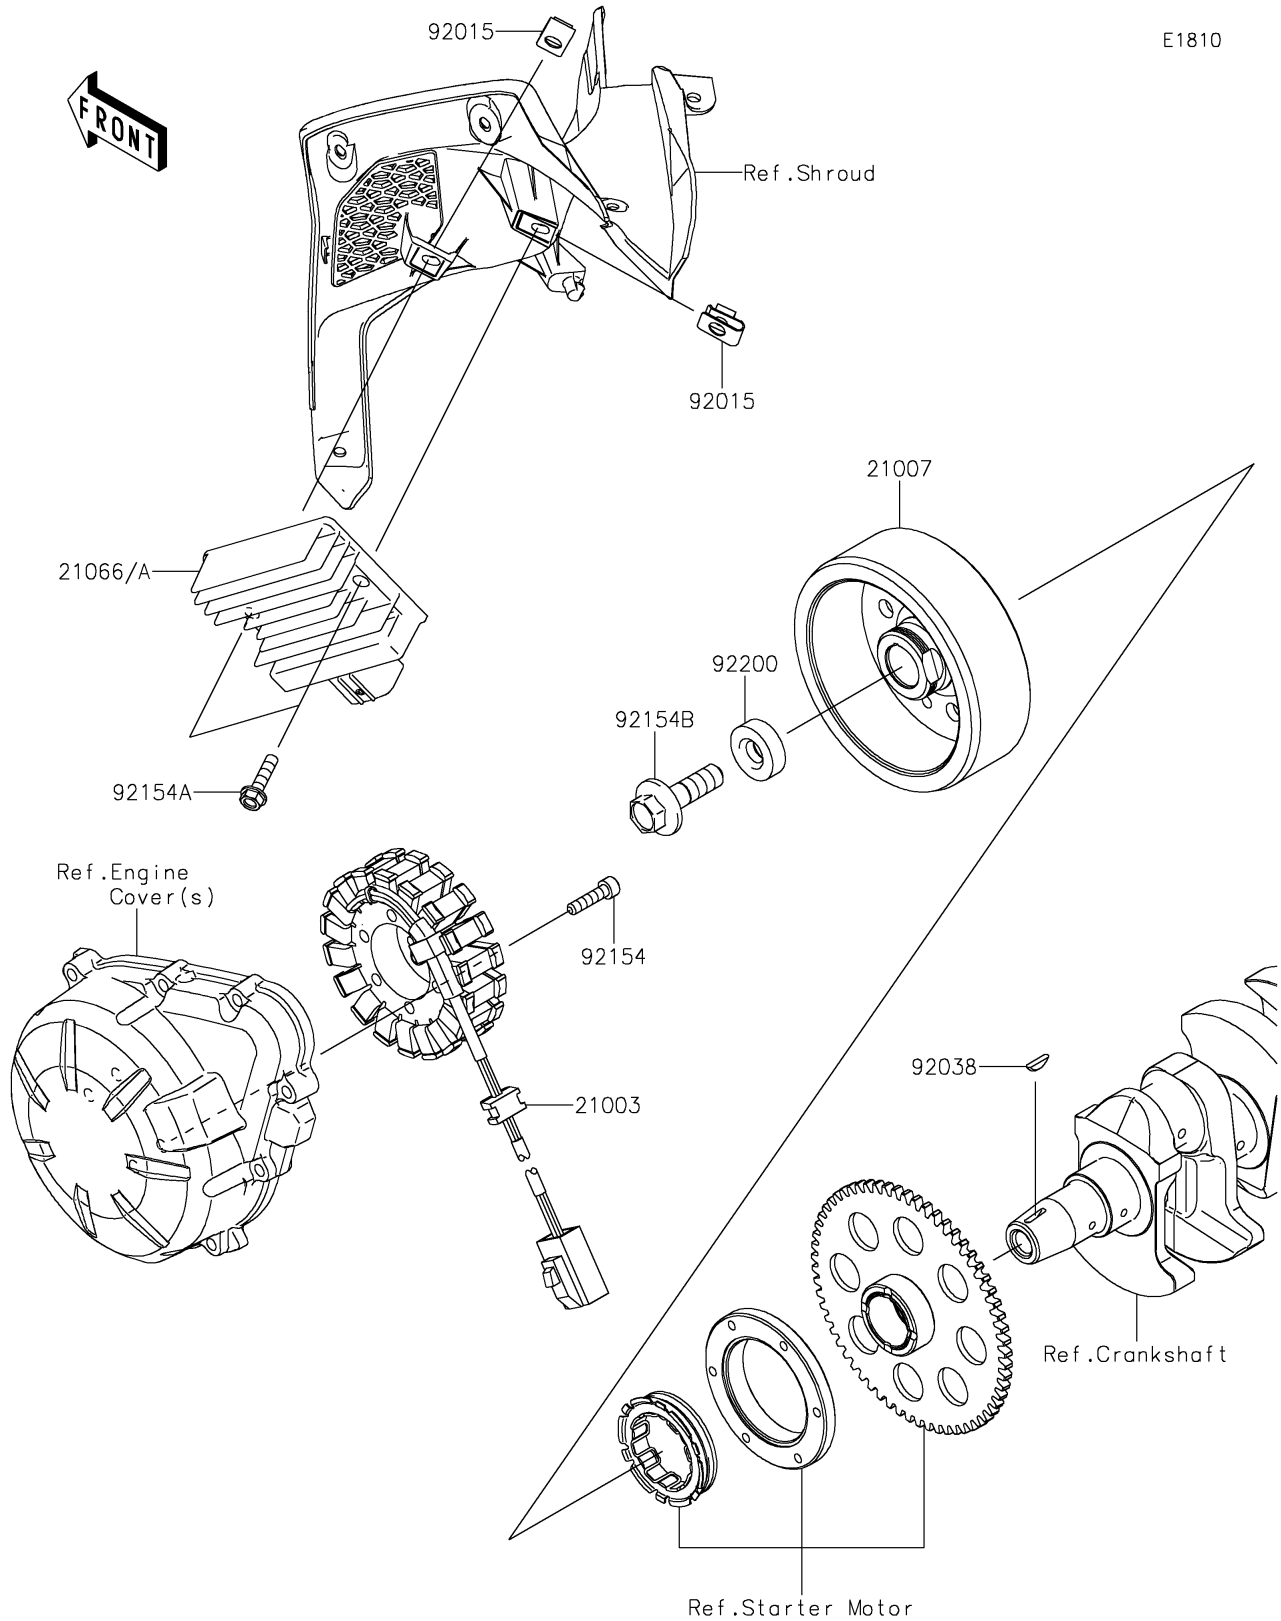

2018 Z900 ABS

PARTS DIAGRAM

Generator

E1810

2018 Z900 ABS

PARTS LIST

Generator

Kawasaki

Let the Good Times Roll®

ITEM NAME

PART NUMBER

QUANTITY
