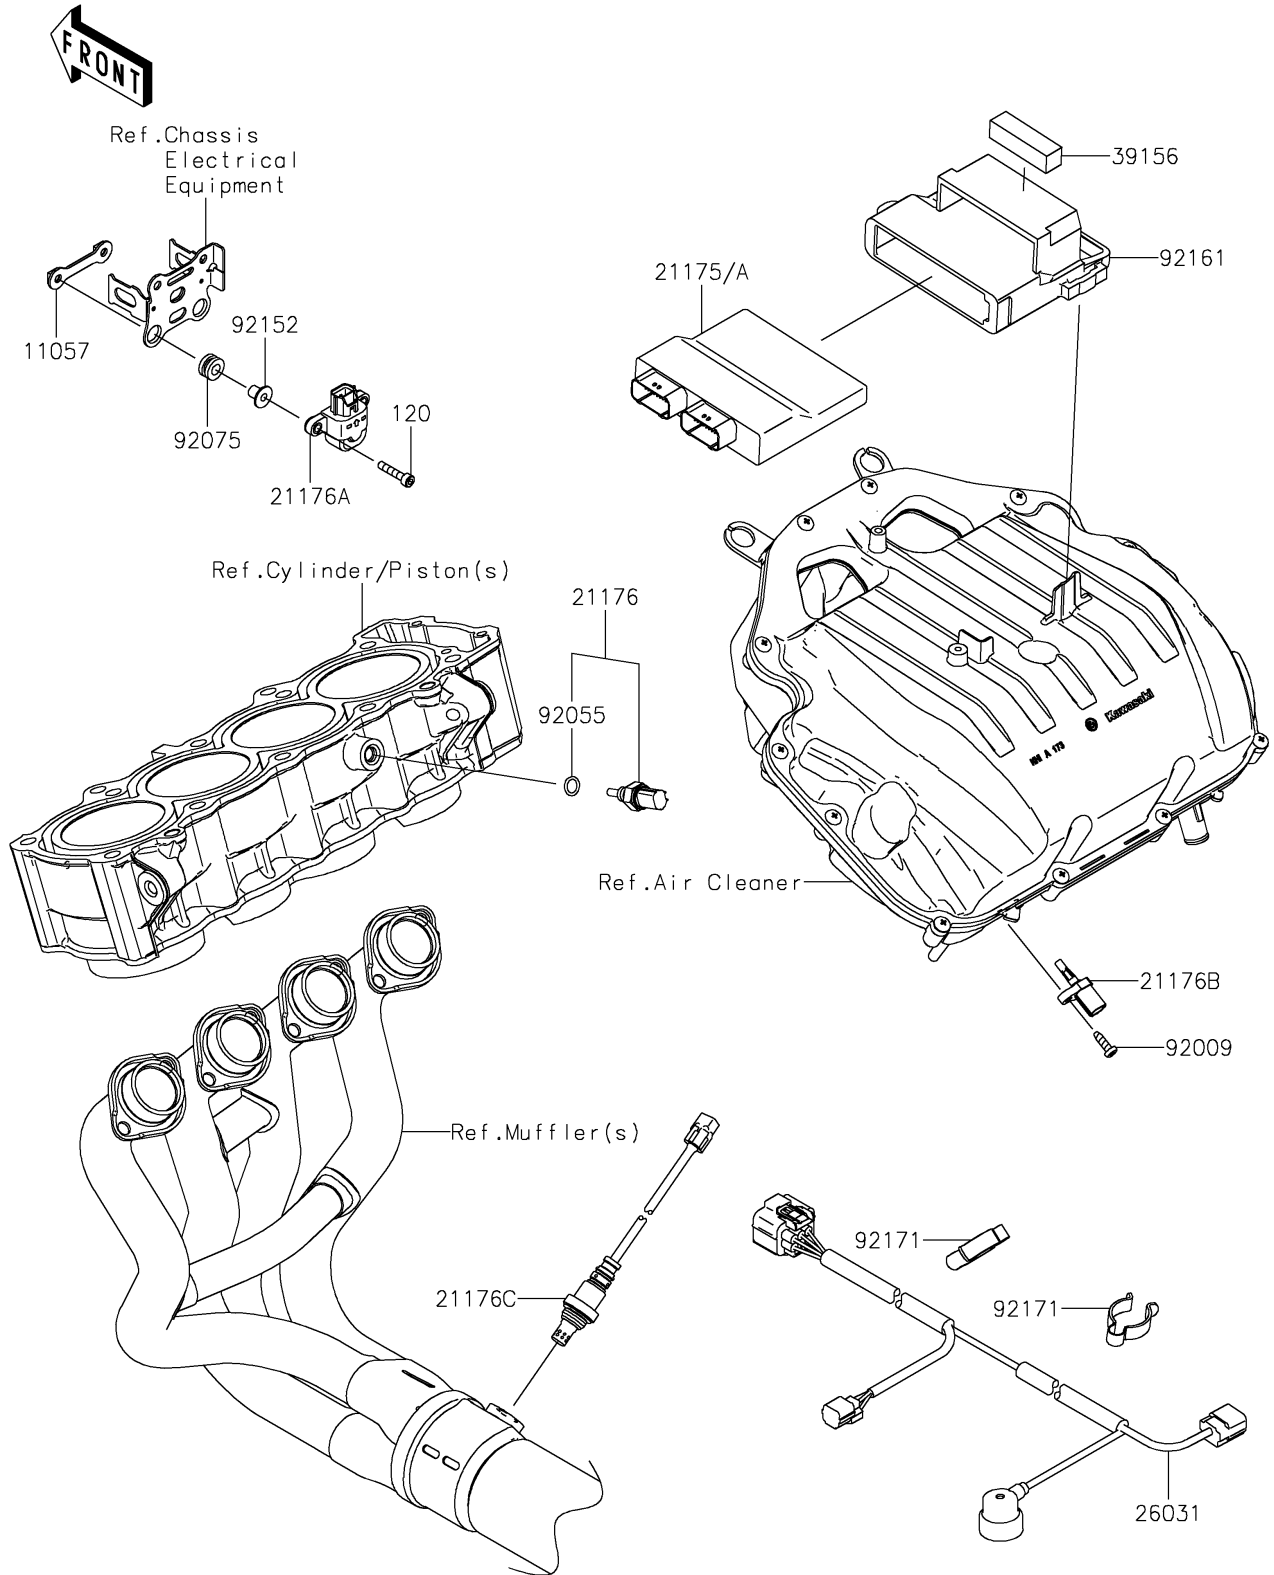

2018 Z900 ABS

PARTS DIAGRAM

Fuel Injection

E1530

2018 Z900 ABS

PARTS LIST

Fuel Injection

Kawasaki

Let the Good Times Roll®

ITEM NAME

PART NUMBER

QUANTITY
