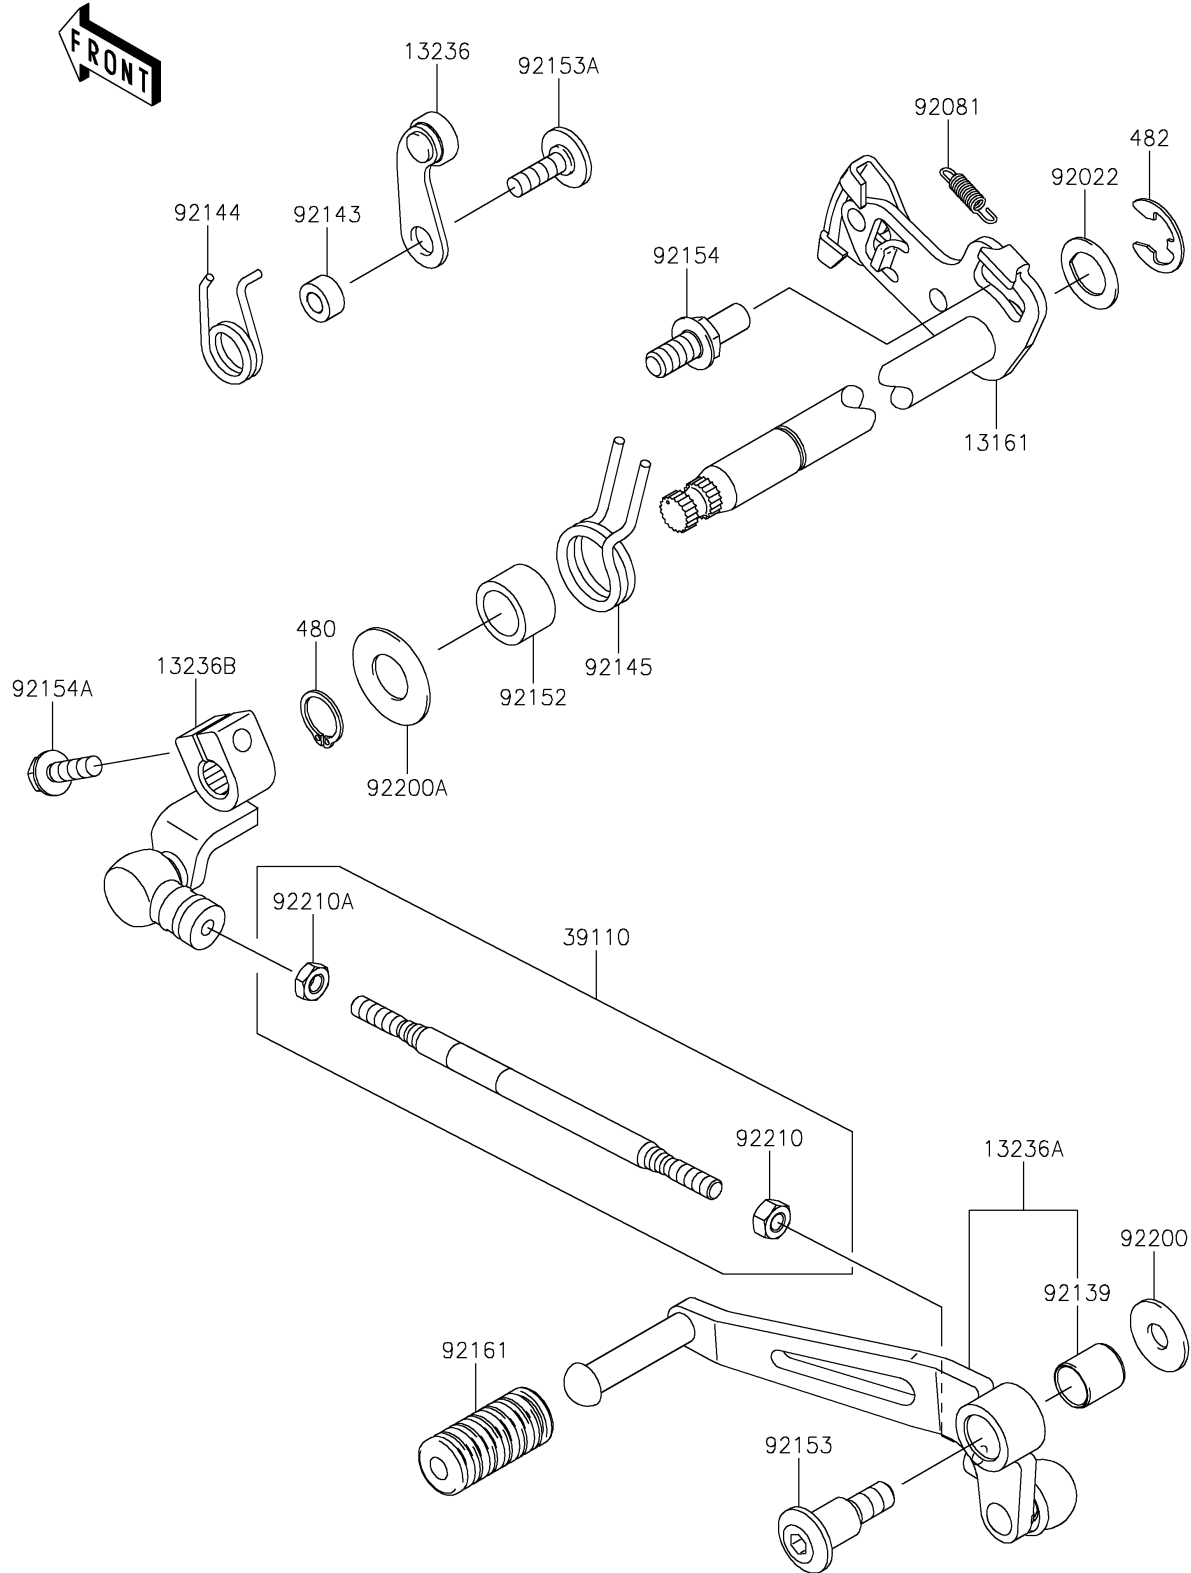

2018 Z900 ABS

PARTS DIAGRAM

Gear Change Mechanism

E1370

2018 Z900 ABS

PARTS LIST

Gear Change Mechanism

Kawasaki

Let the Good Times Roll®

ITEM NAME

PART NUMBER

QUANTITY
