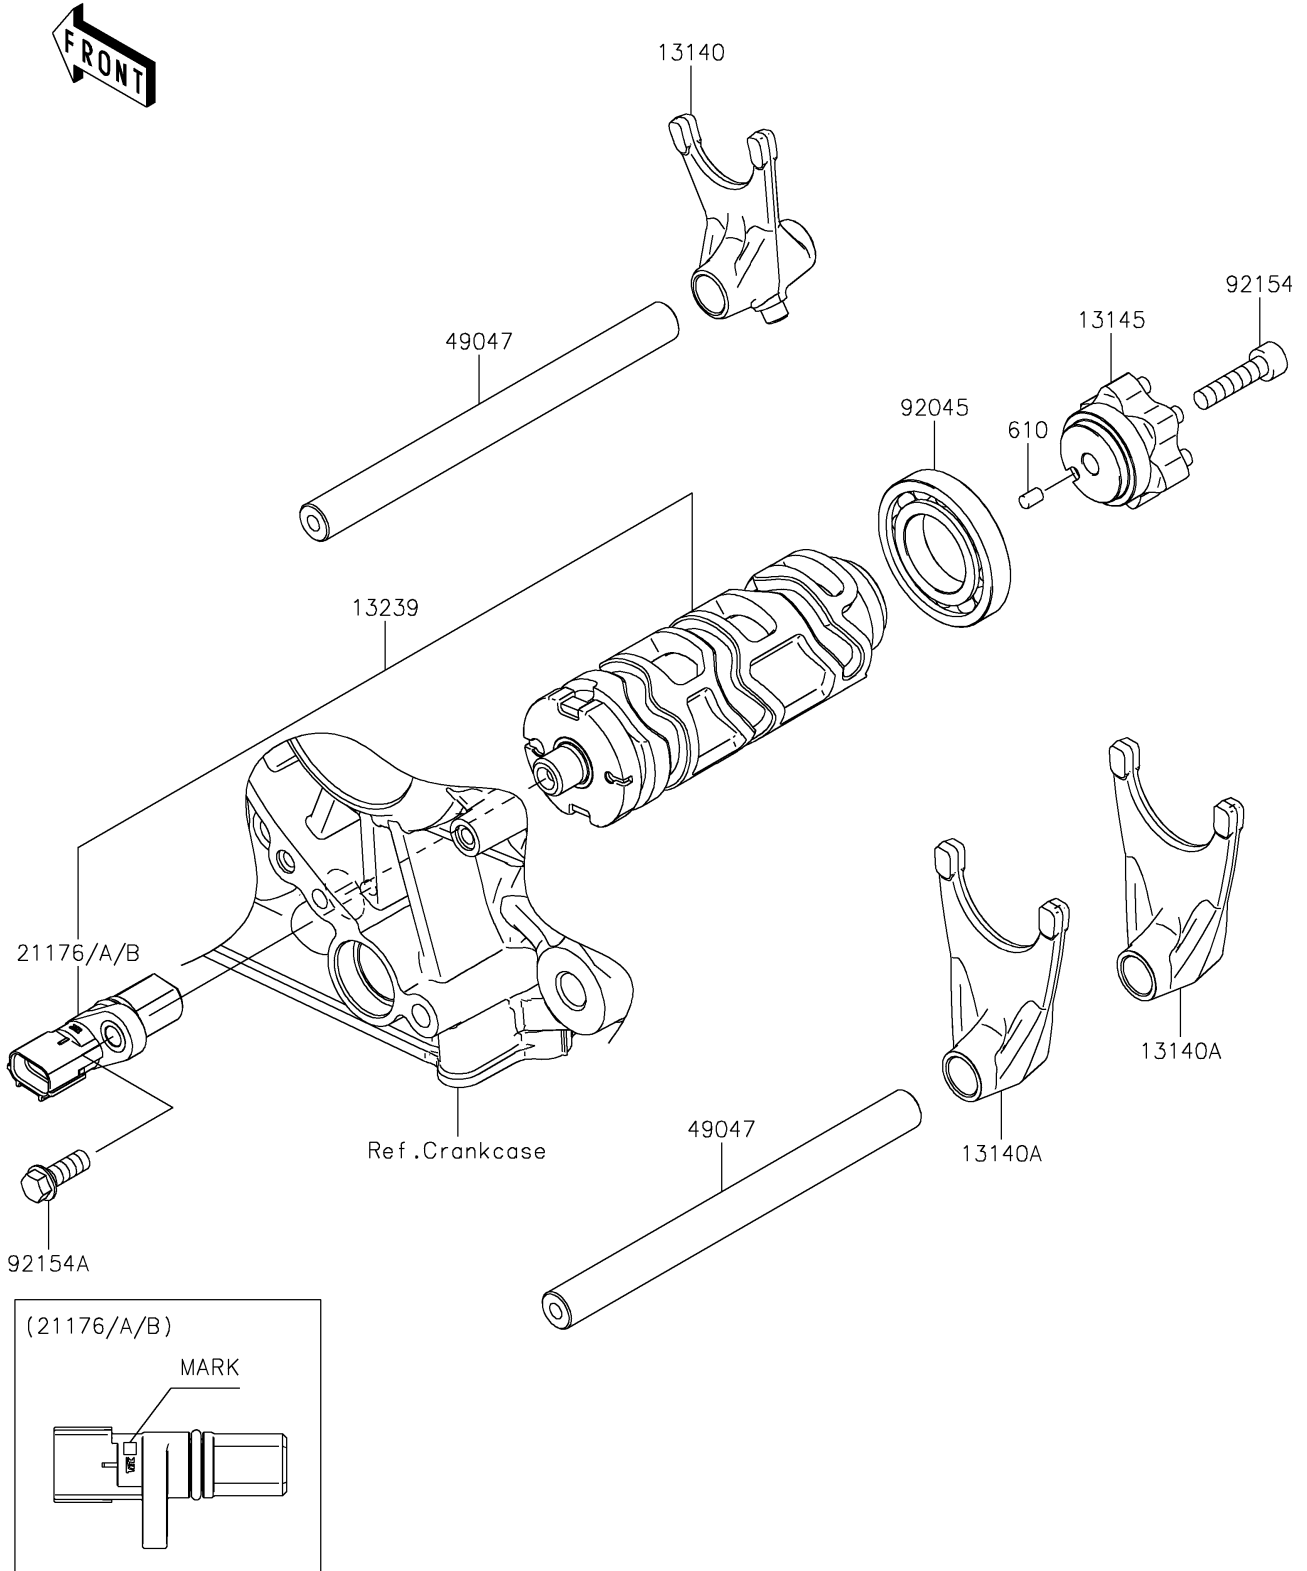

2018 Z900 ABS

PARTS DIAGRAM

Gear Change Drum/Shift Fork(s)

E1362

2018 Z900 ABS

PARTS LIST

Gear Change Drum/Shift Fork(s)

ITEM NAME

PART NUMBER

QUANTITY
