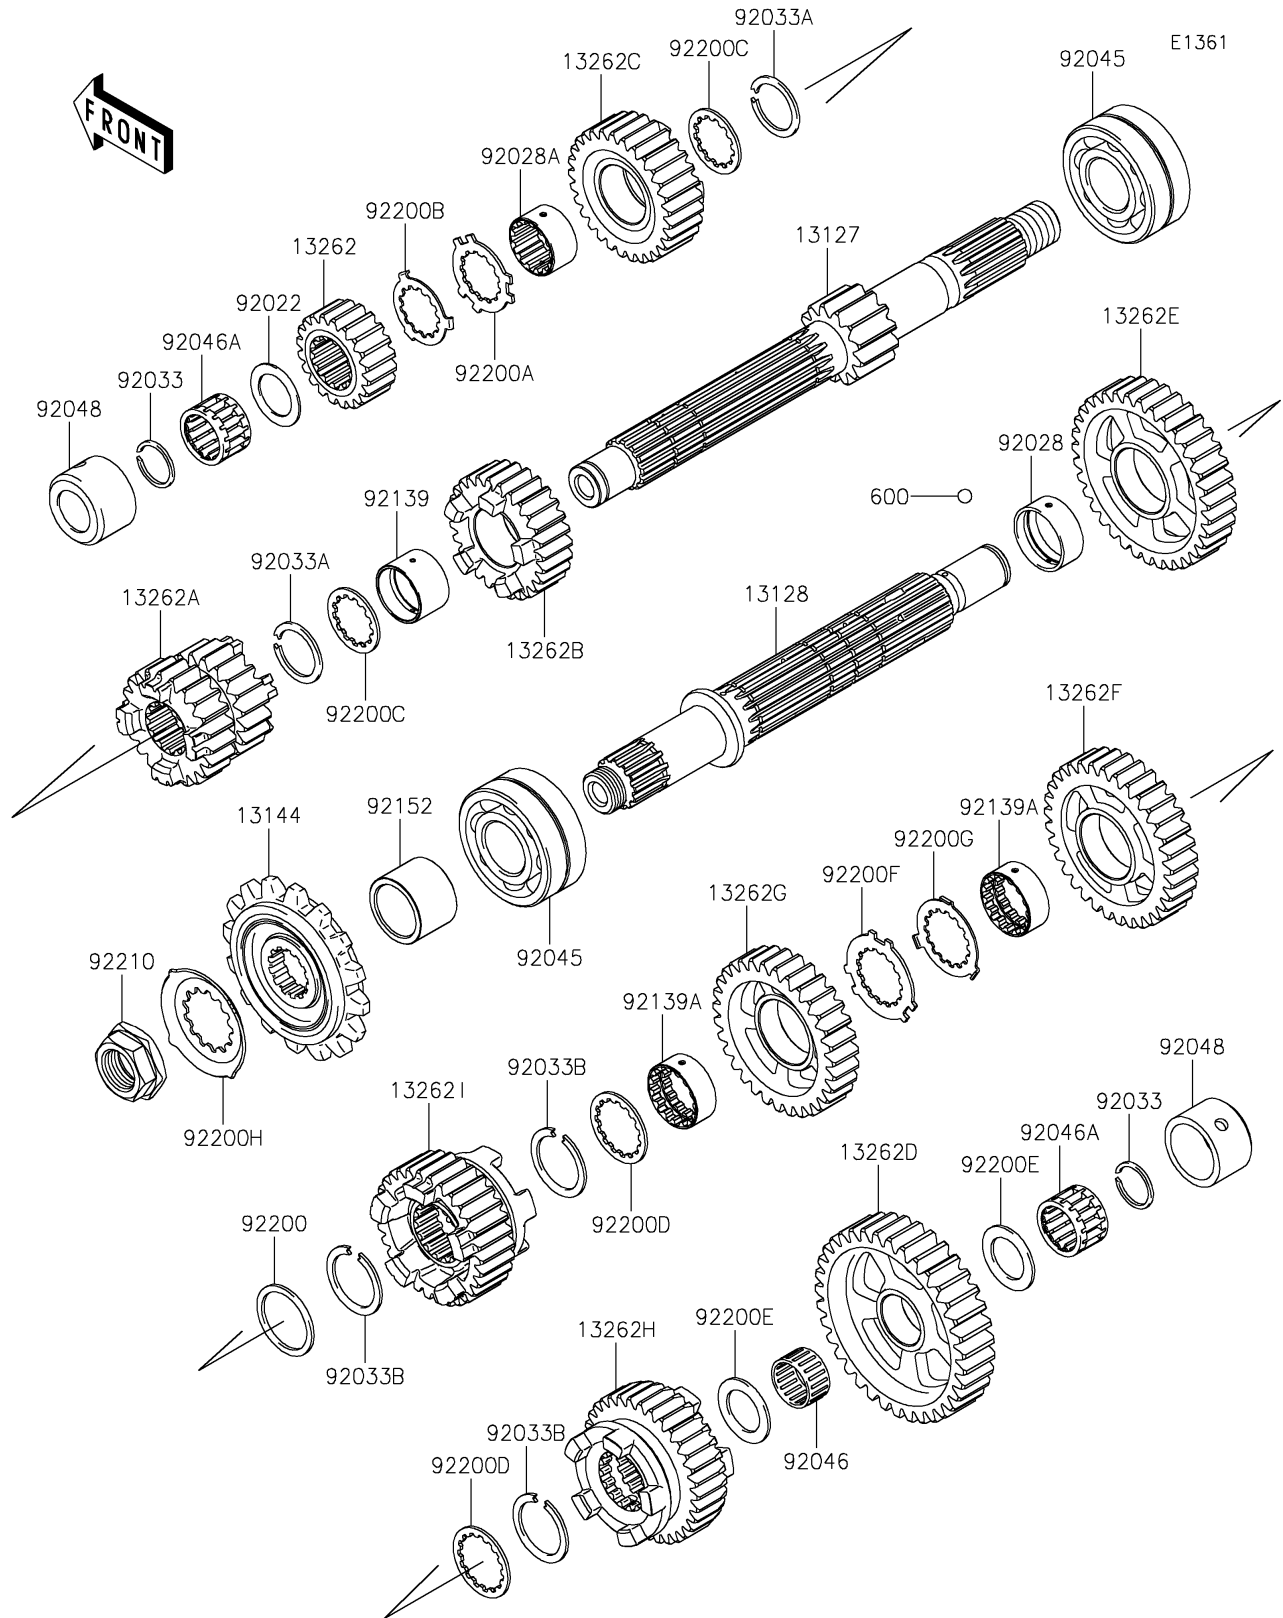

2018 Z900 ABS

PARTS DIAGRAM

Transmission

2018 Z900 ABS

PARTS LIST

Transmission

Kawasaki

Let the Good Times Roll®

ITEM NAME

PART NUMBER

QUANTITY
