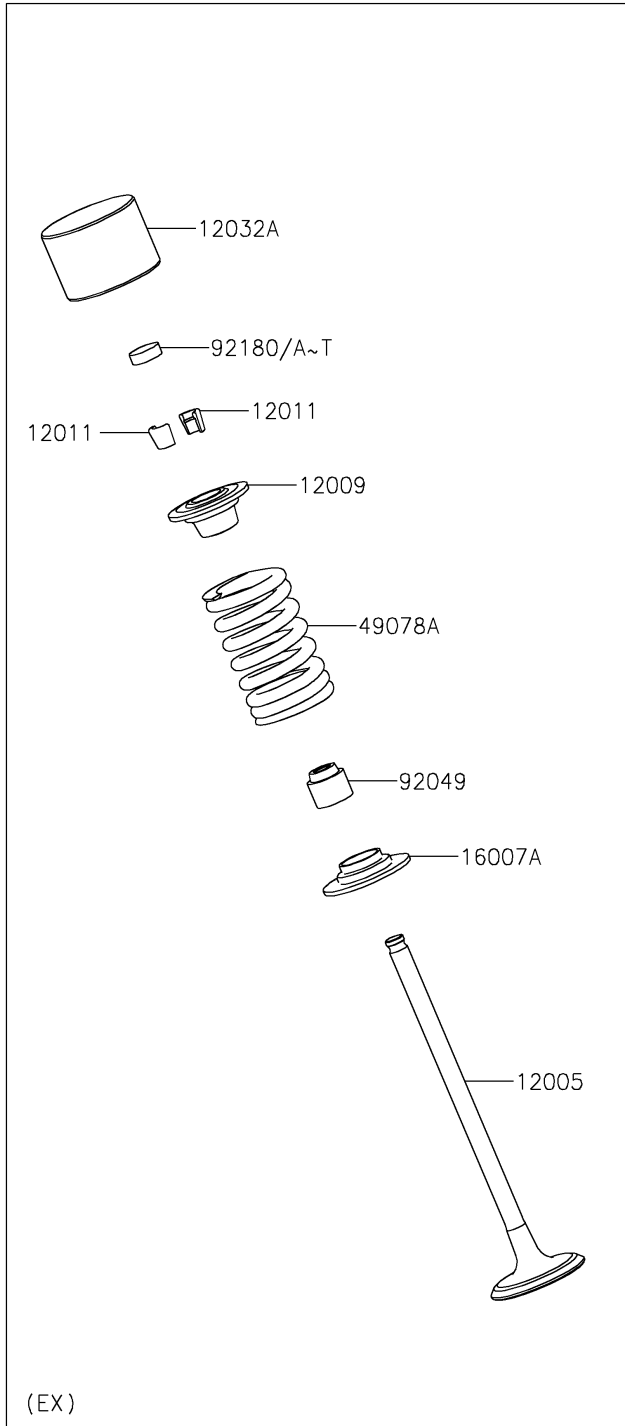

2018 Z900 ABS

PARTS DIAGRAM

Valve(s)

E1210

2018 Z900 ABS

PARTS LIST

Valve(s)

ITEM NAME

PART NUMBER

QUANTITY
