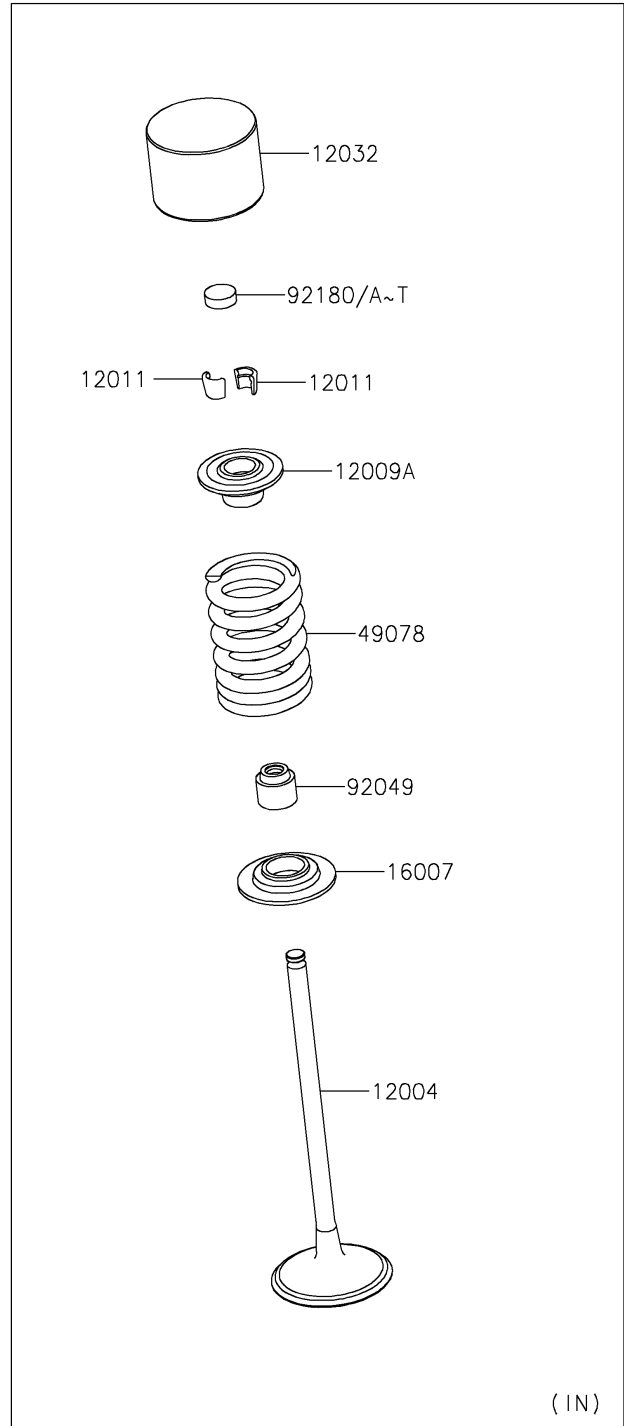

2018 Z900 ABS

PARTS DIAGRAM

Valve(s)

E1210

2018 Z900 ABS

PARTS LIST

Valve(s)

ITEM NAME

PART NUMBER

QUANTITY
