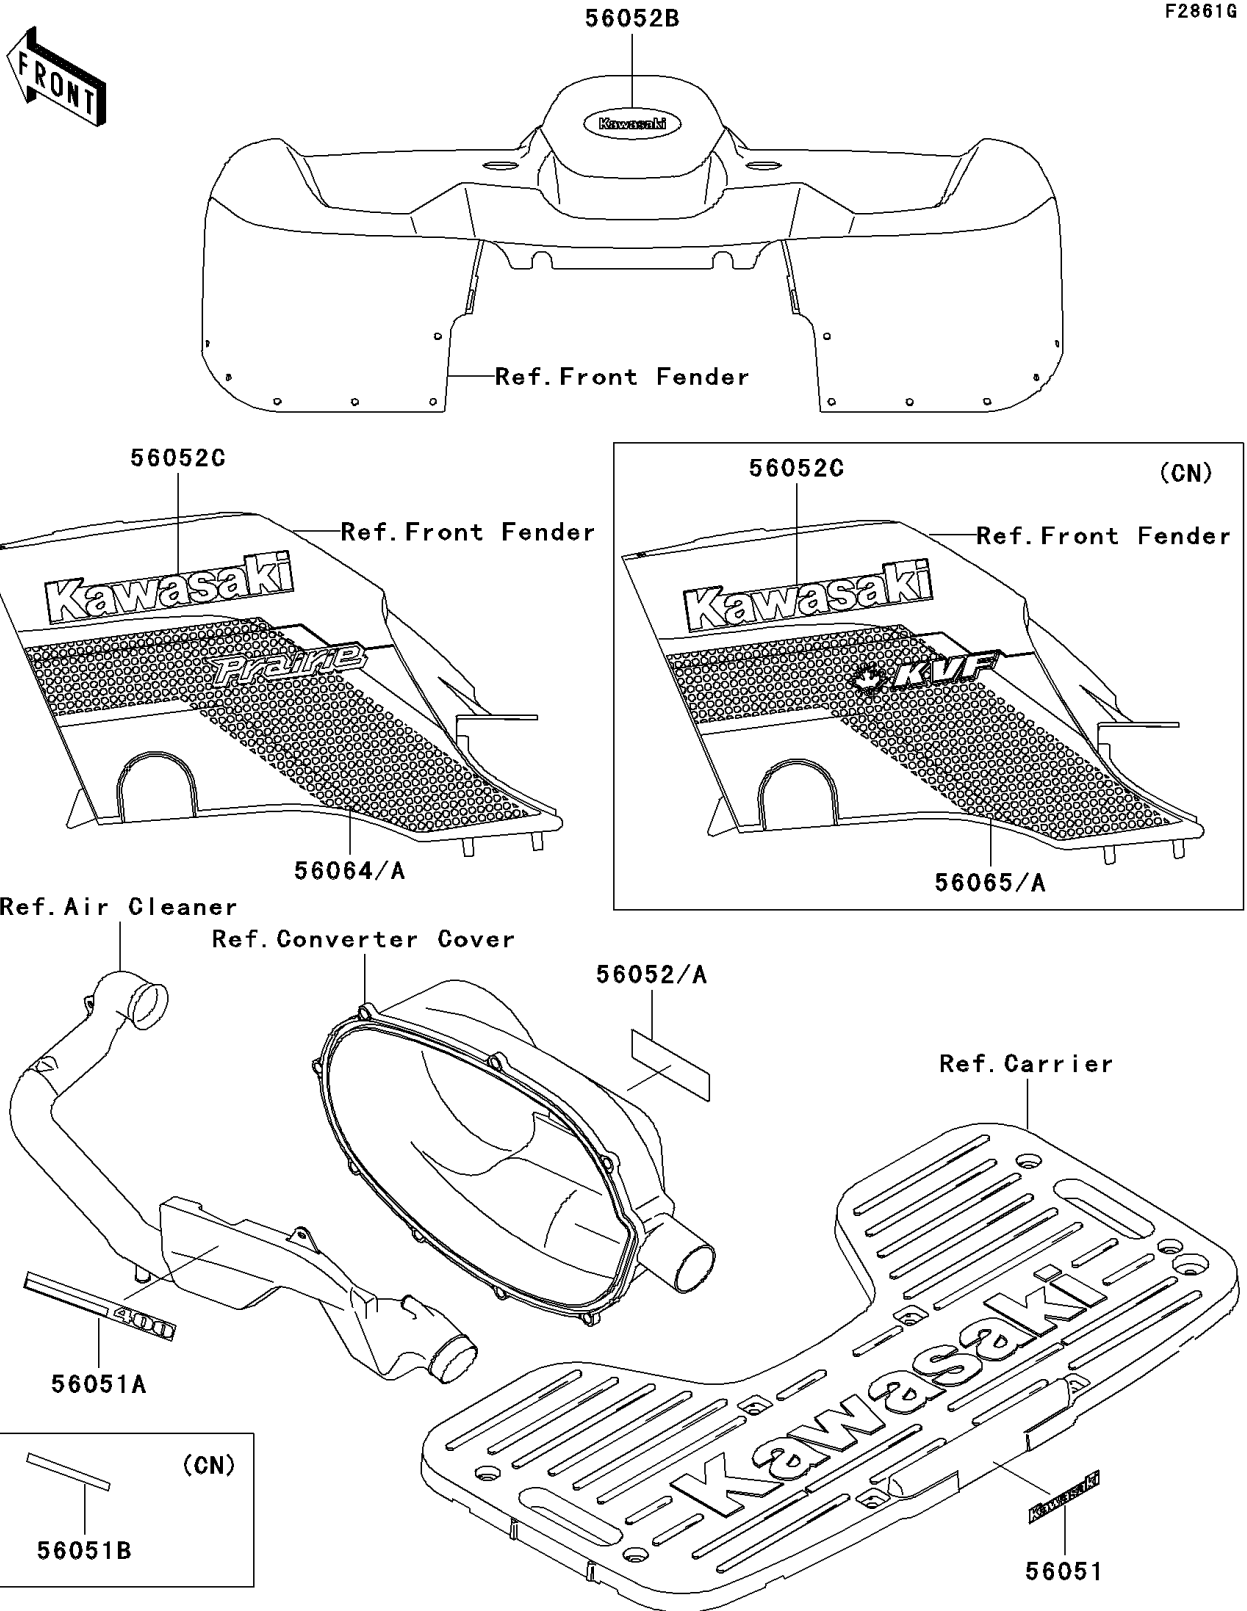

2002 Prairie 400 4X4

PARTS DIAGRAM

Decals(Red)(C4)

2002 Prairie 400 4X4

PARTS LIST

Decals(Red)(C4)

ITEM NAME

PART NUMBER

QUANTITY
