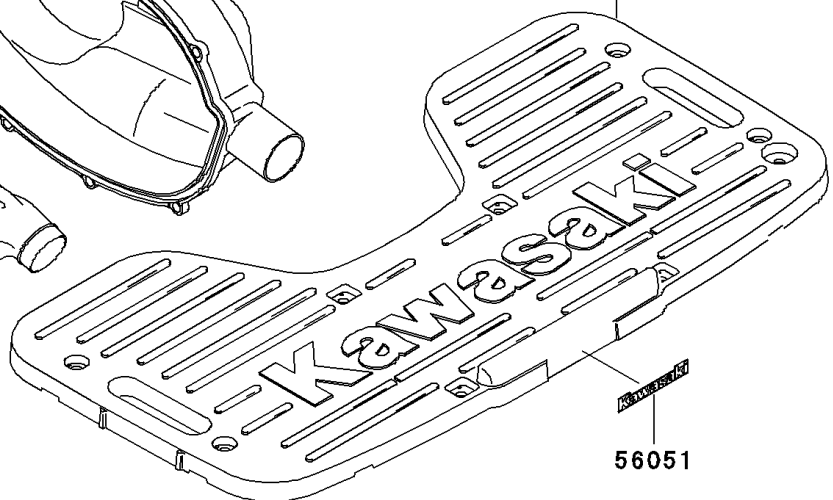

2002 Prairie 400 4X4

PARTS DIAGRAM

Decals(Green)(C4)

56052B

F2861F

Ref. Air Cleaner

Ref. Converter Cover

56052/A

56051A

Ref. Carrier

56051B

56051