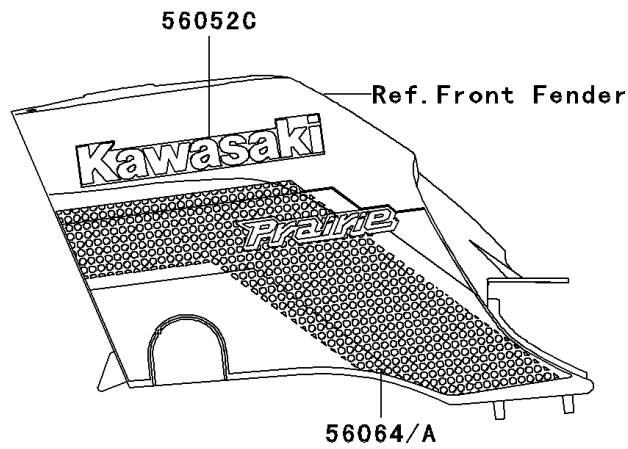

2002 Prairie 400 4X4

PARTS DIAGRAM

Decals(Green)(C4)

56052B

F2861F

Ref. Air Cleaner

Ref. Converter Cover

56052/A