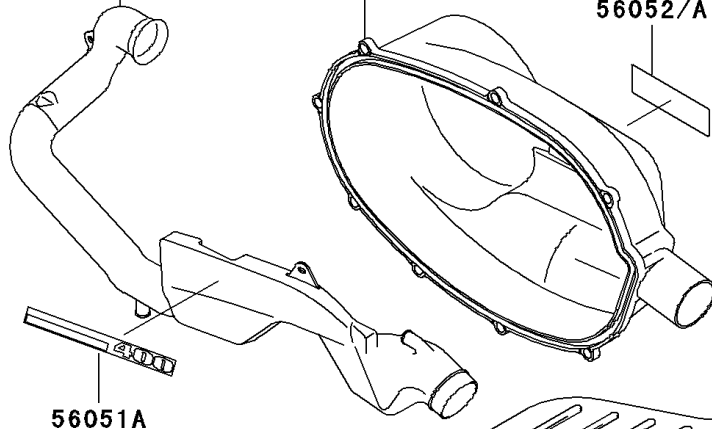

2002 Prairie 400 4X4

PARTS DIAGRAM

Decals(Green)(C4)

56052B

F2861F

Ref. Air Cleaner

Ref. Converter Cover

56052/A

PART NUMBER

QUANTITY
