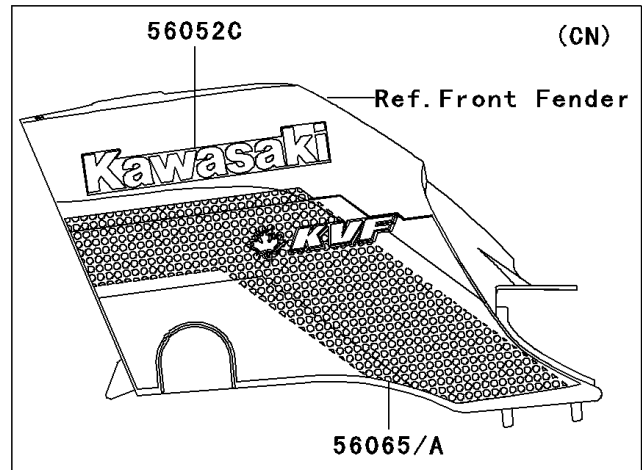

2002 Prairie 400 4X4

PARTS DIAGRAM

Decals(Green)(C4)

56052B

F2861F

Ref. Air Cleaner

Ref. Converter Cover

56052/A