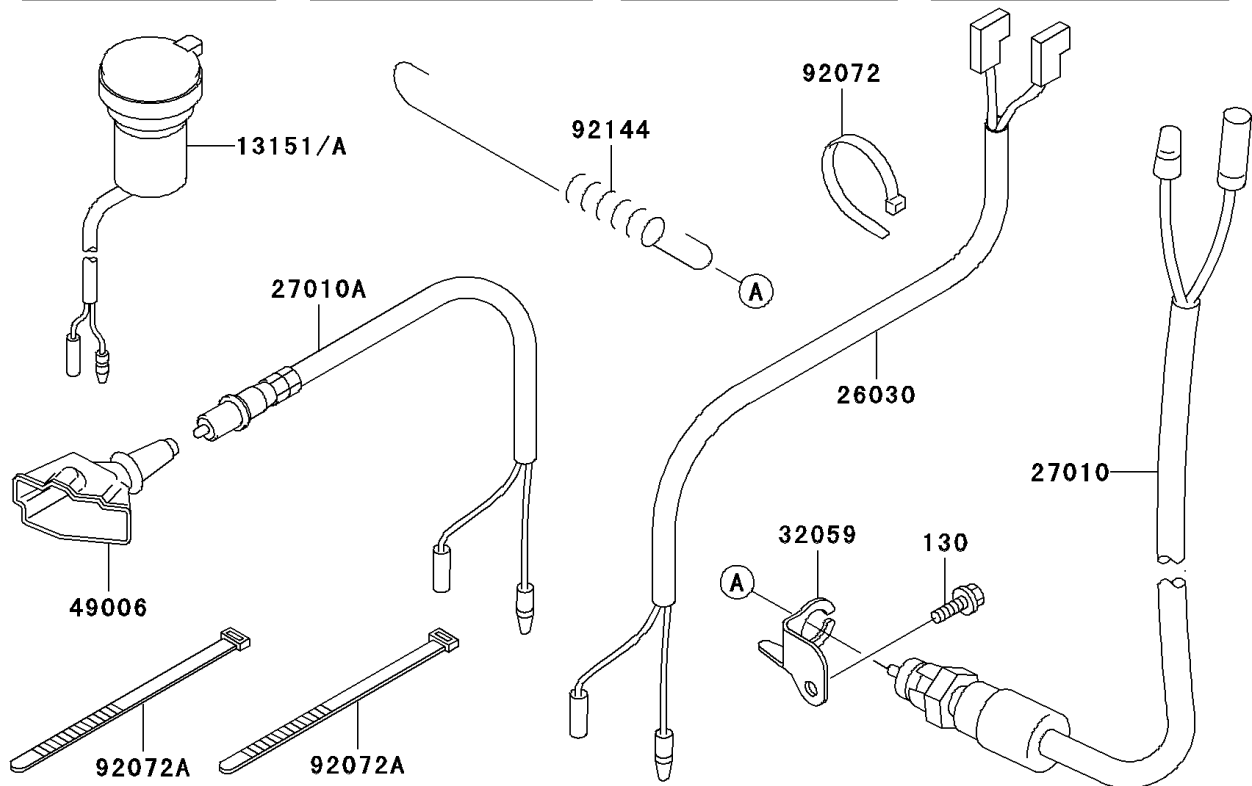

2002 Prairie 400 4X4

PARTS DIAGRAM

Ignition Switch

2002 Prairie 400 4X4

PARTS LIST

Ignition Switch

ITEM NAME

PART NUMBER

QUANTITY
