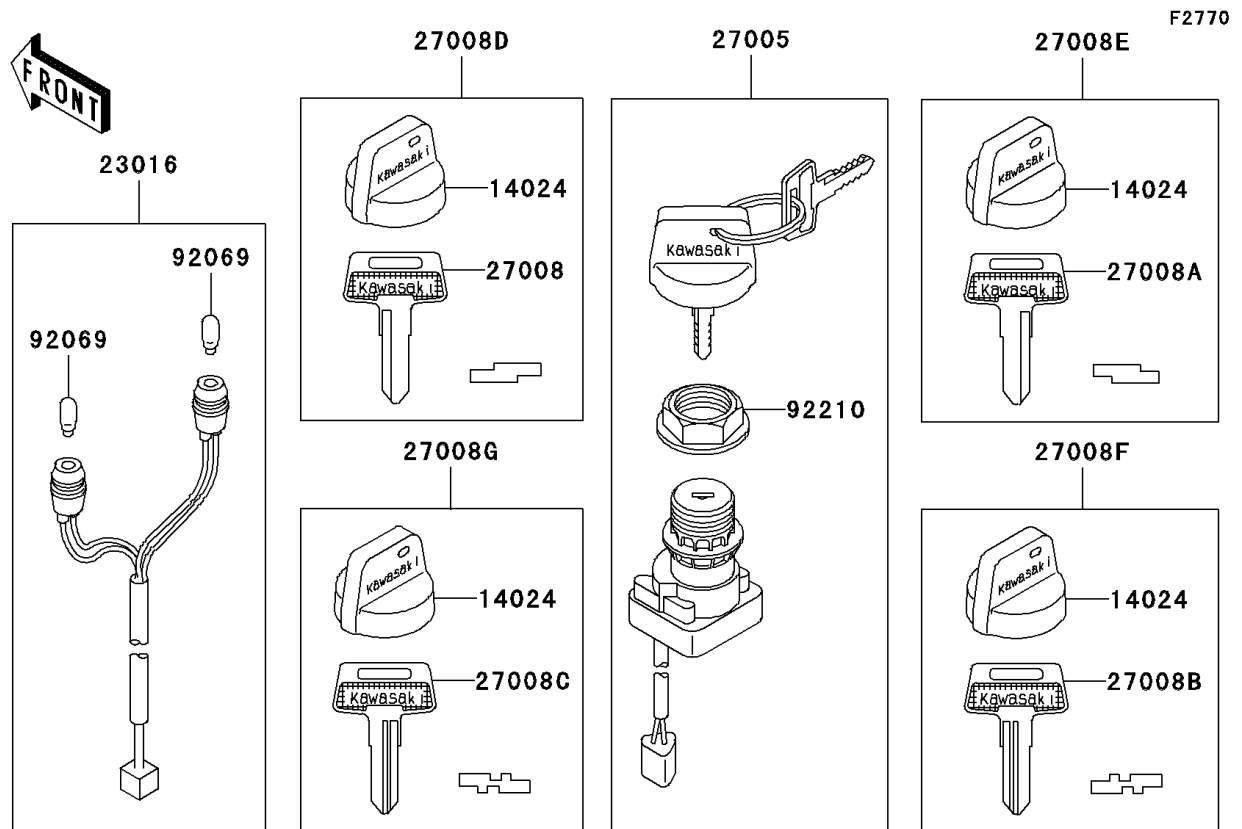

2002 Prairie 400 4X4

PARTS DIAGRAM

Ignition Switch

2002 Prairie 400 4X4

PARTS LIST

Ignition Switch

ITEM NAME

PART NUMBER

QUANTITY
