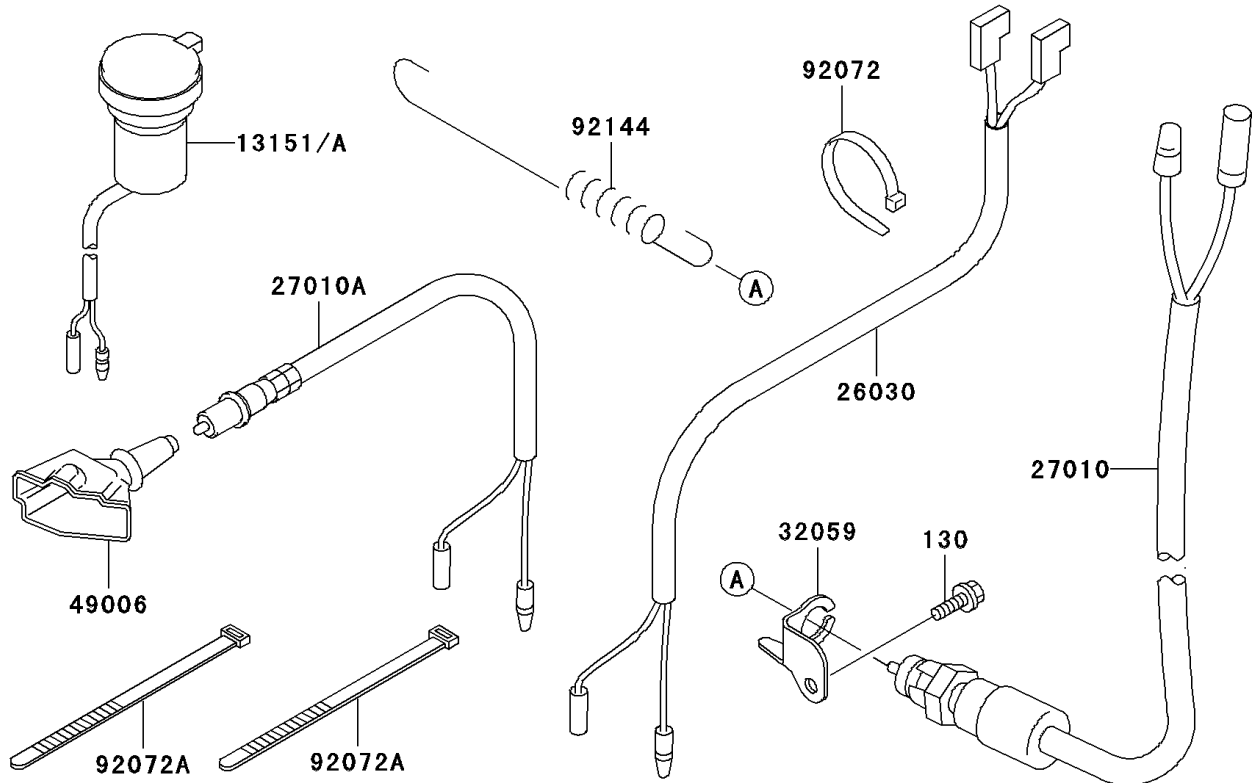

1999 Prairie 400 4X4

PARTS DIAGRAM

Ignition Switch

1999 Prairie 400 4X4

PARTS LIST

Ignition Switch

ITEM NAME

PART NUMBER

QUANTITY
