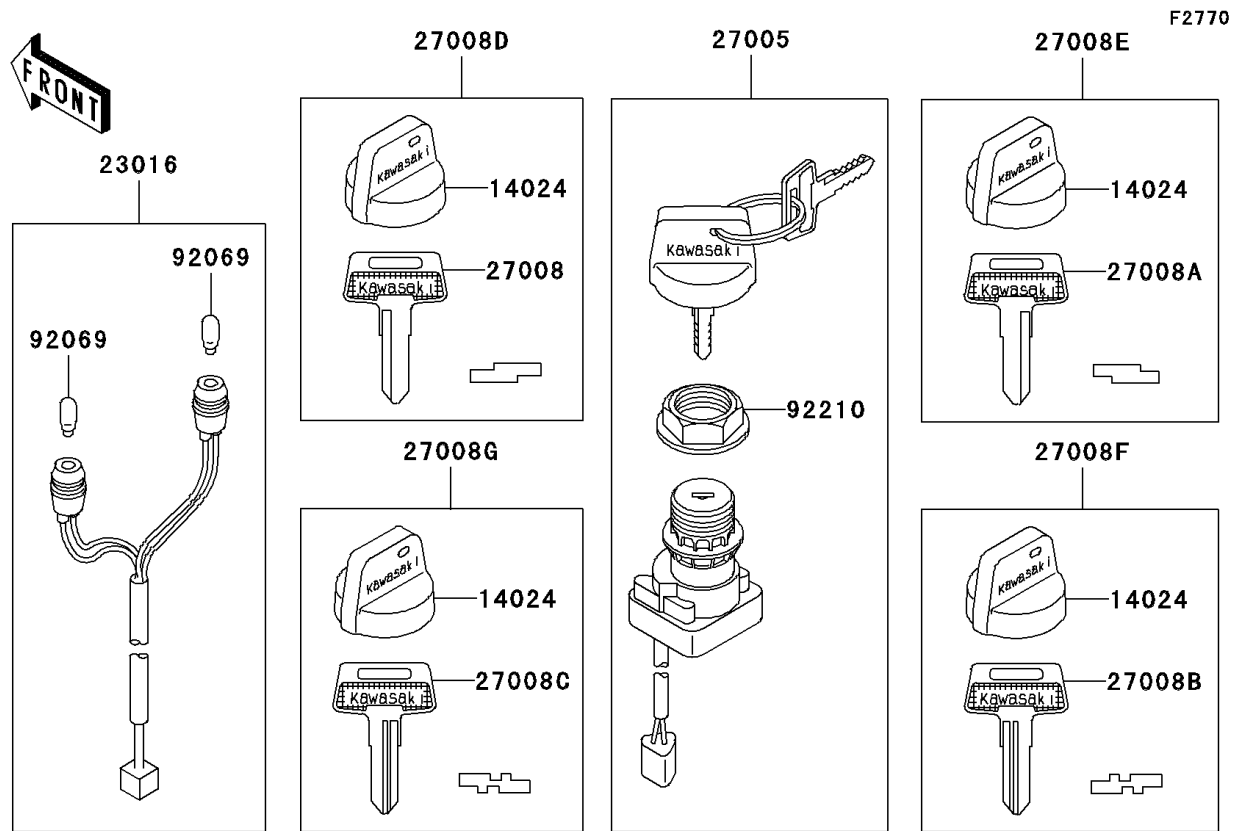

1999 Prairie 400 4X4

PARTS DIAGRAM

Ignition Switch

1999 Prairie 400 4X4

PARTS LIST

Ignition Switch

ITEM NAME

PART NUMBER

QUANTITY
