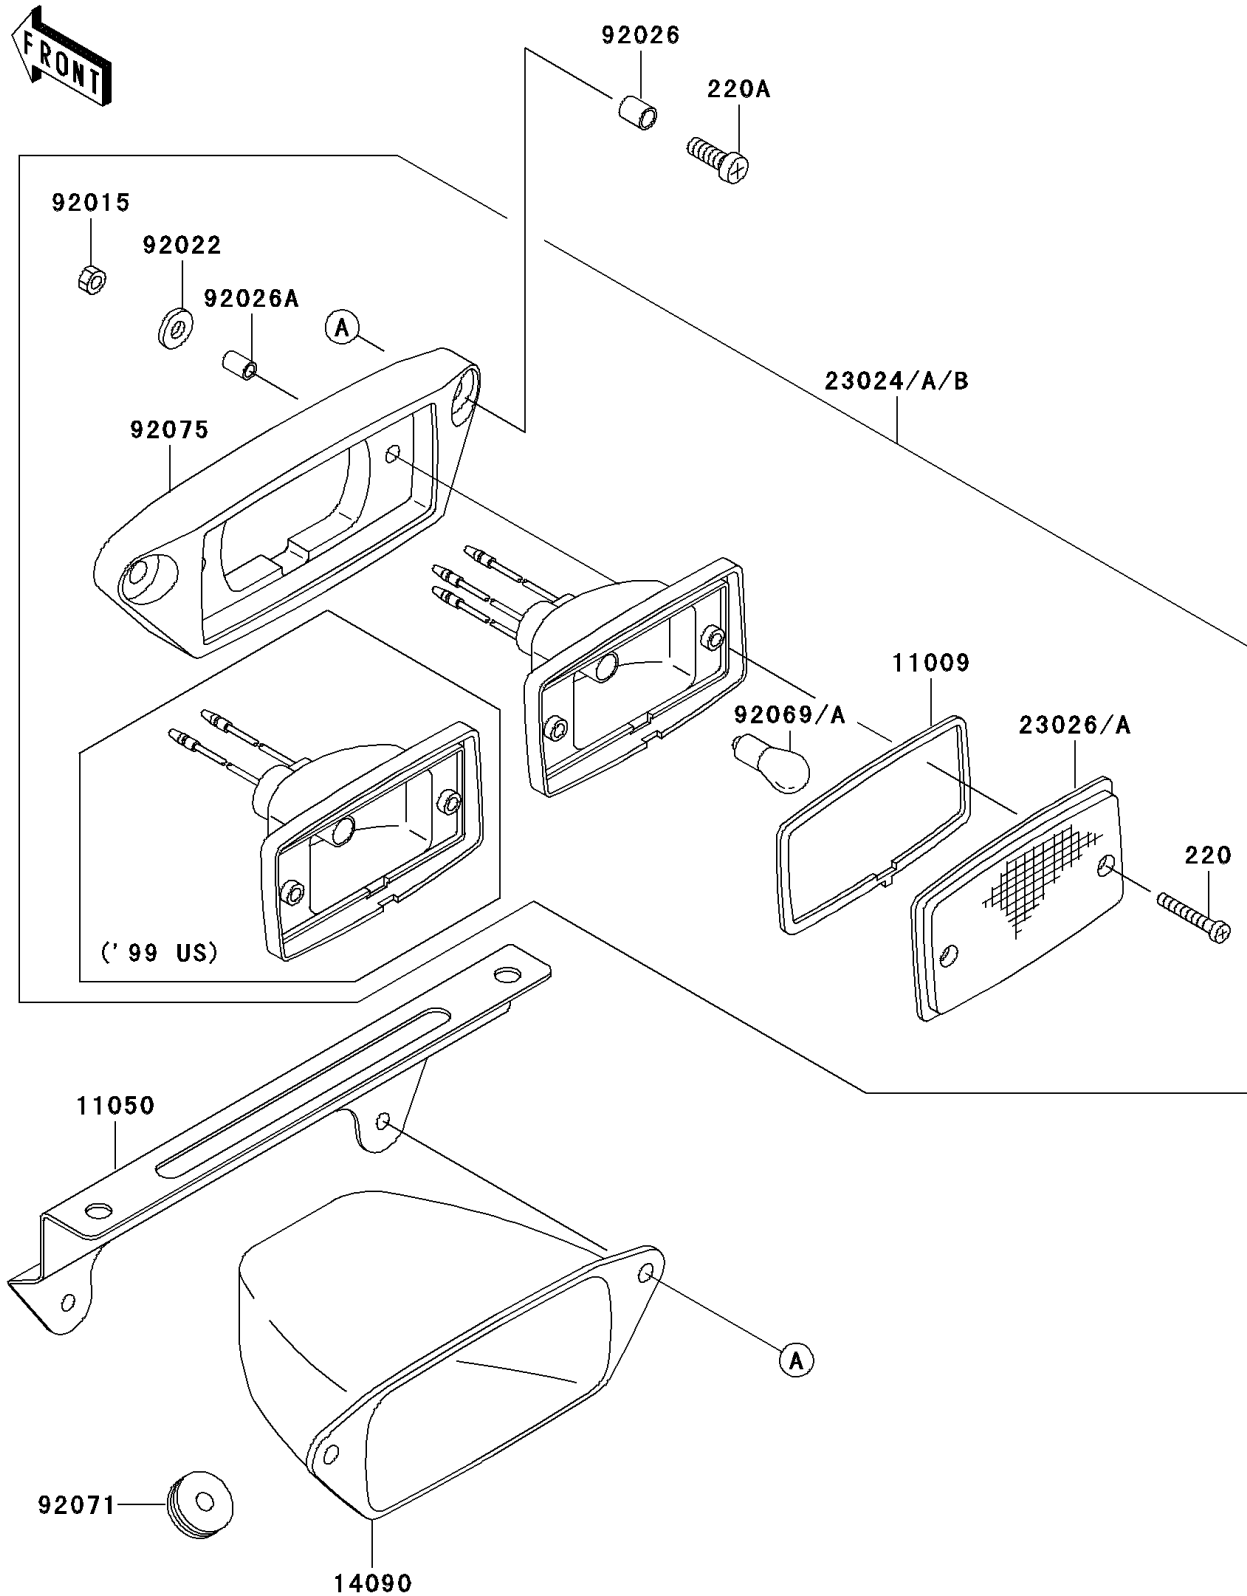

2002 Prairie 400 4X4

PARTS DIAGRAM

Taillight(s)

F2720

2002 Prairie 400 4X4

PARTS LIST

Taillight(s)

ITEM NAME

PART NUMBER

QUANTITY
