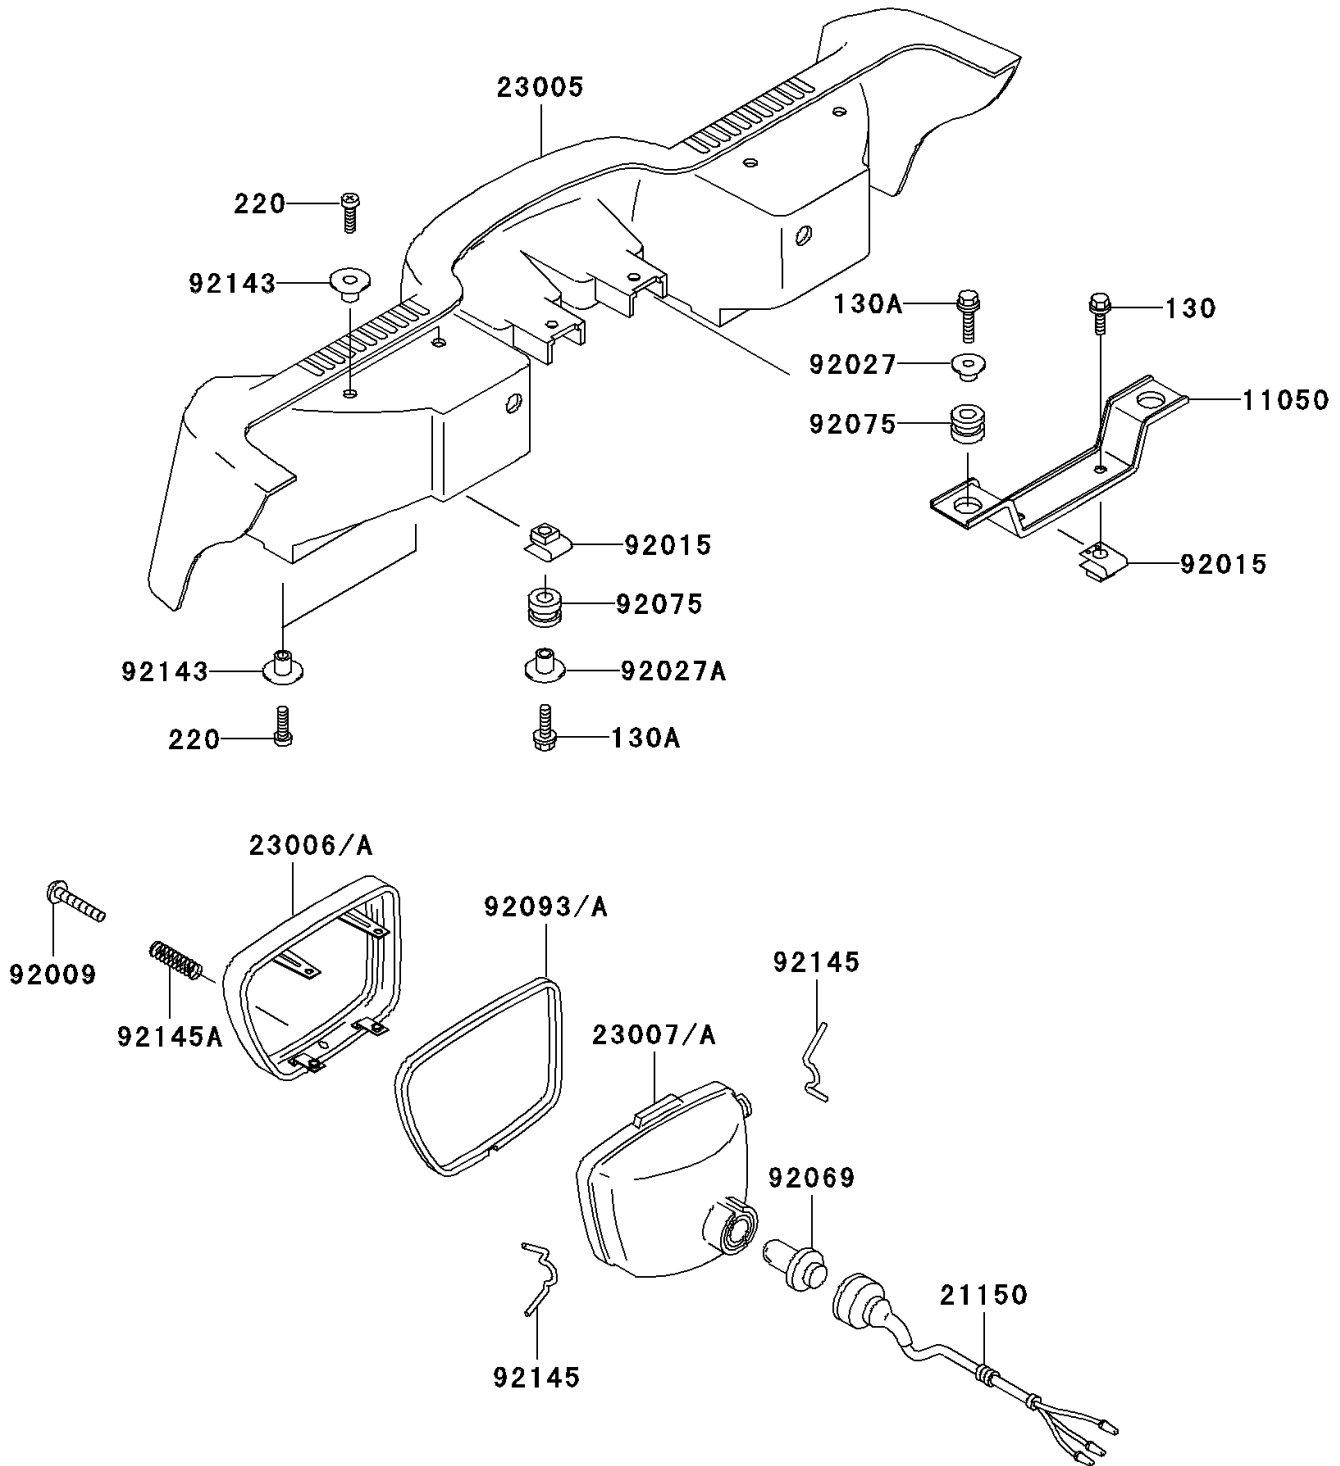

1999 Prairie 400 4X4

PARTS DIAGRAM

Headlight(s)

F2710

1999 Prairie 400 4X4

PARTS LIST

Headlight(s)

Kawasaki

Let the Good Times Roll®

ITEM NAME

PART NUMBER

QUANTITY
