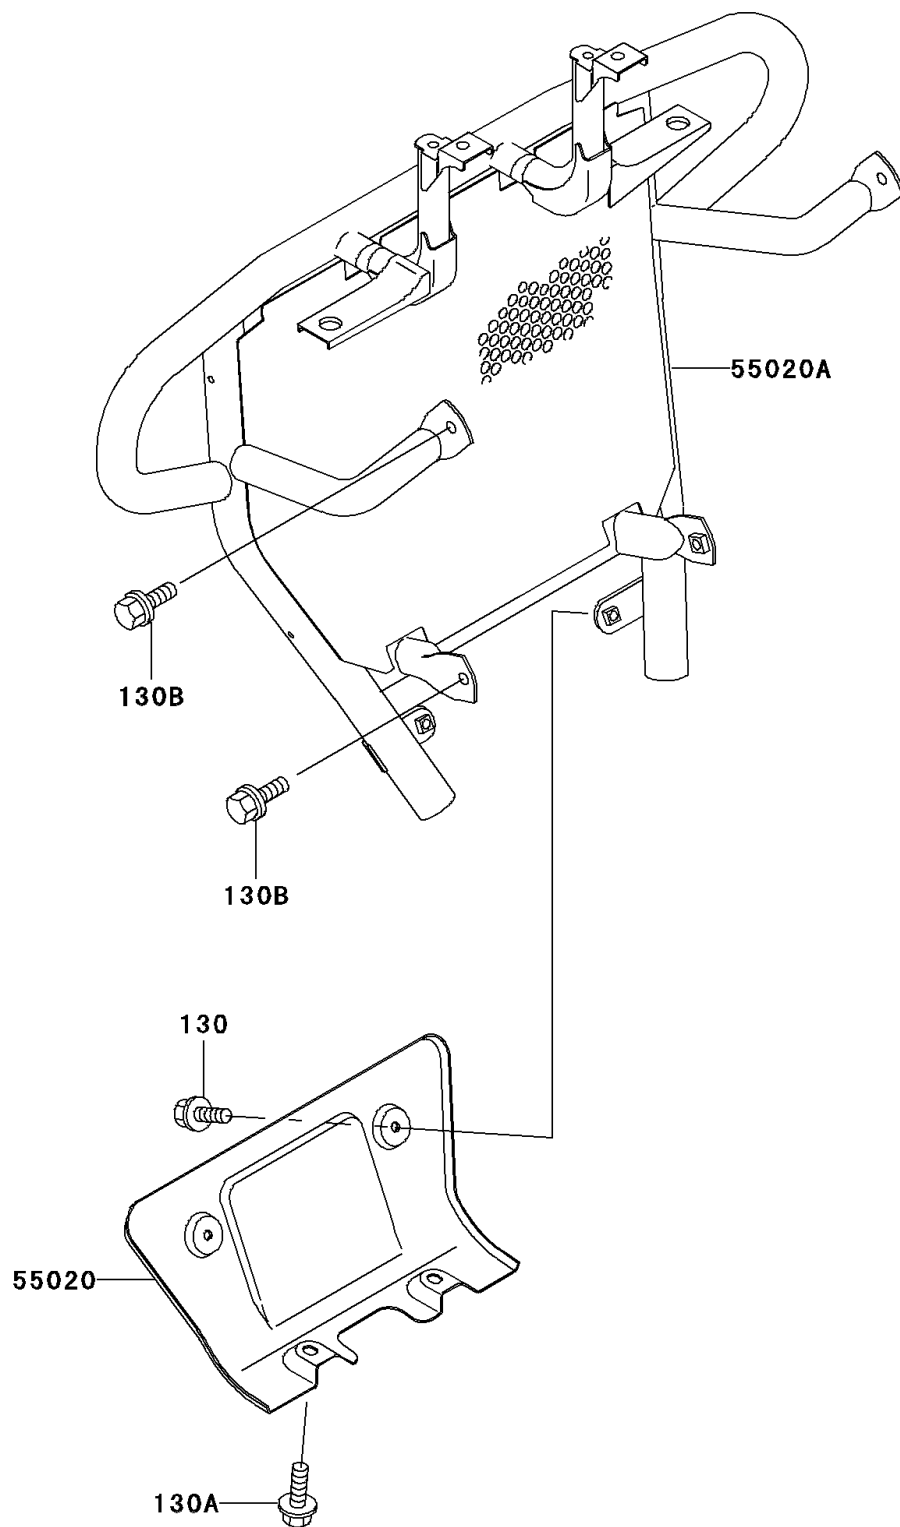

2002 Prairie 400 4X4

PARTS DIAGRAM

Guard(s)

Kawasaki

Let the Good Times Roll®

F2680

2002 Prairie 400 4X4

PARTS LIST

Guard(s)

ITEM NAME

PART NUMBER

QUANTITY
