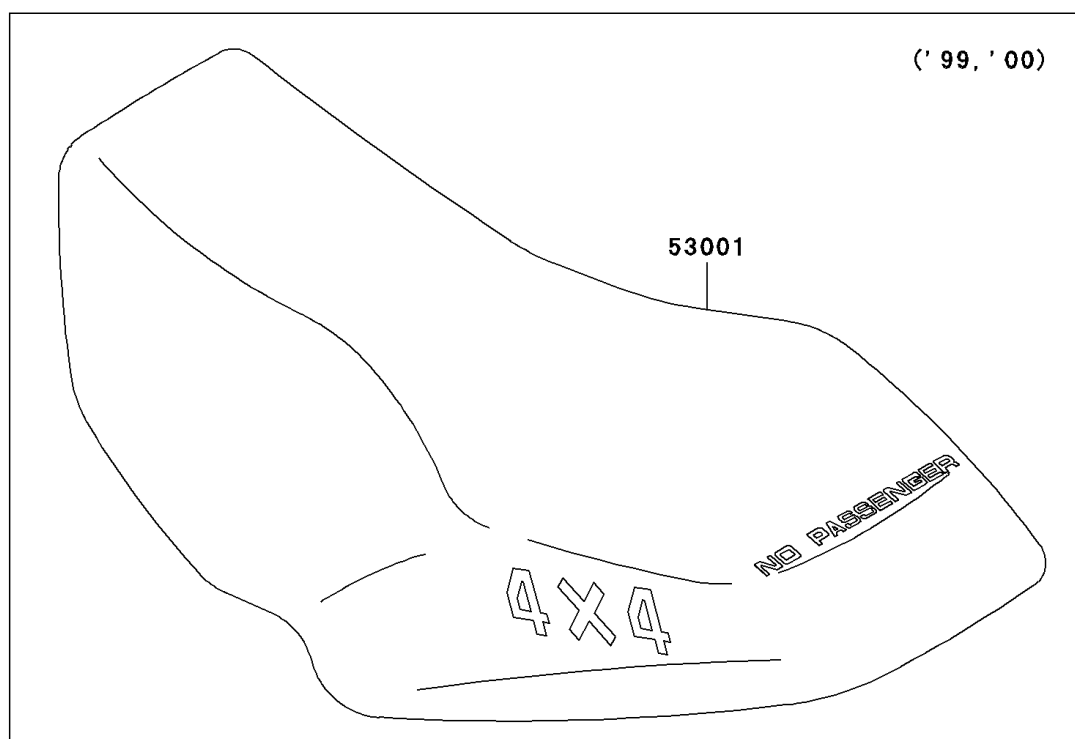

2000 Prairie 400 4X4

Kawasaki

Let the Good Times Roll®

PARTS DIAGRAM

Seat

F2510

2000 Prairie 400 4X4

PARTS LIST

Seat

ITEM NAME

PART NUMBER

QUANTITY
