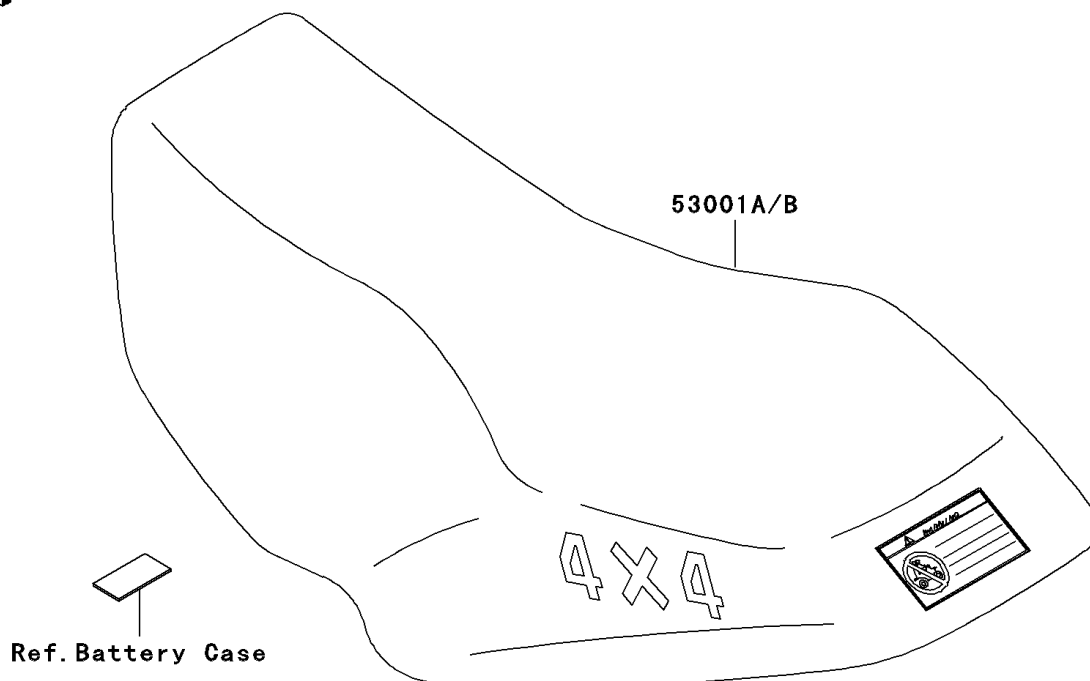

2000 Prairie 400 4X4

Kawasaki

Let the Good Times Roll®

PARTS DIAGRAM

Seat

F2510

2000 Prairie 400 4X4

PARTS LIST

Seat

ITEM NAME

PART NUMBER

QUANTITY
