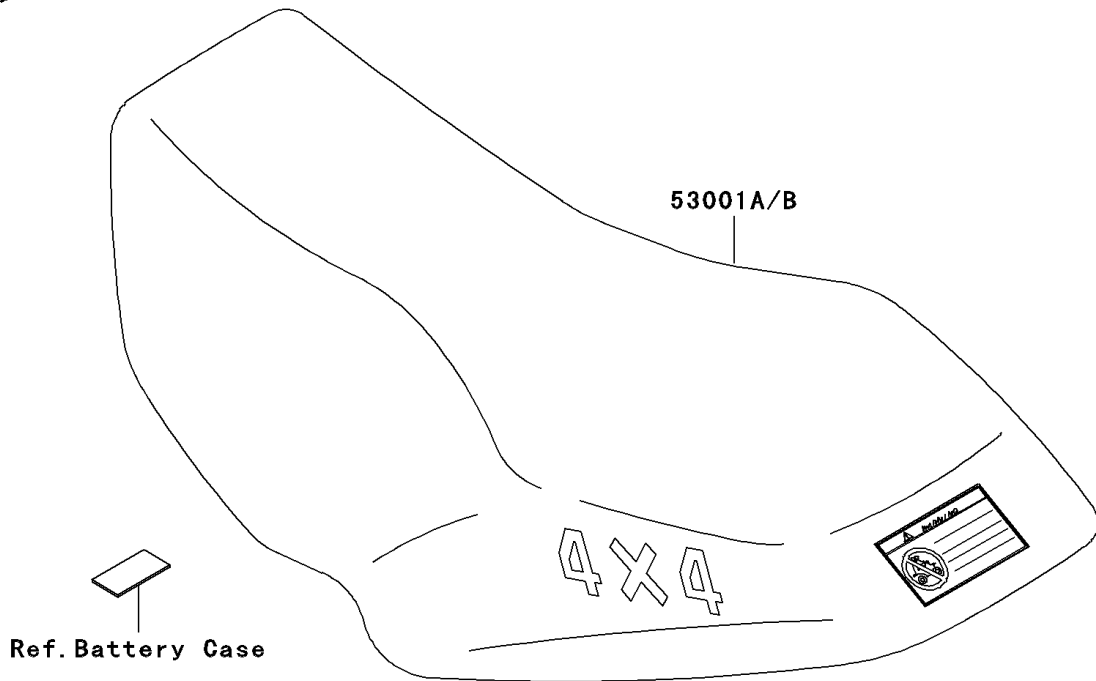

1999 Prairie 400 4X4

PARTS DIAGRAM

Seat

F2510

1999 Prairie 400 4X4

PARTS LIST

Seat

ITEM NAME

PART NUMBER

QUANTITY
