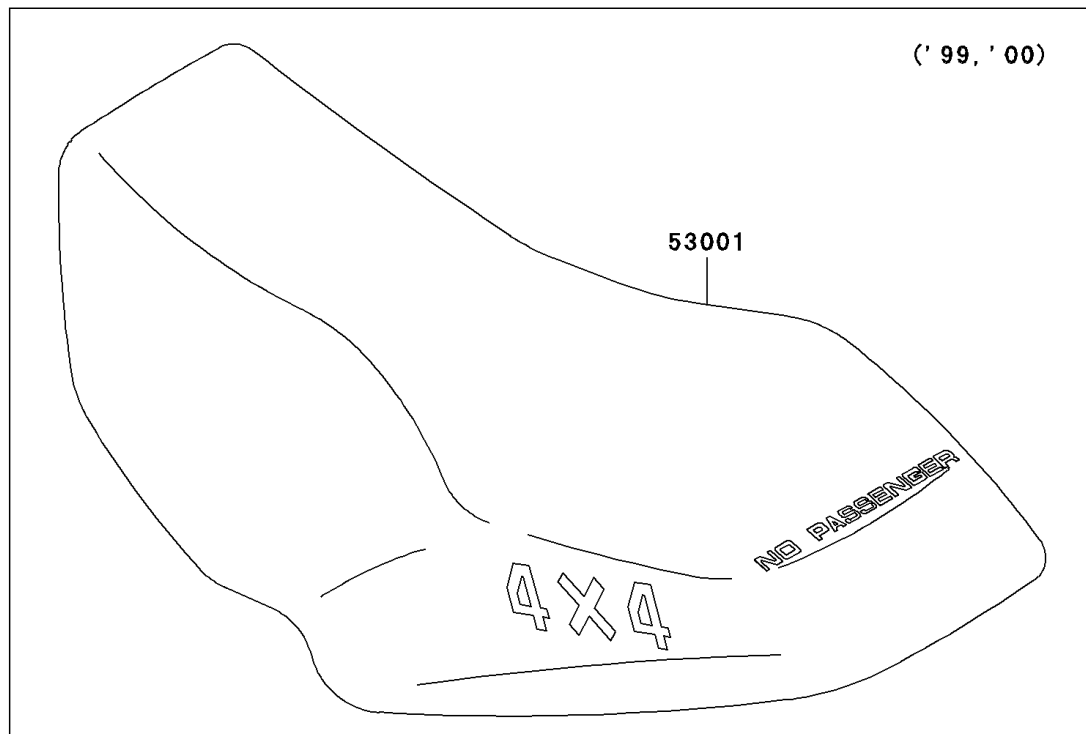

1999 Prairie 400 4X4

PARTS DIAGRAM

Seat

F2510

1999 Prairie 400 4X4

PARTS LIST

Seat

ITEM NAME

PART NUMBER

QUANTITY
