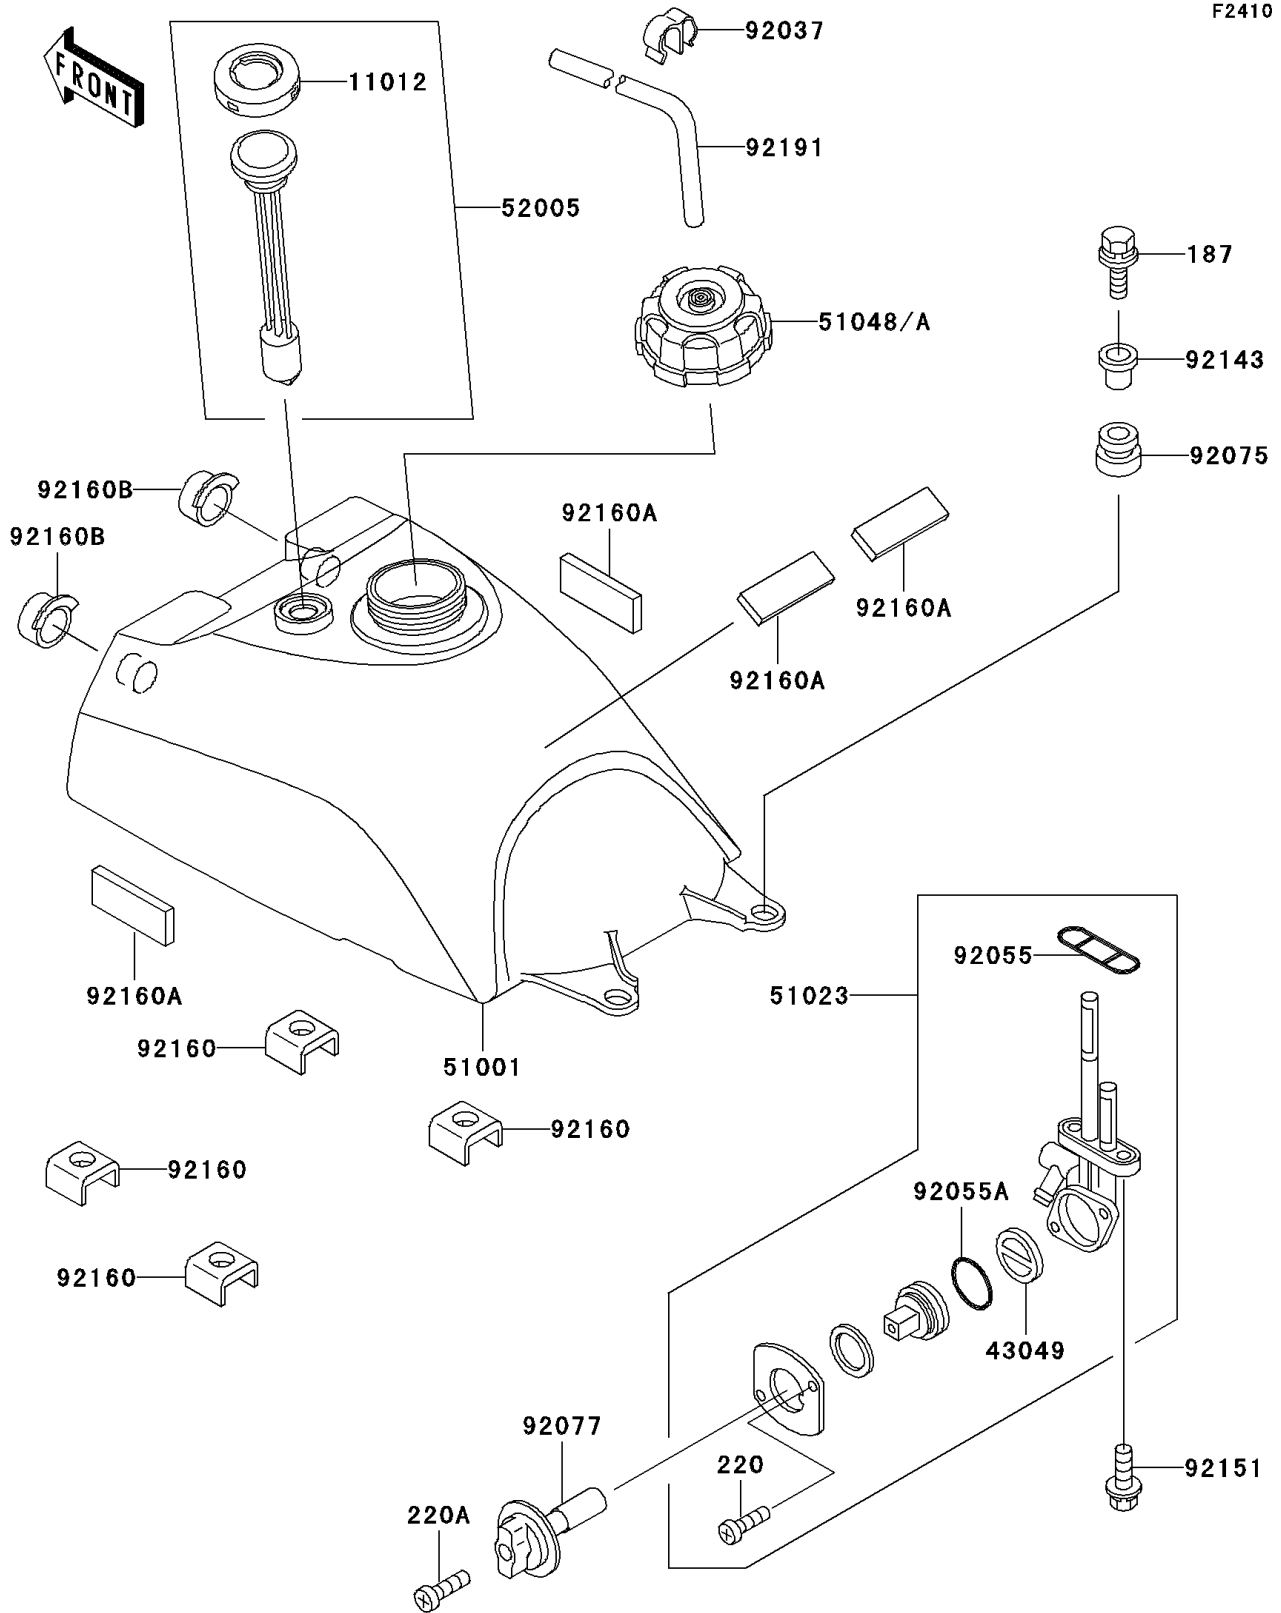

1999 Prairie 400 4X4

PARTS DIAGRAM

Fuel Tank

1999 Prairie 400 4X4

PARTS LIST

Fuel Tank

ITEM NAME

PART NUMBER

QUANTITY
