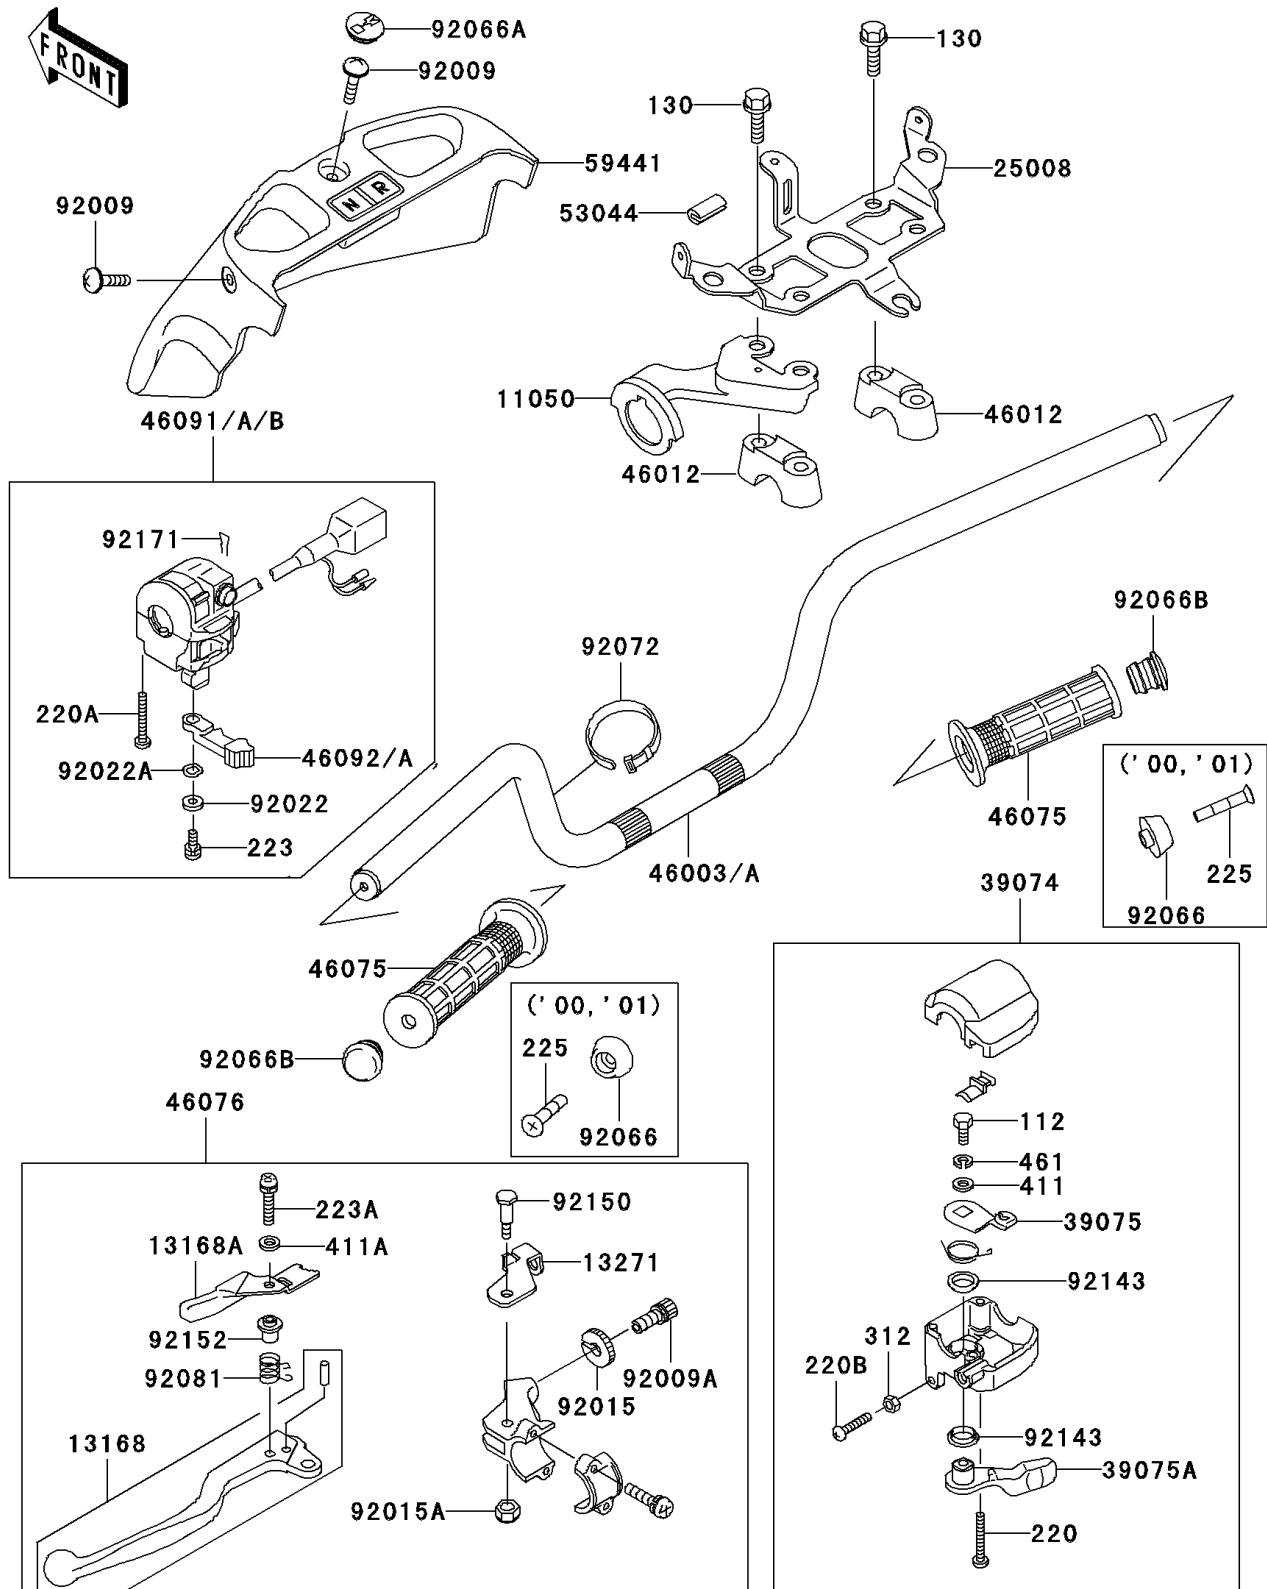

2002 Prairie 400 4X4

PARTS DIAGRAM

Handlebar(C2-C4)

F2310A

2002 Prairie 400 4X4

PARTS LIST

Handlebar(C2-C4)

ITEM NAME

PART NUMBER

QUANTITY
