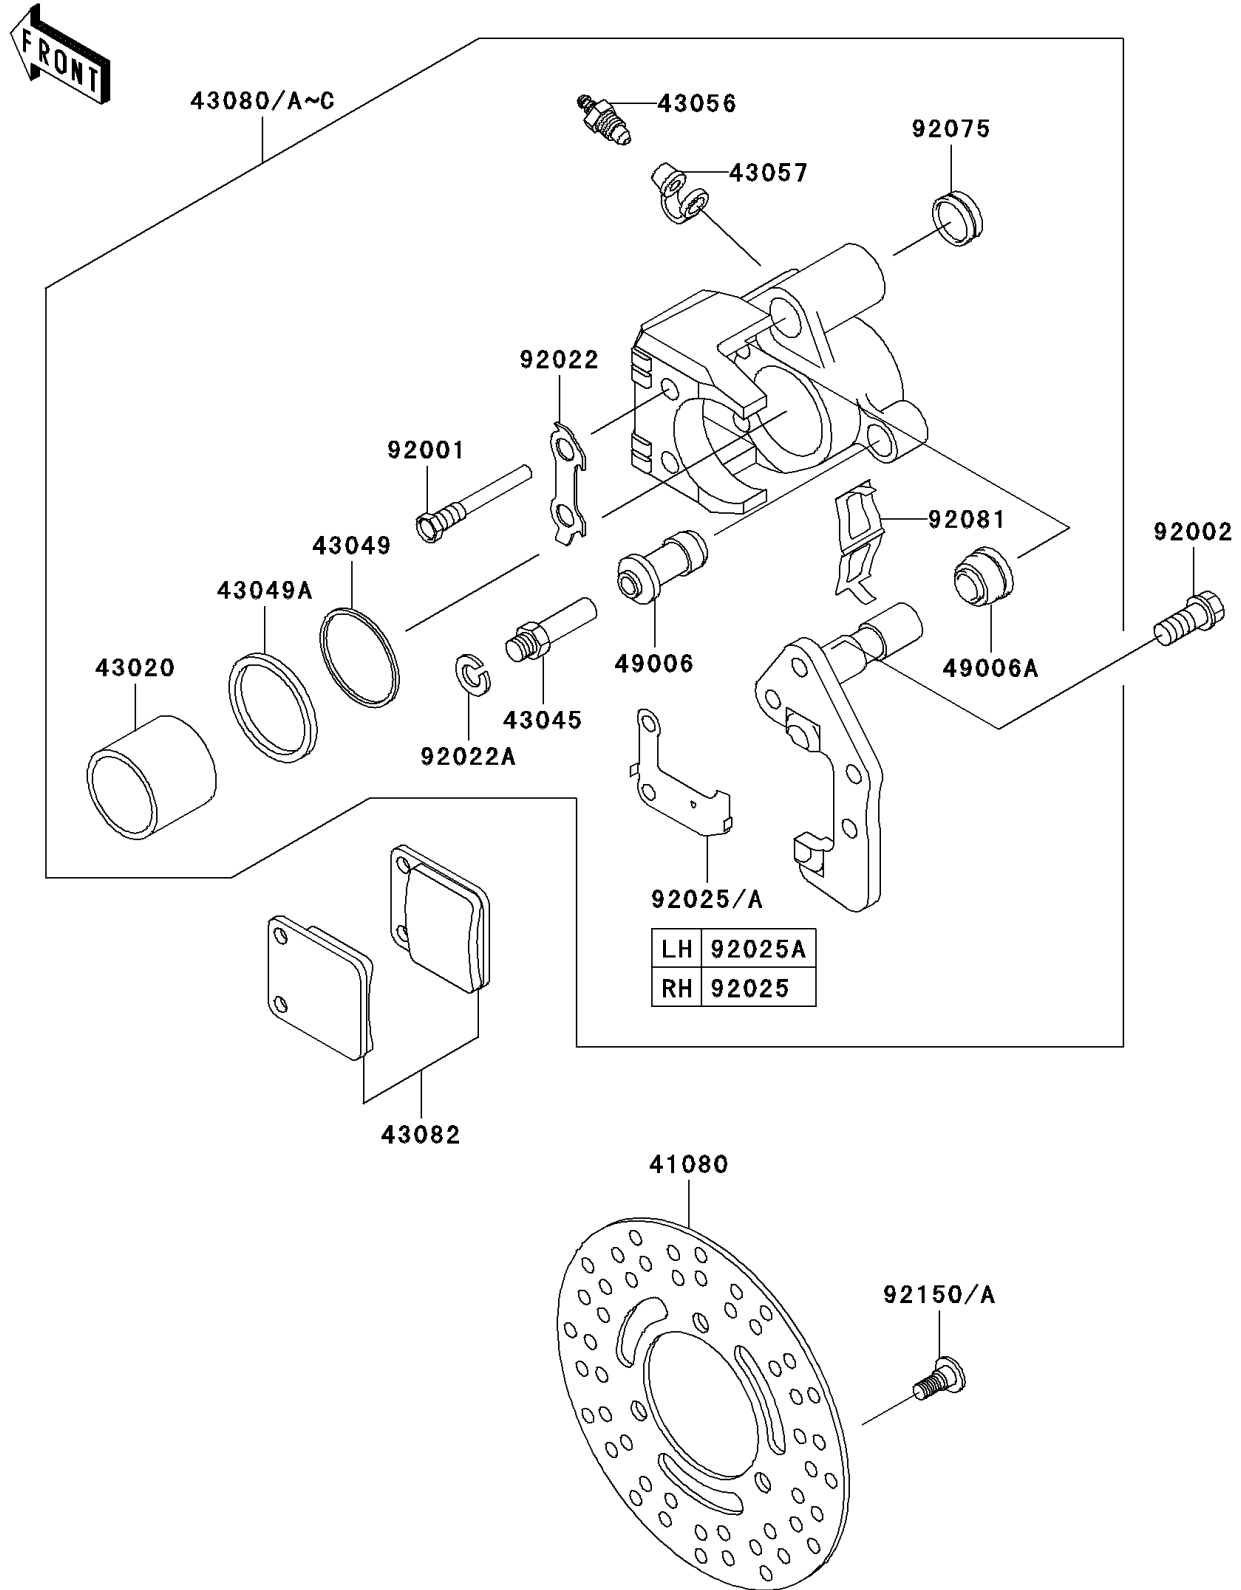

2002 Prairie 400 4X4

PARTS DIAGRAM

Front Brake

F2292

2002 Prairie 400 4X4

PARTS LIST

Front Brake

ITEM NAME

PART NUMBER

QUANTITY
