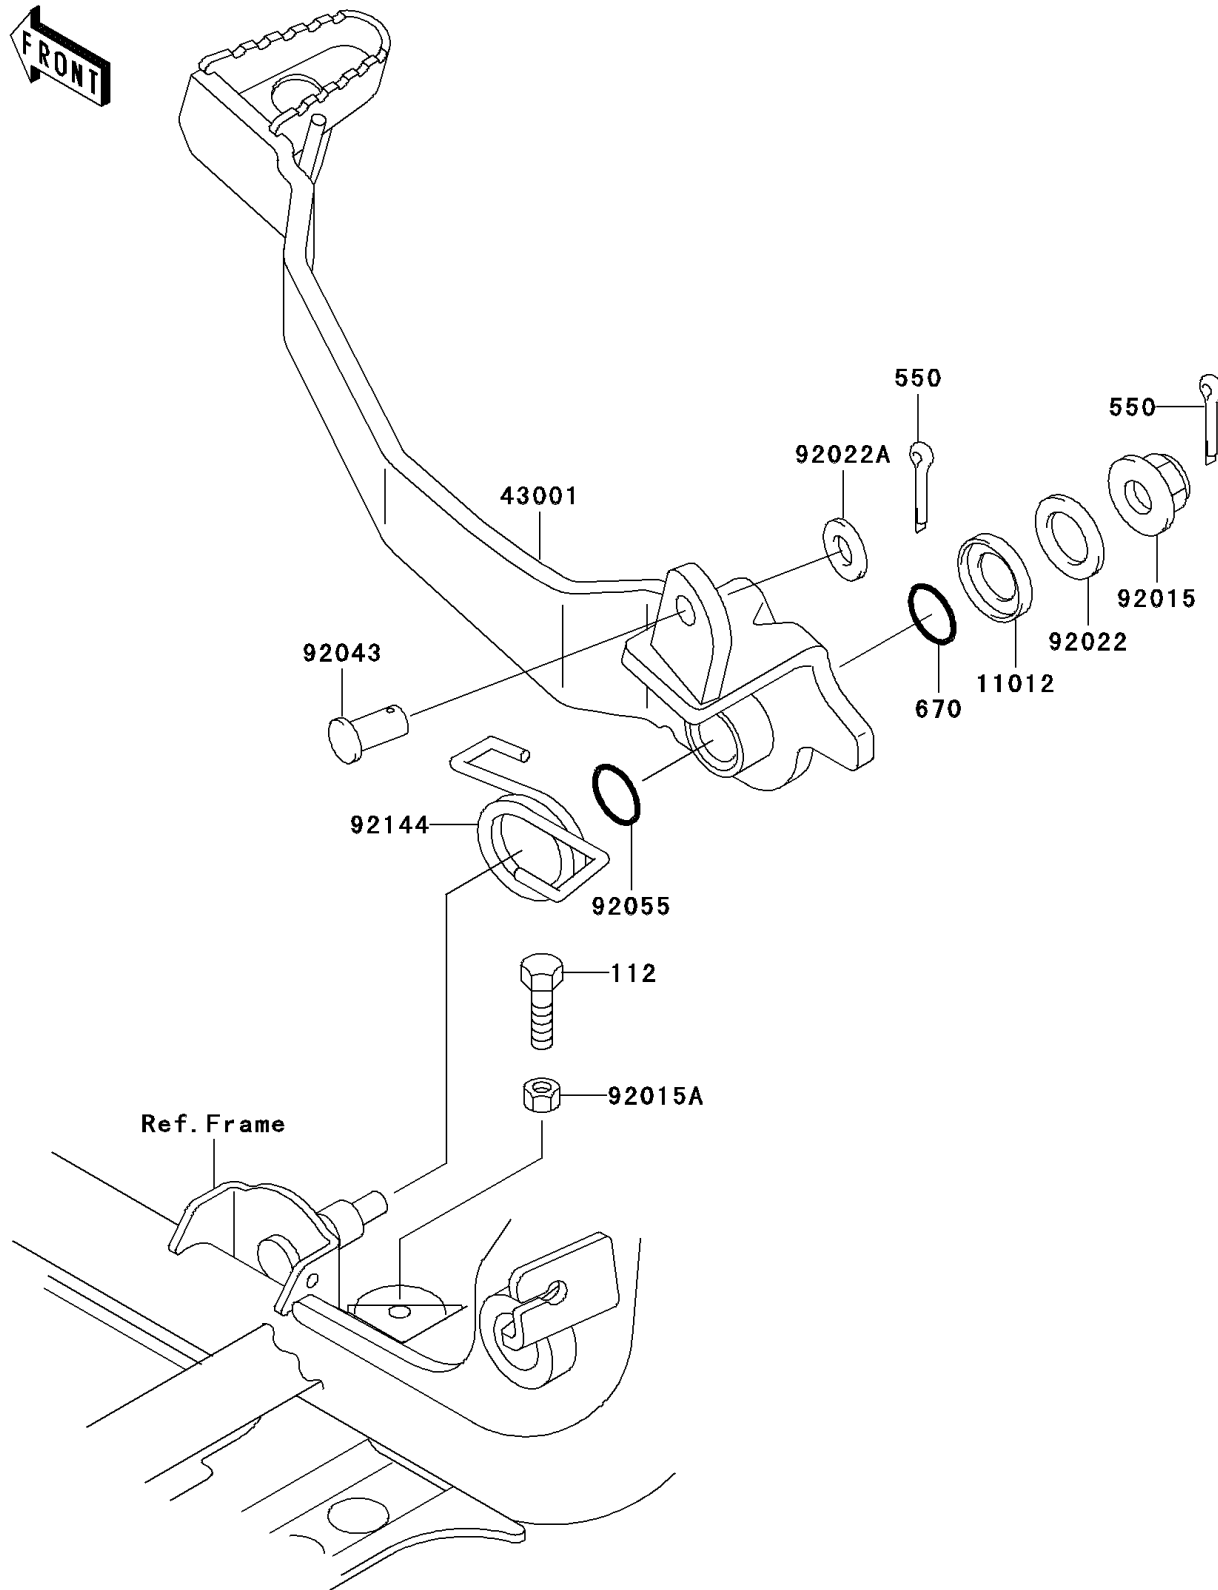

1999 Prairie 400 4X4

PARTS DIAGRAM

Brake Pedal

F2260

1999 Prairie 400 4X4

PARTS LIST

Brake Pedal

Kawasaki

Let the Good Times Roll®

ITEM NAME

PART NUMBER

QUANTITY
