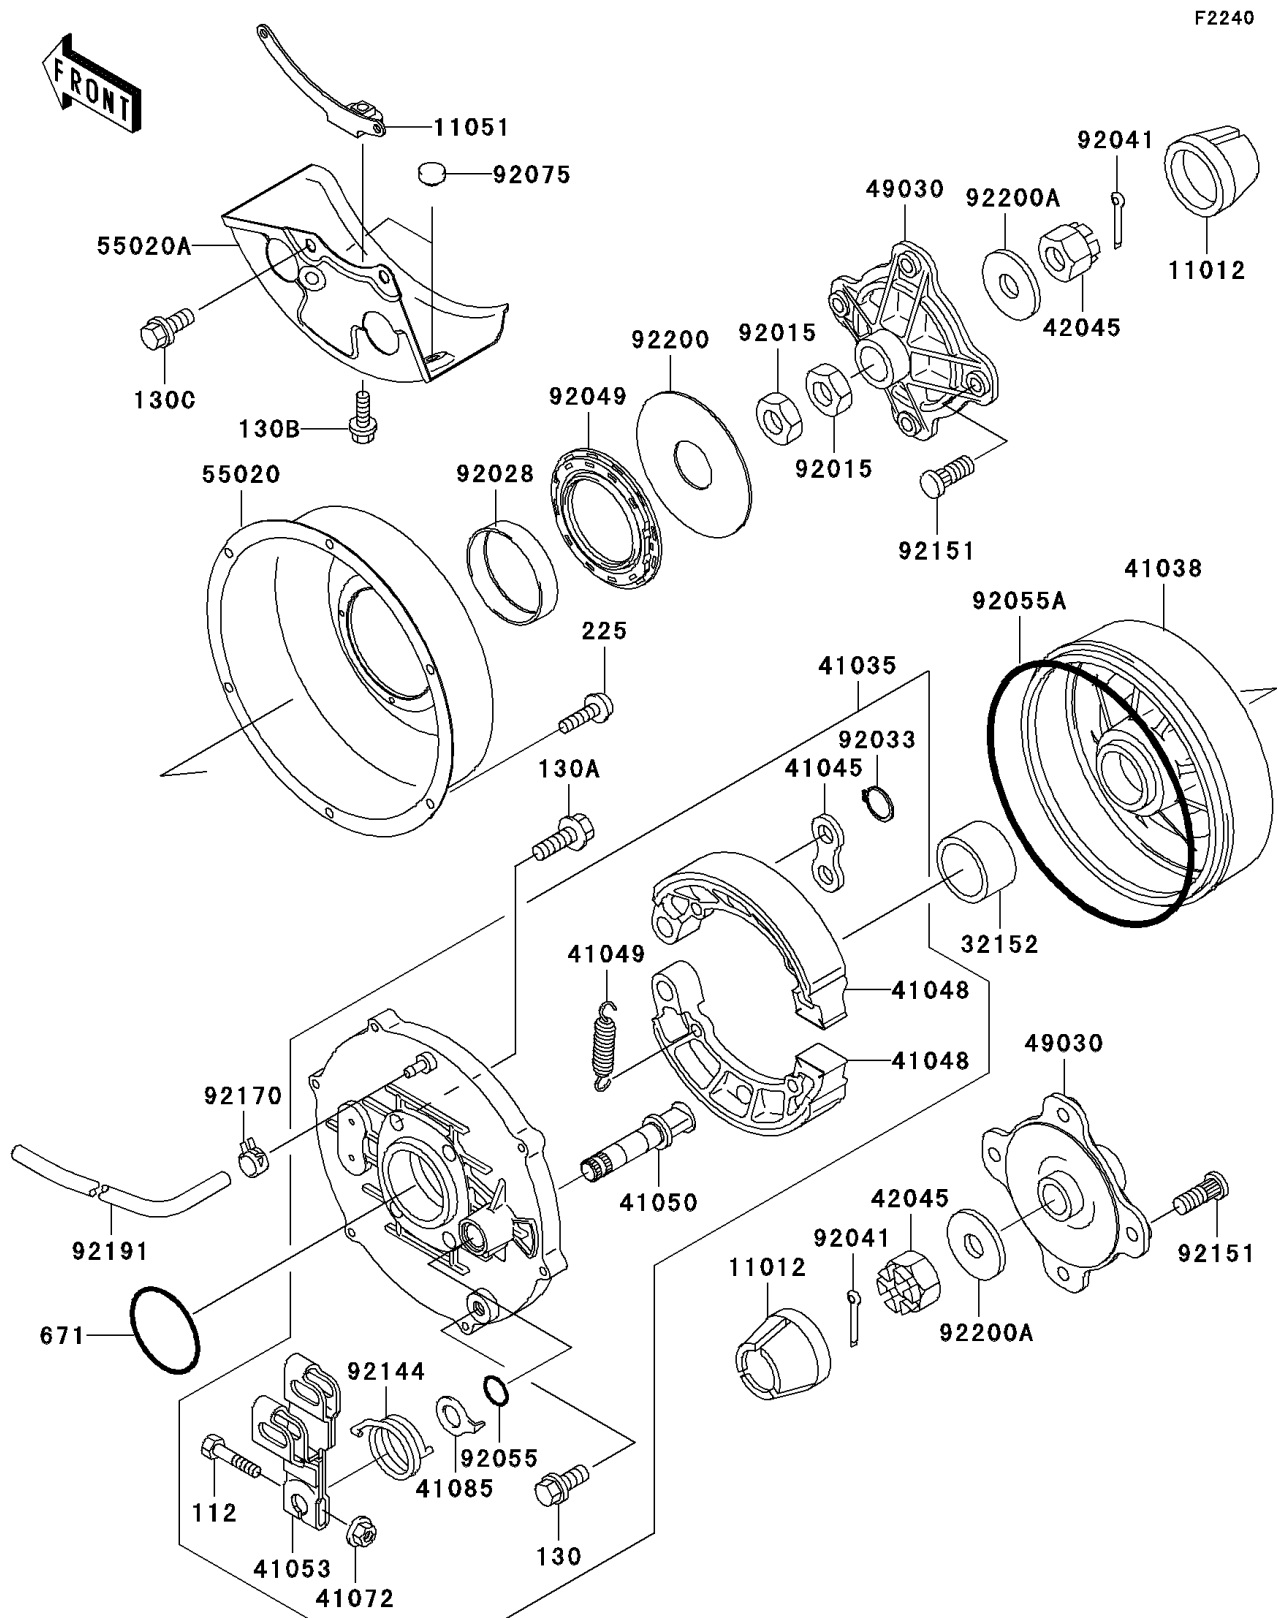

2002 Prairie 400 4X4

PARTS DIAGRAM

Rear Hub

2002 Prairie 400 4X4

PARTS LIST

Rear Hub

ITEM NAME

PART NUMBER

QUANTITY
