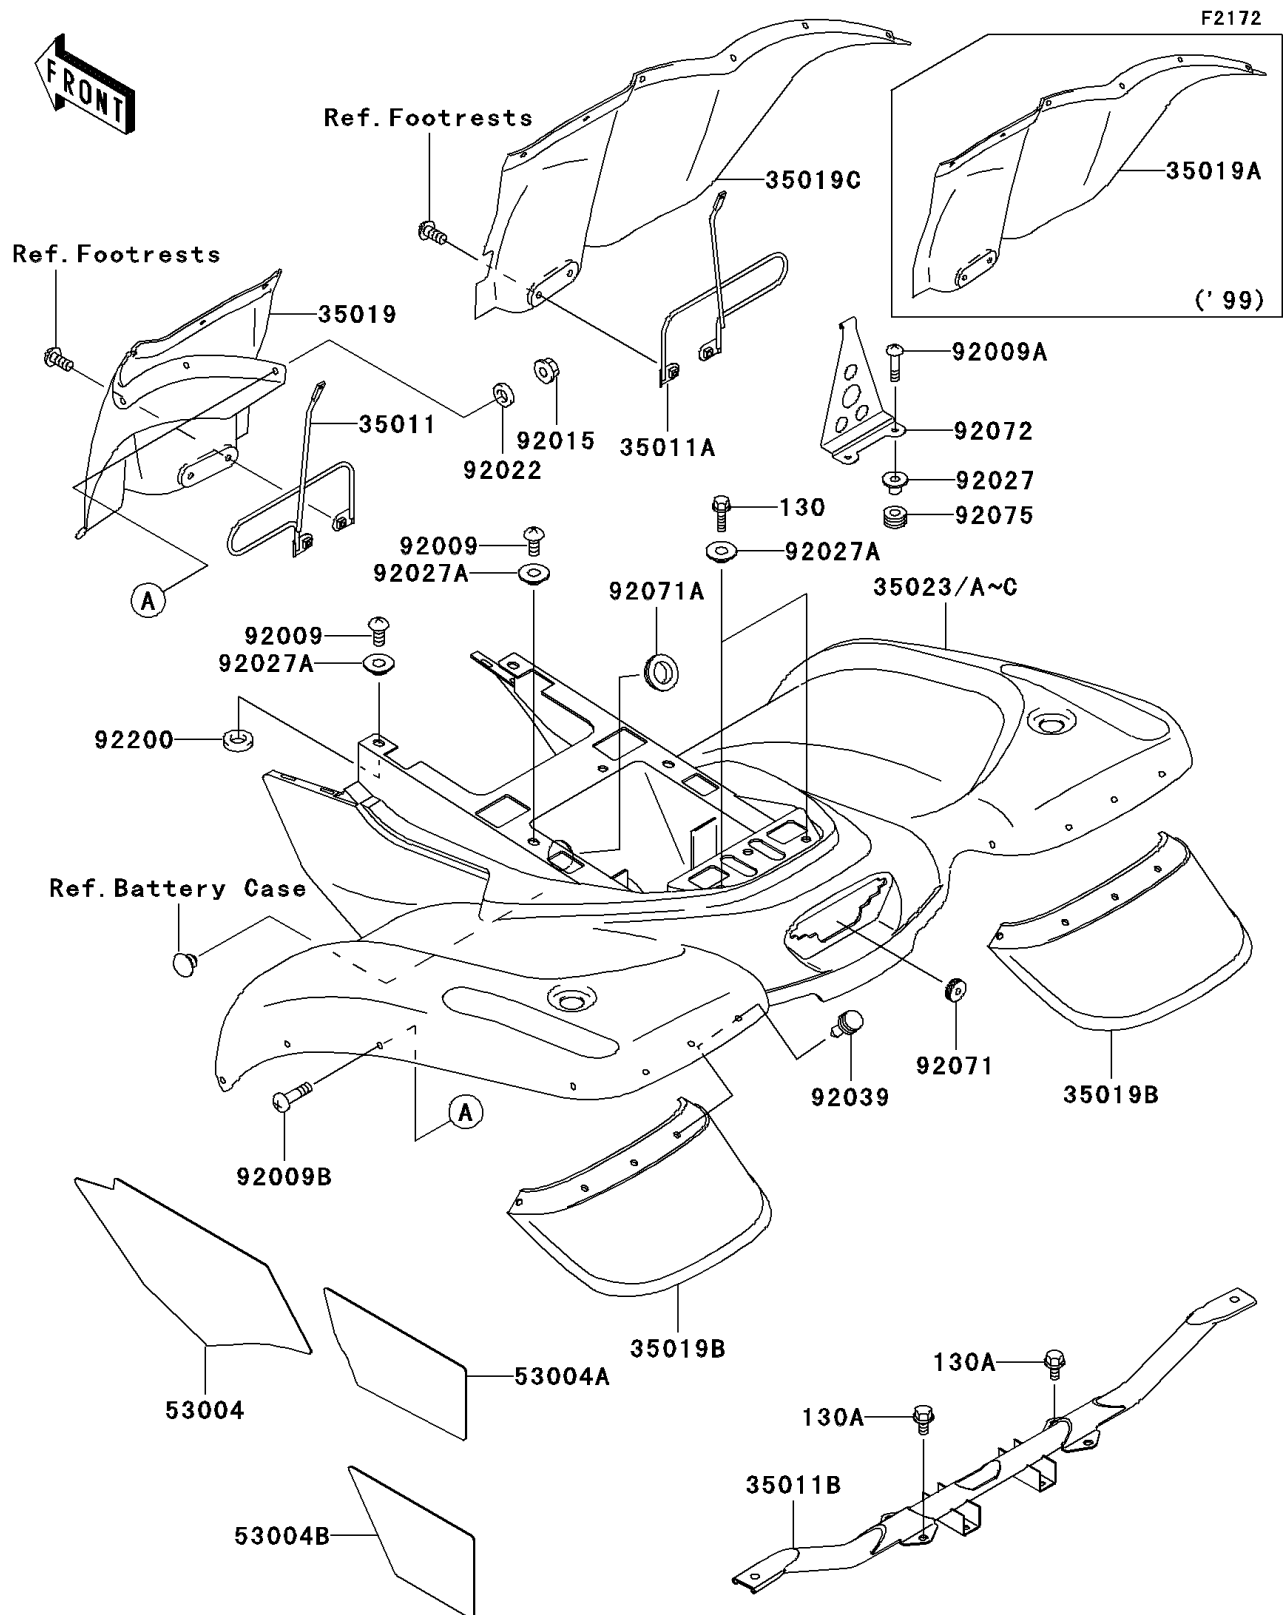

2000 Prairie 400 4X4

PARTS DIAGRAM

Rear Fender(s)

2000 Prairie 400 4X4

PARTS LIST

Rear Fender(s)

ITEM NAME

PART NUMBER

QUANTITY
