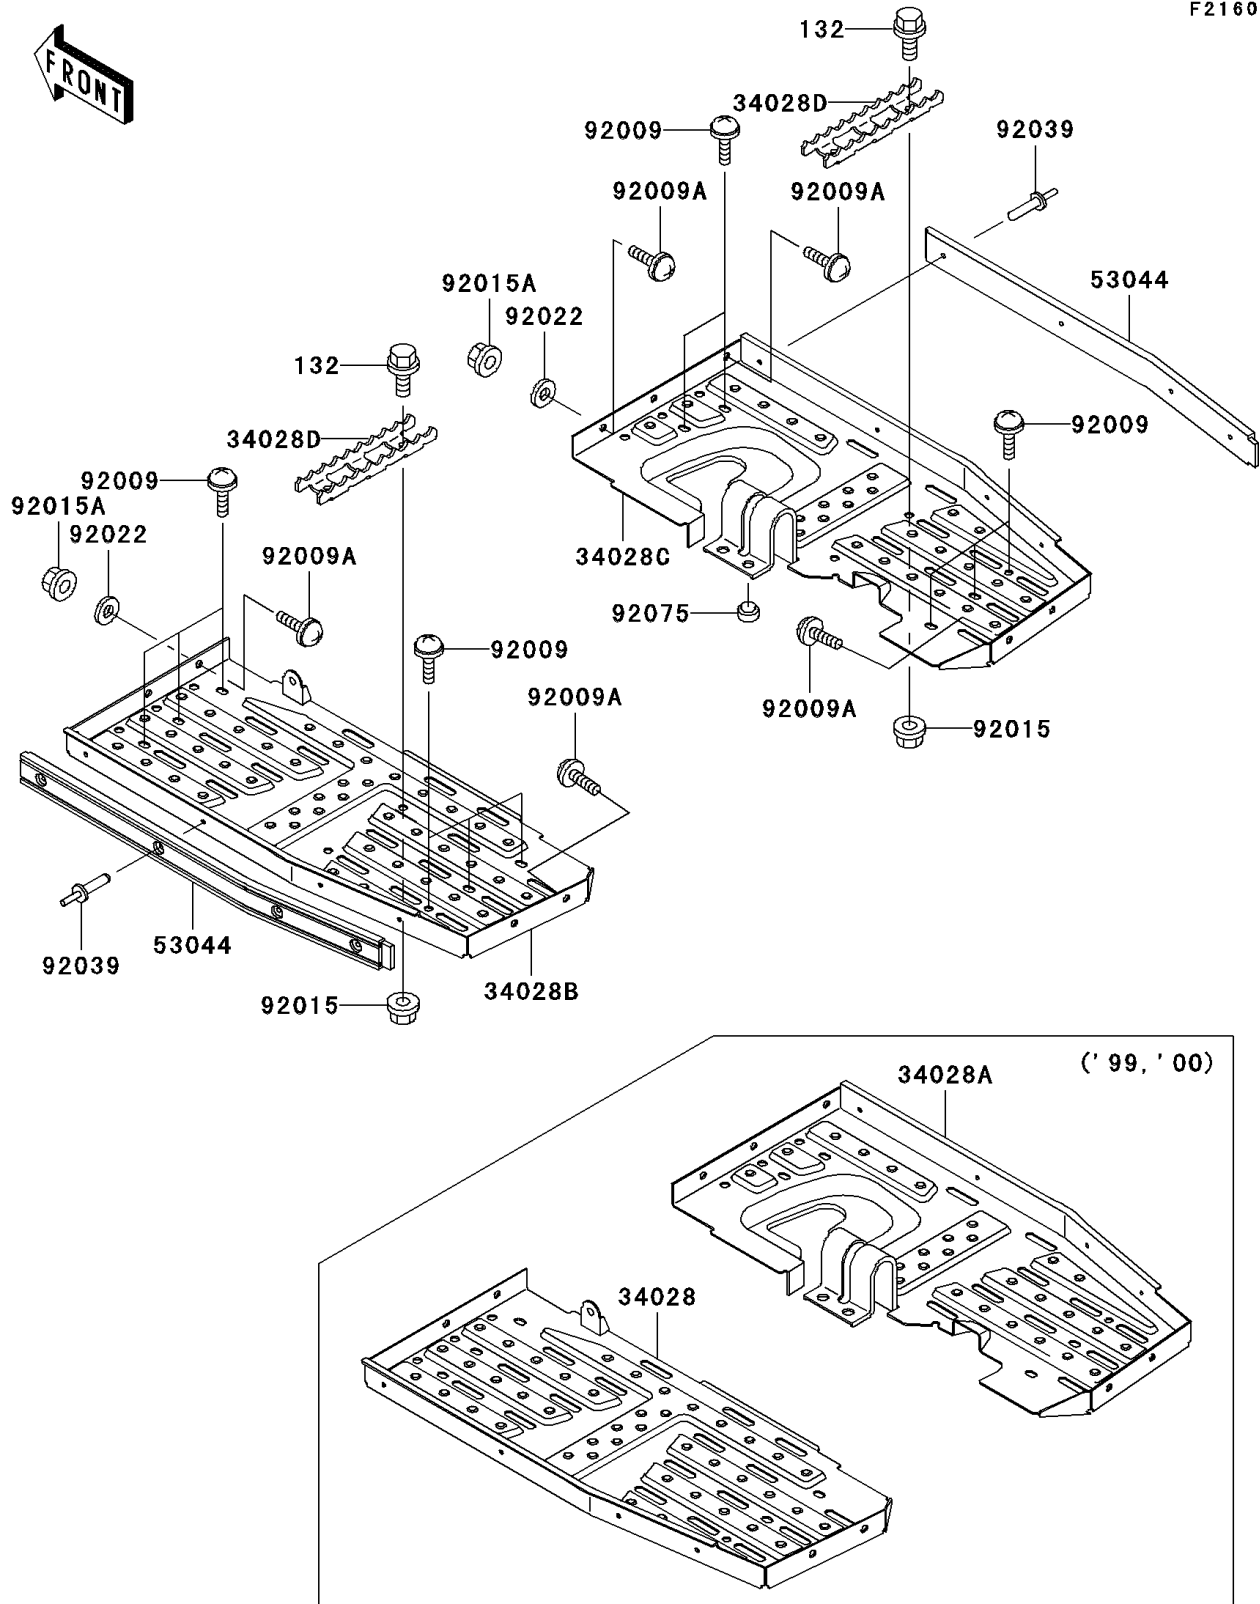

2002 Prairie 400 4X4

PARTS DIAGRAM

Footrests

F2160

2002 Prairie 400 4X4

PARTS LIST

Footrests

ITEM NAME

PART NUMBER

QUANTITY
