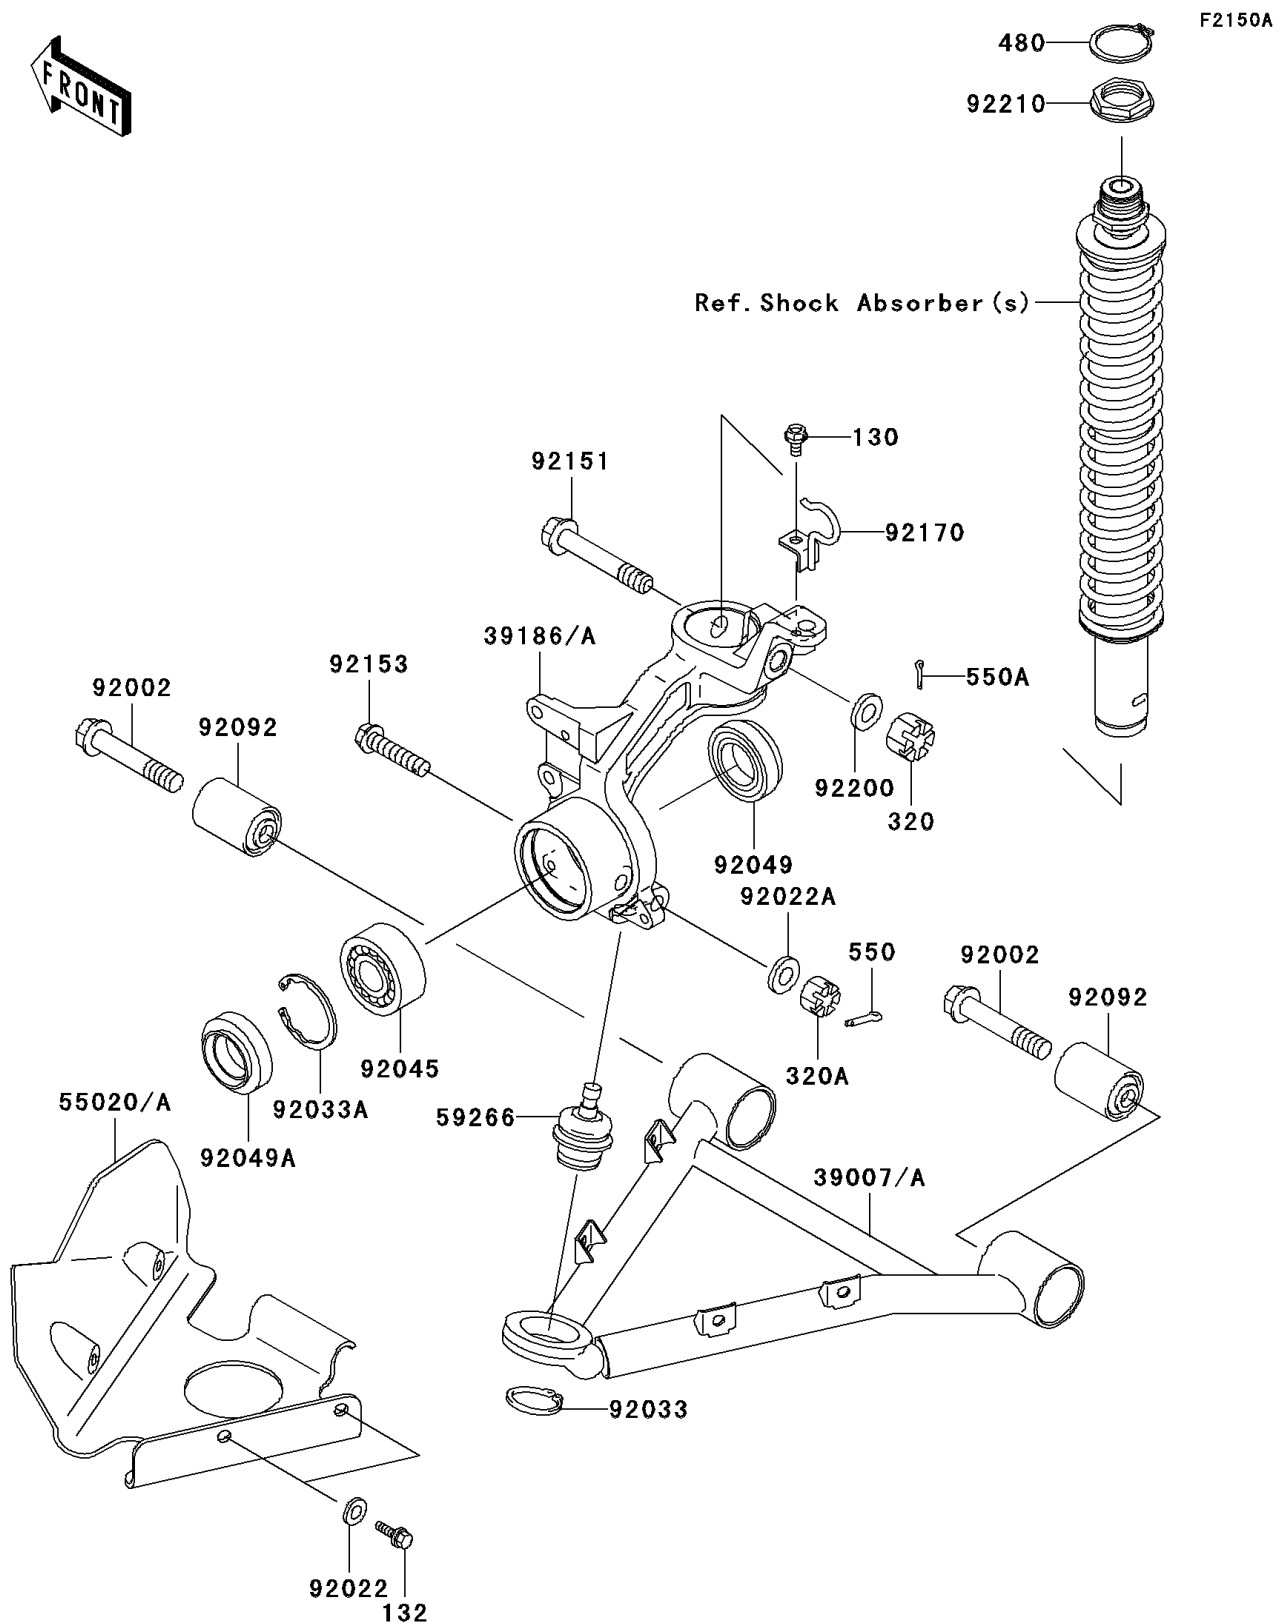

2002 Prairie 400 4X4

PARTS DIAGRAM

Suspension(C3/C4)

2002 Prairie 400 4X4

PARTS LIST

Suspension(C3/C4)

ITEM NAME

PART NUMBER

QUANTITY
